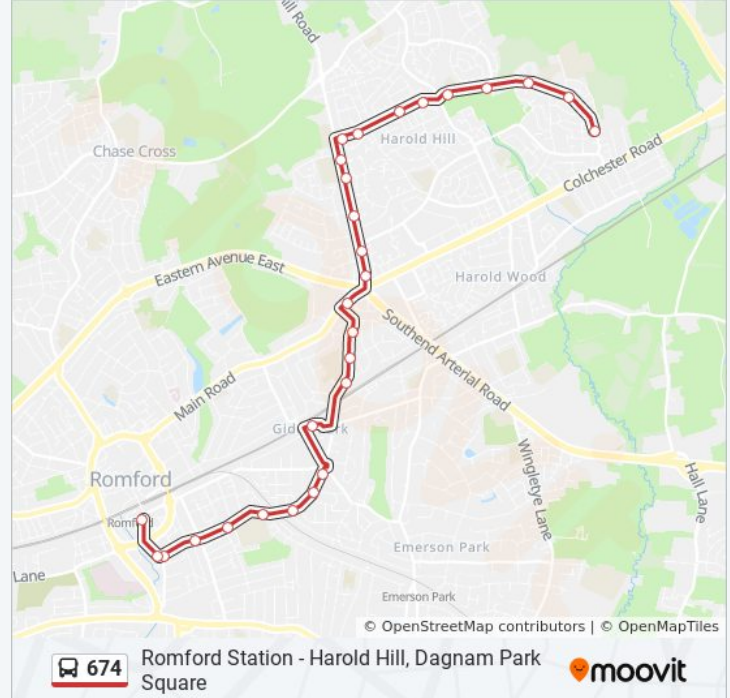

Direction: Romford Station

28 stops

[VIEW LINE SCHEDULE](#)

Dagnam Park Square (DJ)

Settle Road (DL)

Sedgefield Crescent (DT)

Harkness Close (DV)

Brookside School (DU)

Gallows Corner (GE)

Upper Brentwood Road (GQ)

Western Avenue (PH)

Belgrave Avenue (PJ)

674 bus Time Schedule

Romford Station Route Timetable:

Sunday	Not Operational
Monday	7:53 AM
Tuesday	7:53 AM
Wednesday	7:53 AM
Thursday	7:53 AM
Friday	7:53 AM
Saturday	Not Operational

674 bus Info

Direction: Romford Station

Stops: 28

Trip Duration: 43 min

Line Summary:

Royal Liberty School (PK)

Gidea Park Station (PA)

The Drill Roundabout (AH)

Salisbury Road (AJ)

Cranham Road (AK)

Frances Bardsley Academy

Princes Road (W)

Albert Road (G)

South Street (H)

Brentwood Road (J)

Romford Station (X)