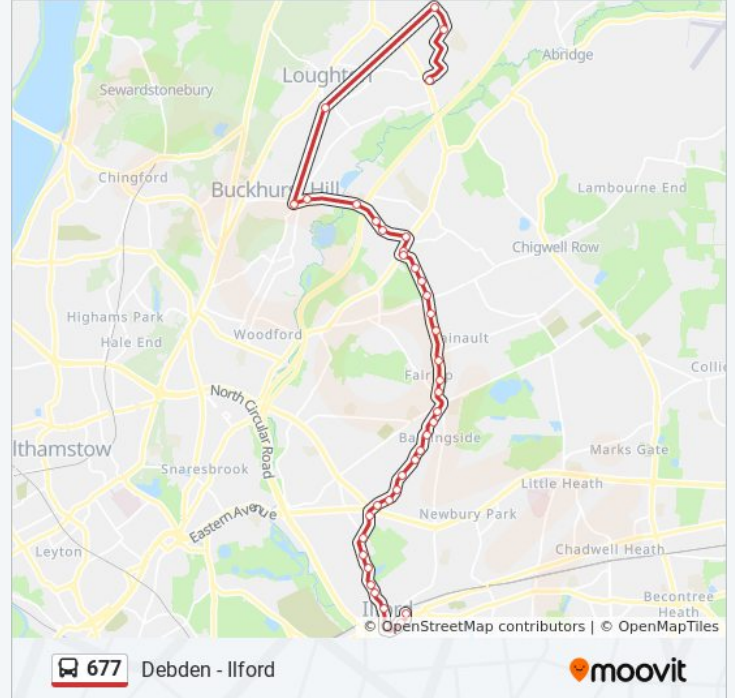

New North Road (W)

Neville Road (X)

Tomswood Hill (K)

Fullwell Cross (D)

Waverley Gardens (G)

Barkingside Police Station (N)

Brandville Gardens (Y)

Fullwood Primary School (CA)

Hamilton Avenue (CB)

Icknield Drive (CC)

Martley Drive (CD)

Gants Hill Station (CE)

Gants Hill Station / Cranbrook Road (CH)

Mornington Avenue (CJ)

Bethell Avenue (VA)

Valentines Park (VB)

Northbrook Road (VC)

Coventry Road (VJ)

Iford Station (D)

Iford / Chapel Road (P)

Redbridge Central Library (R)

Hainault Street (S)

677 bus time schedules and route maps are available in an offline PDF at moovitapp.com. Use the [Moovit App](#) to see live bus times, train schedule or subway schedule, and step-by-step directions for all public transit in London.

[About Moovit](#) • [MaaS Solutions](#) • [Supported Countries](#) • [Mooviter Community](#)

© 2024 Moovit - All Rights Reserved

Check Live Arrival Times