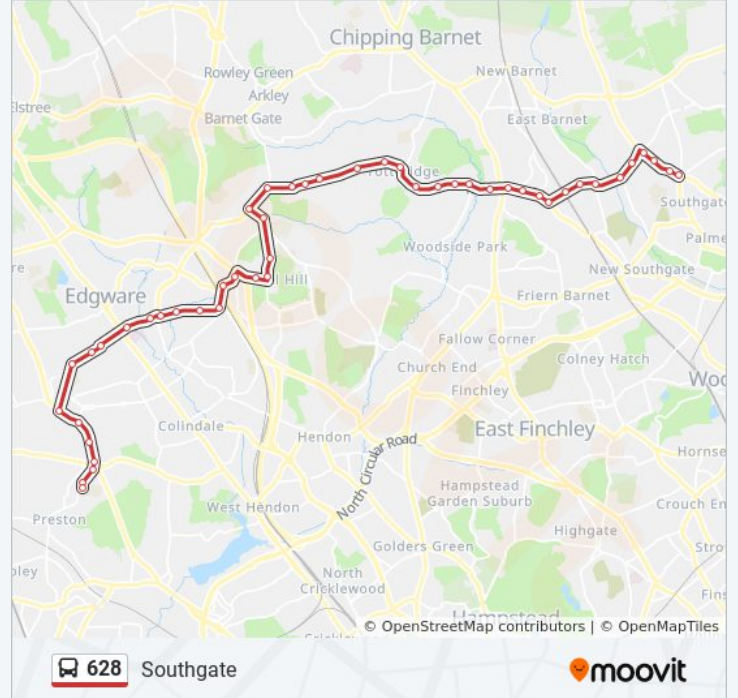

Mill Hill / the Rising Sun (N)

Hendon Wood Lane

West End House (E)

Totteridge Common / Mill Hill (E)

Ellern Mede Farm (E)

Horseshoe Lane (E)

Grange Avenue (E)

Totteridge War Memorial (E)

The Orange Tree (E)

Pine Grove (E)

Links Drive (E)

Longland Drive (E)

Totteridge & Whetstone Station (A)

Whetstone / the Griffin (C)

Ashcroft Court (E)

Myddelton Park (BA)

Pollard Road (BB)

Beresford Avenue (BC)

Dene Road (C)

Osidge Library (B)

Hampden Square (G)

Manor Drive (H)

Avenue Road (R)

Southgate Asda (K)

Southgate Police Station (L)

Southgate Station (H)

628 bus time schedules and route maps are available in an offline PDF at moovitapp.com. Use the [Moovit App](#) to see live bus times, train schedule or subway schedule, and step-by-step directions for all public transit in London.

[About Moovit](#) • [MaaS Solutions](#) • [Supported Countries](#) • [Mooviter Community](#)

© 2024 Moovit - All Rights Reserved

Check Live Arrival Times