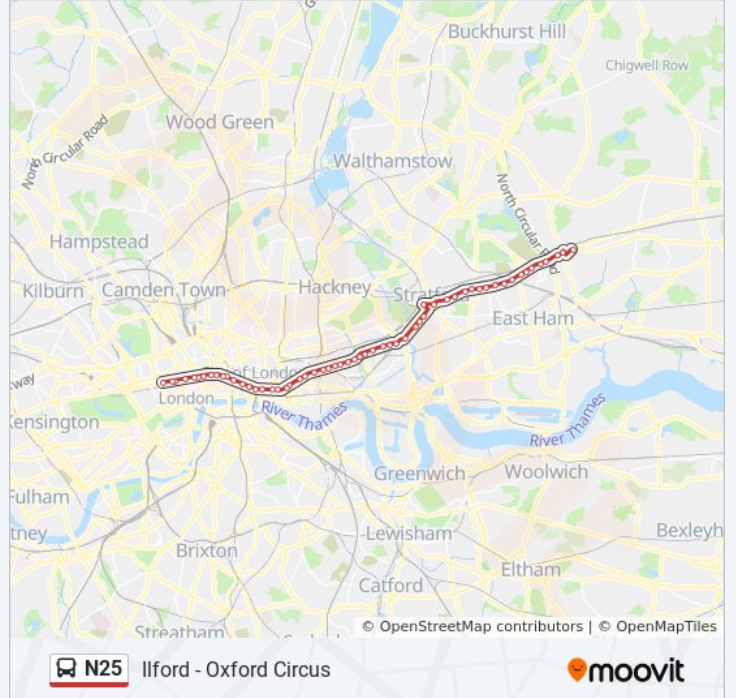

Direction: Ilford

58 stops

[VIEW LINE SCHEDULE](#)

Hainault Street (V)
Ilford Broadway (L)
Chapel Road (Y)
Dersingham Avenue (A)
Little Ilford Lane (B)
Rabbits Road (C)
First Avenue (D)
High Street North (F)
Woodgrange Park Station (G)
Shrewsbury Road (W)
Katherine Road (W)
Green Street (Q)
Woodgrange Road (E)
Sprowston Road (R)
Margery Park Road (S)
Atherton Leisure Centre (W)
Water Lane / University Of East London (MS)
Stratford Centre (K)
Stratford Bus Station (E)
Stratford High St / Carpenters Road (J)
Warton Road (K)
Abbey Lane (L)

Tottenham Court Road Station (YB)

Wardour Street (OM)

Great Titchfield St / Oxford Circus Stn (OP)

Direction: Oxford Circus

59 stops

[VIEW LINE SCHEDULE](#)

Holles Street (OG)

Great Titchfield St / Oxford Circus Stn (OJ)

City Thameslink Station (HL)

King Edward Street (ST)

Little Britain (SV)

St Paul's Station (SW)

St Paul's Station (SY)

Bank Station / Poultry (K)

Bank Station / Cornhill (D)

Bishopsgate (R)

N25 bus Info

Direction: Oxford Circus

Stops: 59

Trip Duration: 64 min

Line Summary:

Stepney Green (A)

Stepney Green Station (B)

Bancroft Road / Ocean Estate (C)