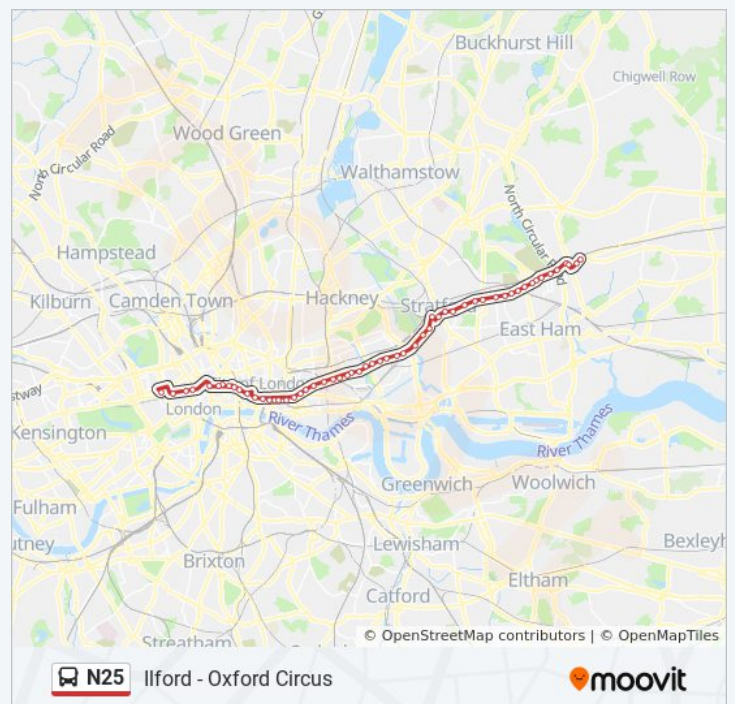

Tottenham Court Road Station (YB)

Wardour Street (OM)

Great Titchfield St / Oxford Circus Stn (OP)

Direction: Oxford Circus

59 stops

[VIEW LINE SCHEDULE](#)

Holles Street (OG)

Great Titchfield St / Oxford Circus Stn (OJ)

City Thameslink Station (HL)

King Edward Street (ST)

Little Britain (SV)

St Paul's Station (SW)

St Paul's Station (SY)

Bank Station / Poultry (K)

Bank Station / Cornhill (D)

Bishopsgate (R)

N25 bus Time Schedule

Oxford Circus Route Timetable:

Sunday	12:22 AM - 4:50 AM
Monday	12:19 AM - 4:52 AM
Tuesday	12:19 AM - 4:52 AM
Wednesday	12:19 AM - 4:52 AM
Thursday	12:19 AM - 4:52 AM
Friday	12:19 AM - 4:52 AM
Saturday	12:22 AM - 4:50 AM

N25 bus Info

Direction: Oxford Circus

Stops: 59

Trip Duration: 64 min

Line Summary:

Stepney Green (A)

Stepney Green Station (B)

Bancroft Road / Ocean Estate (C)