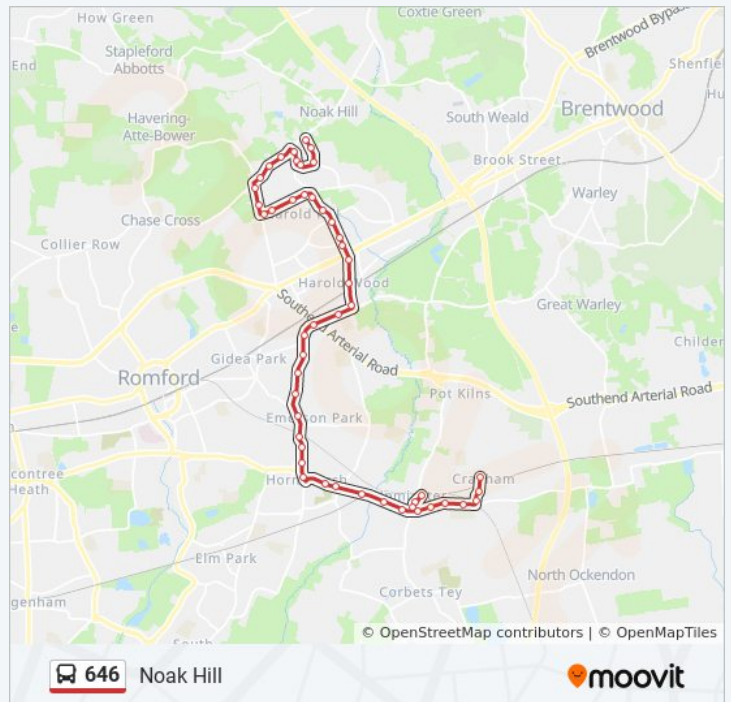

646 bus Info

Direction: Cranham

Stops: 44

Trip Duration: 54 min

Line Summary:

Ayloffs Walk (EH)

Haynes Road (EJ)

Burntwood Avenue (EK)

Pond Walk (N)

Rectory Gardens (N)

Moor Lane

Direction: Noak Hill

49 stops

[VIEW LINE SCHEDULE](#)

Moor Lane (S)

Rectory Gardens (S)

646 bus Info

Direction: Noak Hill

Stops: 49

Trip Duration: 58 min

Line Summary:

Broxhill Road

Taunton Road (E)

Kynance Close (E)

Wincanton Road (S)

Ashbourne Road

Troopers Drive (E)

Whitchurch Road (N)

Priory Road (N)

Wincanton Road

646 bus time schedules and route maps are available in an offline PDF at moovitapp.com. Use the [Moovit App](#) to see live bus times, train schedule or subway schedule, and step-by-step directions for all public transit in London.