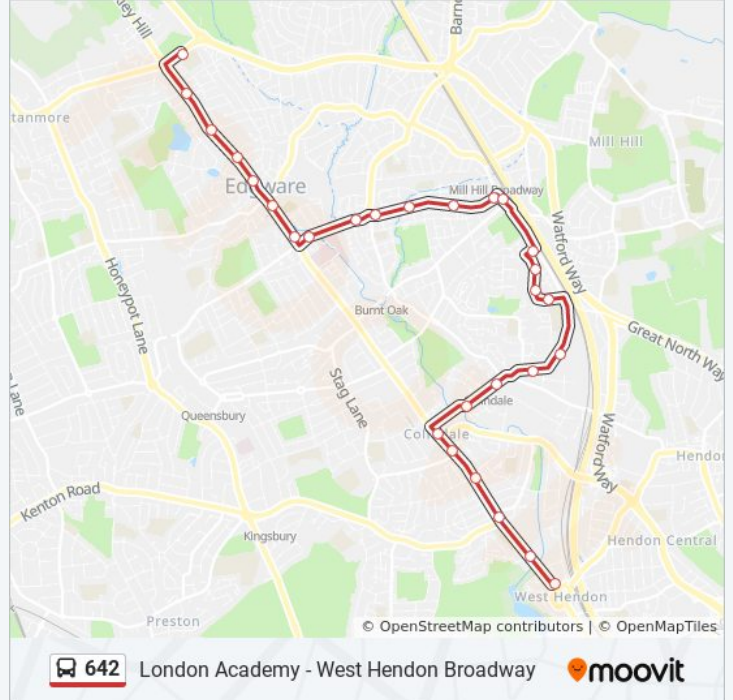

Use the Moovit App to find the closest 642 bus station near you and find out when is the next 642 bus arriving.

Direction: London Academy

34 stops

[VIEW LINE SCHEDULE](#)

- West Hendon Broadway / Herbert Road (HM)
- Hendon Magistrates Court (HP)
- Kingsbury Road (HQ)
- Sheaveshill Avenue (CH)
- Colindeep Lane (GZ)
- Colindale Avenue (CL)
- Stonecrop Close (CV)
- Colindale Station (CB)
- Royal Air Force Museum (QJ)
- South Mead (QK)
- Long Mead (QL)
- Wiggins Mead (QM)
- Woodcroft Pk / the Orion Primary School (N)
- Woodcroft Avenue (N)
- Lyndhurst Avenue (W)
- Grange Road (W)
- Edwin Road (X)
- Deans Lane (Y)
- Deansbrook Close (Z)
- Edgware Community Hosp / Deansbrook Rd (HH)
- Deansbrook Road Burnt Oak Bwy (Hc)

Edgware Station (G)

Edgware Bus Station (F)

Manor Park Crescent (J)

St Margarets Church (L)

Whitchurch Lane (T)

Mill Ridge (N)

Park Grove (N)

Farnsworth Drive (O)

Mill Ridge (S)

Grove Road (U)

Whitchurch Lane (N)

Deansbrook Road Burnt Oak Bwy (Hd)

Edgware Community Hosp / Deansbrook Rd (HE)

Deansbrook Close (S)

Deans Lane (T)

Edwin Road (U)

642 bus Info

Direction: West Hendon Broadway

Stops: 28

Trip Duration: 33 min

Line Summary:

- Saracens High School / Long Mead (QP)
- Saracens High School South Mead (QQ)
- Royal Air Force Museum (QR)
- Beaufort Park (QS)
- Colindale Station (CA)
- Ajax Avenue (CC)
- Colindale Avenue (CE)
- Colindeep Lane (CF)
- Sheaveshill Avenue (CG)
- Kingsbury Road (HA)
- Hendon Magistrates Court (HB)
- West Hendon Broadway / Herbert Road (HC)