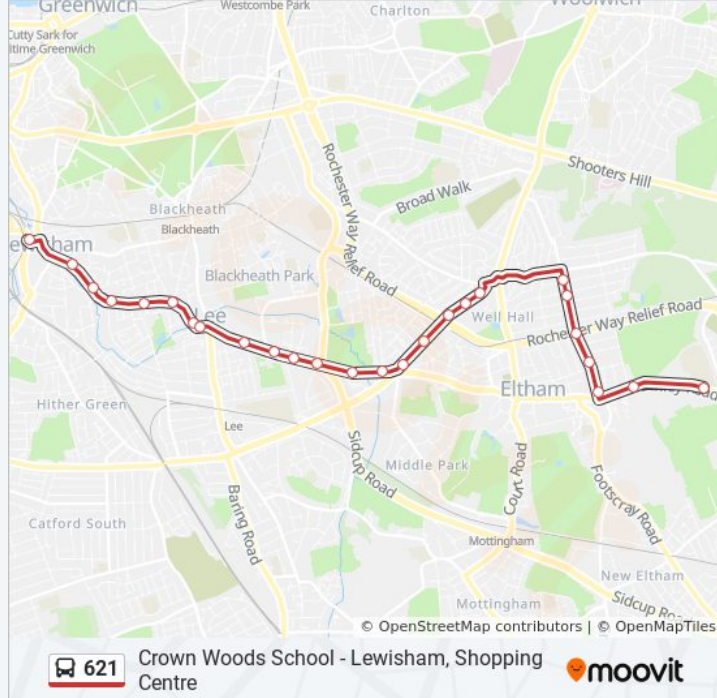

Use the Moovit App to find the closest 621 bus station near you and find out when is the next 621 bus arriving.

Direction: Crown Woods School

26 stops

[VIEW LINE SCHEDULE](#)

- Lewisham Station (D)
- Belmont Hill (N)
- Belmont Park (P)
- Manor Park (Q)
- Brandram Road (R)
- Dacre Park (S)
- Lampmead Road (L)
- Lee Green (K)
- Cambridge Drive (W)
- Weigall Road (EA)
- Courtlands Avenue (EB)
- Eltham Road / Kidbrooke Park Road (EC)
- Sutcliffe Park (ED)
- Eltham Road / Westhorne Avenue (EE)
- Green Way (EH)
- Haimo Road (EJ)
- Westhorne Avenue / Briset Road (E)
- Westhorne Avenue / Kidbrooke Lane (F)
- Elmbrook Gardens (G)
- Westmount Road / Rochester Way (S)
- Eltham Park Methodist Church (S)

Stops: 26

Trip Duration: 32 min

Line Summary:

Eltham Park Gardens (W)

Gourock Road (W)

Westmount Road / Eltham High Street (X)

Bexley Road / Glenesk Road (AH)

Bexley Road / Crown Woods School (AY)

Direction: Lewisham, Shopping Centre

26 stops

[VIEW LINE SCHEDULE](#)

Bexley Road / Crown Woods School (AY)

Riefield Road / Crown Woods School (N)

Eltham Cemetery (W)

Rochester Way / Falconwood Station (R)

Rochester Way / Welling Way (S)

621 bus Info

Direction: Lewisham, Shopping Centre

Stops: 26

Trip Duration: 34 min

Line Summary:

Lampmead Road (N)

Dacre Park (T)

Brandram Road (U)