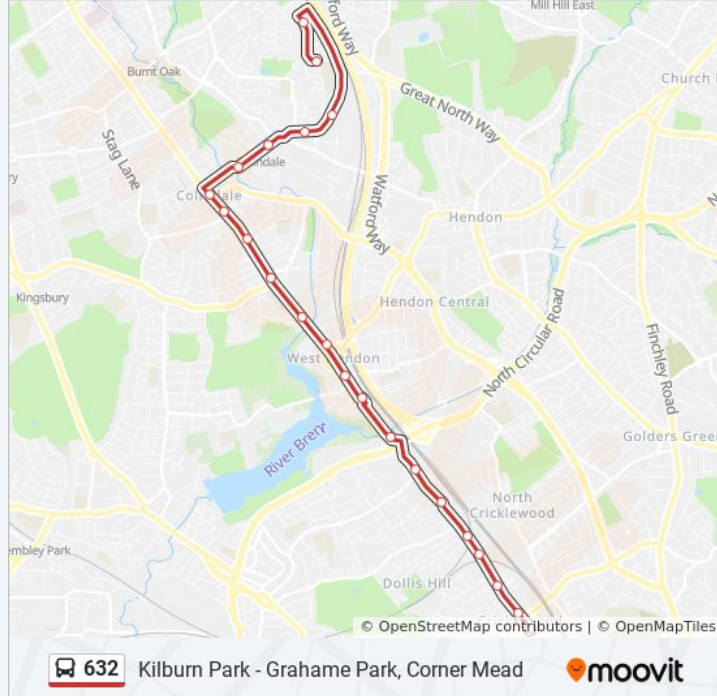

Mora Road (BC)

Cricklewood Lane (BD)

Cricklewood Broadway / the Crown (BE)

Skardu Road (BF)

Minster Road (BH)

Mill Lane (BJ)

St Cuthbert's Road (BG)

Kilburn Station (B)

Brondesbury Station (D)

Buckley Road (E)

Kingsgate Place (H)

Kilburn High Road / Quex Road (M)

Kilburn High Road Station (Q)

Kilburn High Rd Stn / Cambridge Avenue (Y)

Kilburn Park Station (KB)

632 bus time schedules and route maps are available in an offline PDF at moovitapp.com. Use the [Moovit App](#) to see live bus times, train schedule or subway schedule, and step-by-step directions for all public transit in London.

[About Moovit](#) • [MaaS Solutions](#) • [Supported Countries](#) • [Mooviter Community](#)

© 2024 Moovit - All Rights Reserved

Check Live Arrival Times