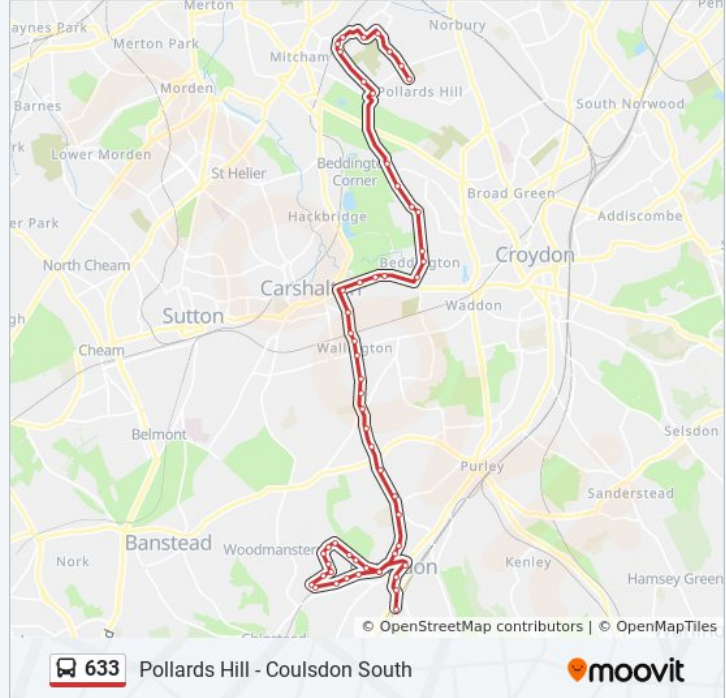

633 bus Info

Direction: Coulsdon South

Stops: 55

Trip Duration: 81 min

Line Summary:

Wallington Station (D)
Wallington Town Centre (J)
Woodcote Road / Stafford Road (H)
Blenheim Gardens (P)
Hall Road (Q)
Woodcote Green (R)
Lordsbury Field (S)
Farm Lane (T)
Woodcote Park (C)
Upper Woodcote Village (S)
Smitham Downs Road (S)
Warwick Road (S)
Bramley Avenue (K)
Woodmansterne Road
St Andrew's Road East (W)
Richmond Road Coulsdon (W)
Woodmansterne Station
Sandown Road (W)
Lyndhurst Road Nutfield Road (N)
Winifred Road Coulsdon (E)
Alexander Road Coulsdon (E)
Beechwood Avenue (N)
Whitethorn Avenue Coulsdon (N)
Lloyd Avenue (E)
Hillcrest Parade
Grove Lane (S)
Lynwood Avenue (S)
Clifton Road Coulsdon (S)
Woodmansterne Road
Coulsdon Town Station (B)
Coulsdon Library Coulsdon (C)
Lion Green Road (D)
Coulsdon South Station (E)

Direction: Pollards Hill

59 stops

[VIEW LINE SCHEDULE](#)

Coulsdon South Station (T)
Coulsdon Library (G)
Coulsdon Town Station (J)
The Avenue (R)
Woodmansterne Road
St Andrew's Road East (W)
Richmond Road Coulsdon (W)
Woodmansterne Station
Sandown Road (W)
Lyndhurst Road Nutfield Road (N)
Winifred Road Coulsdon (E)
Alexander Road Coulsdon (E)
Beechwood Avenue (N)
Whitethorn Avenue Coulsdon (N)
Lloyd Avenue (E)
Hillcrest Parade
Grove Lane (S)
Lynwood Avenue (S)
Clifton Road Coulsdon (S)
Woodmansterne Road
Bramley Avenue (L)
Warwick Road (N)
Smitham Downs Road (N)
Upper Woodcote Village (N)
Woodcote Park (F)
Farm Lane (V)
Lordsbury Field (W)
Woodcote Green (X)
Hall Road (Y)