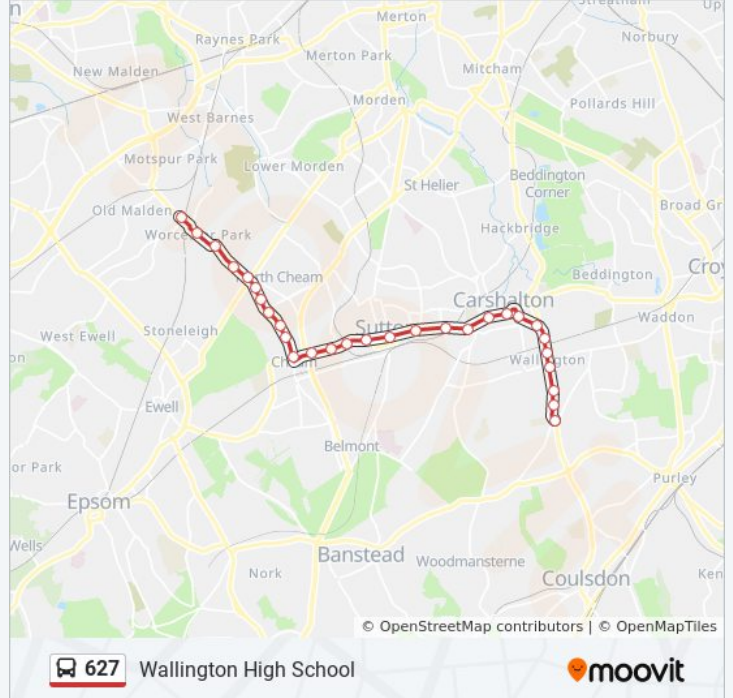

**627 bus Info**

**Direction:** Wallington High School

**Stops:** 28

**Trip Duration:** 39 min

**Line Summary:**

Parkgate Road (GJ)

Wallington Town Centre (J)

Woodcote Road / Stafford Road (H)

### Direction: Worcester Park

29 stops

[VIEW LINE SCHEDULE](#)

Woodcote Green (X)

Blenheim Gardens (Z)

Woodcote Road / Stafford Road (G)

Wallington Town Centre (K)

Wallington Station (D)

Parkgate Road (GE)

Park Lane (GF)

Carshalton High Street (E)

Pound Street (W)

Oxford Road (W)

Carshalton Road / Ringstead Road (W)

Lind Road (W)

Chalk Pit Way (AA)

### 627 bus Info

**Direction:** Worcester Park

**Stops:** 29

**Trip Duration:** 42 min

**Line Summary:**

Cheam Broadway (D)

Lumley Road (N)

Tilehurst Road (N)