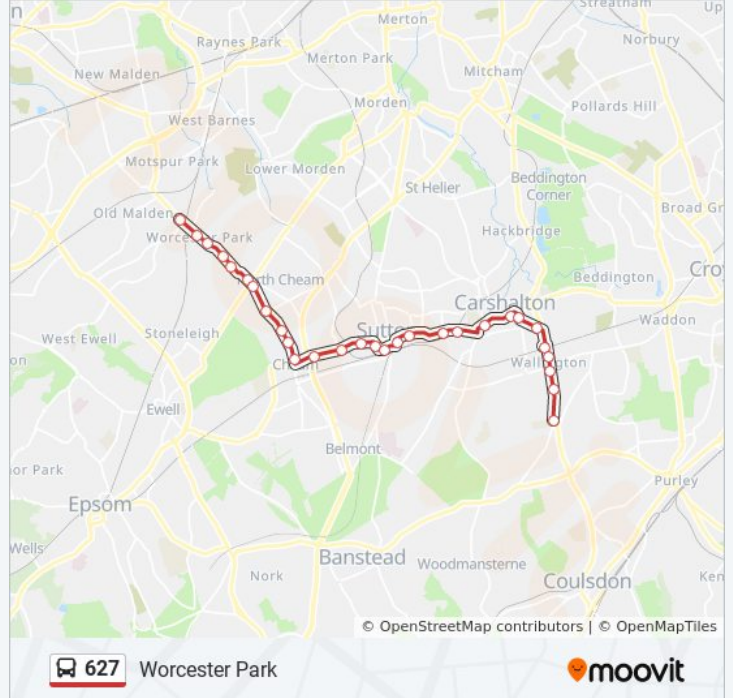

Parkgate Road (GE)

Park Lane (GF)

Carshalton High Street (E)

Pound Street (W)

Oxford Road (W)

Carshalton Road / Ringstead Road (W)

Lind Road (W)

Chalk Pit Way (AA)

Sutton / Grove Road (S)

Sutton Park Road (T)

Sherwood Park Road (F)

Cheam Road / Gander Green Lane (E)

St Dunstan's Hill (J)

### 627 bus Info

**Direction:** Worcester Park

**Stops:** 29

**Trip Duration:** 42 min

**Line Summary:**

Cheam Broadway (D)

Lumley Road (N)

Tilehurst Road (N)

Malden Road / Priory Road (S)

North Cheam / London Road (G)

Wellington Avenue (A)

Woodbine Lane (N)

Lindsay Road

Brabham Court (N)

Longfellow Road (D)

Worcester Park Station (C)