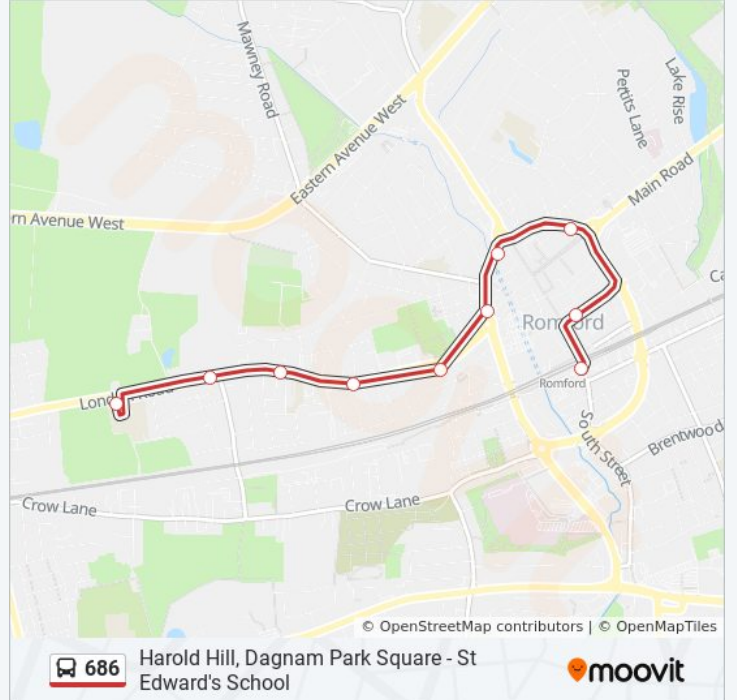

Chippenham Road (HJ)

Brookside School (DA)

Harkness Close (DC)

Sedgefield Crescent (DD)

Settle Road (DE)

Sheffield Drive (DF)

Stratton Road (DH)

Direction: St Edward's School

10 stops

[VIEW LINE SCHEDULE](#)

Romford Station (Z)

Western Road (P)

Romford Market (L)

North Street (D)

Mawney Road (B)

Cotleigh Road (T)

Richards Avenue (U)

Romford Stadium (V)

Jutsums Lane (W)

St Edward's School (N)

686 bus Time Schedule

St Edward's School Route Timetable:

Sunday	Not Operational
Monday	8:06 AM
Tuesday	8:06 AM
Wednesday	8:06 AM
Thursday	8:06 AM
Friday	8:06 AM
Saturday	Not Operational

686 bus Info

Direction: St Edward's School

Stops: 10

Trip Duration: 12 min

Line Summary:

686 bus time schedules and route maps are available in an offline PDF at moovitapp.com. Use the [Moovit App](#) to see live bus times, train schedule or subway schedule, and step-by-step directions for all public transit in London.