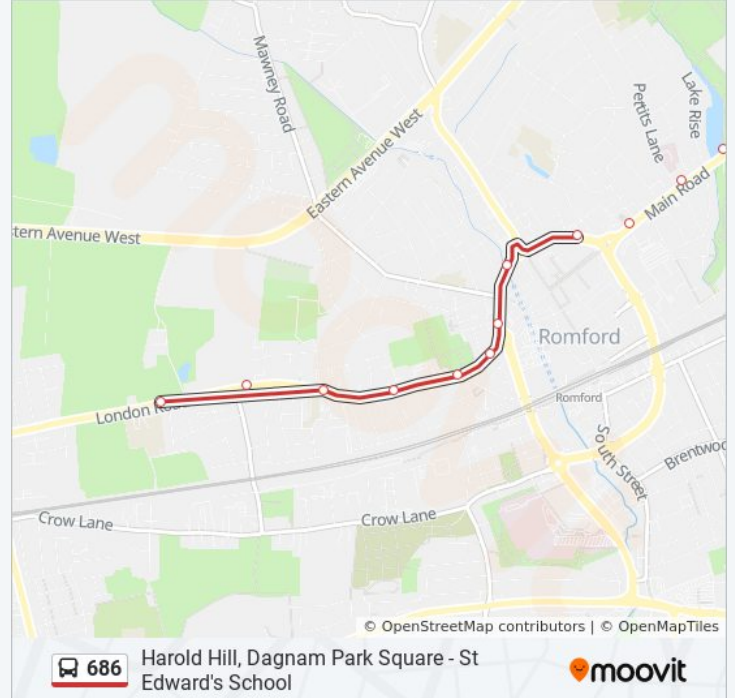

Use the Moovit App to find the closest 686 bus station near you and find out when is the next 686 bus arriving.

Direction: Harold Hill, Dagnam Park Square

31 stops

[VIEW LINE SCHEDULE](#)

- St Edward's / C Of E Academy (E)
- Jutsums Lane (E)
- Romford Stadium (B)
- Richards Avenue (M)
- Cotleigh Road (N)
- Knightsbridge Gardens (P)
- Mawney Road (A)
- North Street (C)
- Romford Market (E)
- Romford Police Station (Mb)
- Pettits Lane Main Road
- Raphael Park
- Repton Avenue (Pu)
- Links Avenue (Pv)
- Castellan Avenue (Pw)
- Upper Brentwood Road (GN)
- Gallows Corner (GL)
- Faringdon Avenue (GK)
- Heaton Avenue (N)
- Myrtle Road (N)
- Grange Road (N)

686 bus Info

Direction: Harold Hill, Dagnam Park Square

Stops: 31

Trip Duration: 7 min

Line Summary:

Charlbury Crescent (E)

Hilldene Avenue / Chatteris Avenue (E)

Hilldene Avenue Shopping Centre (E)

Chippenham Road (HJ)

Brookside School (DA)

Harkness Close (DC)

Sedgefield Crescent (DD)

Settle Road (DE)

Sheffield Drive (DF)

Stratton Road (DH)

Direction: St Edward's School

10 stops

[VIEW LINE SCHEDULE](#)

Romford Station (Z)

Western Road (P)

Romford Market (L)

North Street (D)

Mawney Road (B)

Cotleigh Road (T)