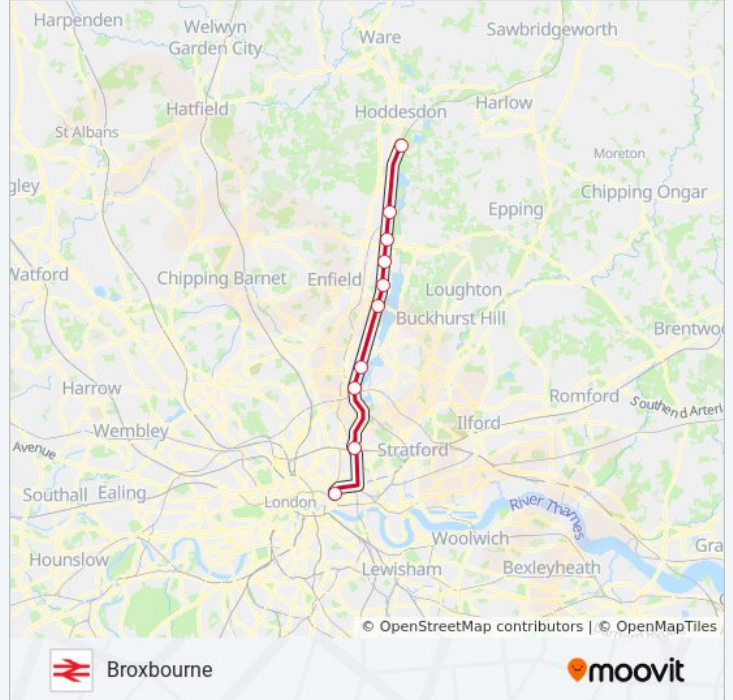

GREATER ANGLIA train Info

Direction: Braintree

Stops: 11

Trip Duration: 63 min

Line Summary:

Direction: Broxbourne

5 stops

[VIEW LINE SCHEDULE](#)

Hertford East

Ware

St Margarets (Herts)

Rye House

Broxbourne

GREATER ANGLIA train Time Schedule

Broxbourne Route Timetable:

Sunday	00:07
Monday	18:24 - 19:24
Tuesday	18:24 - 19:24
Wednesday	18:24 - 19:24
Thursday	18:24 - 19:24
Friday	18:24 - 19:24
Saturday	Not Operational

GREATER ANGLIA train Info

Direction: Broxbourne

Stops: 5

Trip Duration: 18 min

Line Summary:

Direction: Cambridge

18 stops

[VIEW LINE SCHEDULE](#)