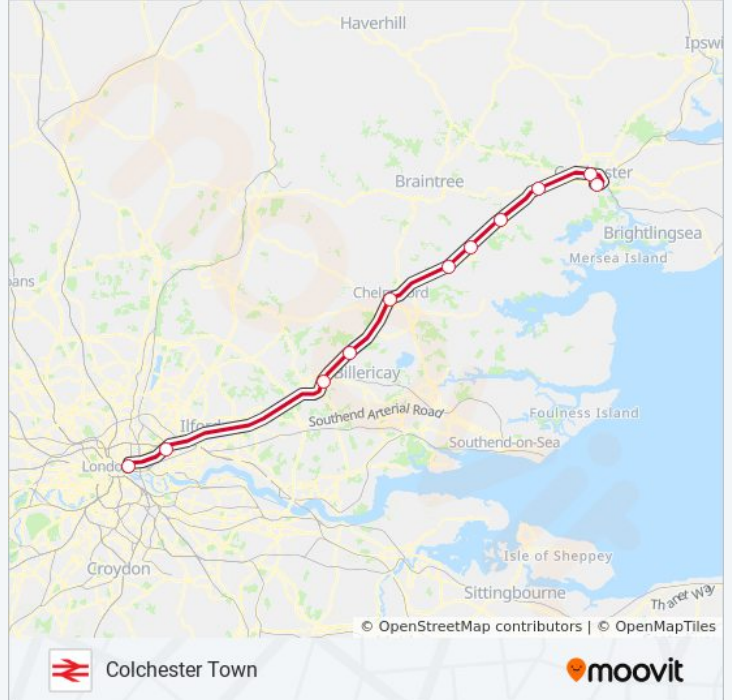

Direction: Colchester

Stops: 13

Trip Duration: 54 min

Line Summary:

Direction: Colchester Town

11 stops

[VIEW LINE SCHEDULE](#)

- Liverpool Street
- Stratford
- Shenfield
- Ingatestone
- Chelmsford
- Hatfield Peverel
- Witham (Essex)
- Kelvedon
- Marks Tey
- Colchester
- Colchester Town

GREATER ANGLIA train Time Schedule

Colchester Town Route Timetable:

Sunday	Not Operational
Monday	06:20 - 21:36
Tuesday	06:20 - 21:36
Wednesday	06:20 - 21:36
Thursday	06:20 - 21:38
Friday	06:20 - 21:38
Saturday	06:20 - 21:36

GREATER ANGLIA train Info

Direction: Colchester Town

Stops: 11

Trip Duration: 71 min

Line Summary:

Direction: Ely

20 stops

[VIEW LINE SCHEDULE](#)