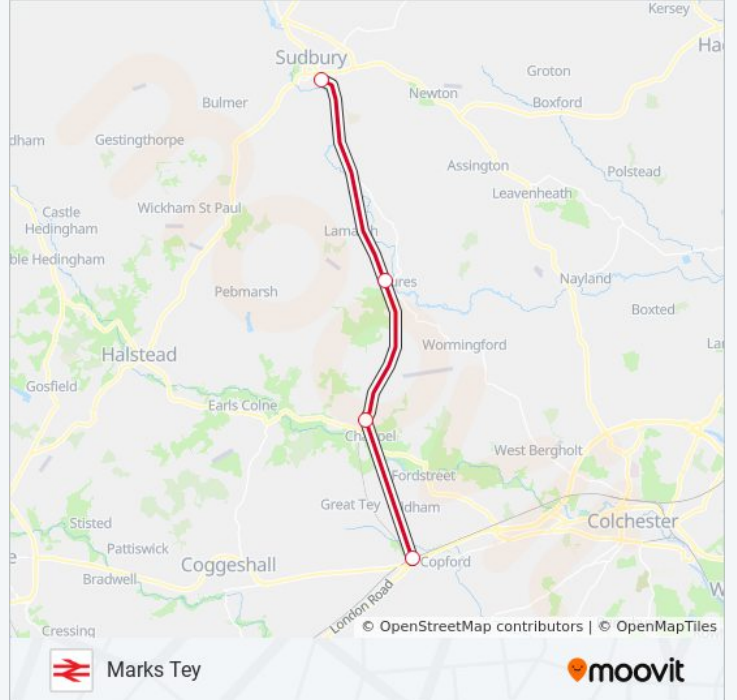

GREATER ANGLIA train Info

Direction: Manningtree

Stops: 6

Trip Duration: 22 min

Line Summary:

Direction: Marks Tey

4 stops

[VIEW LINE SCHEDULE](#)

GREATER ANGLIA train Info

Direction: Marks Tey

Stops: 4

Trip Duration: 19 min

Line Summary:

Direction: Meridian Water

5 stops

[VIEW LINE SCHEDULE](#)