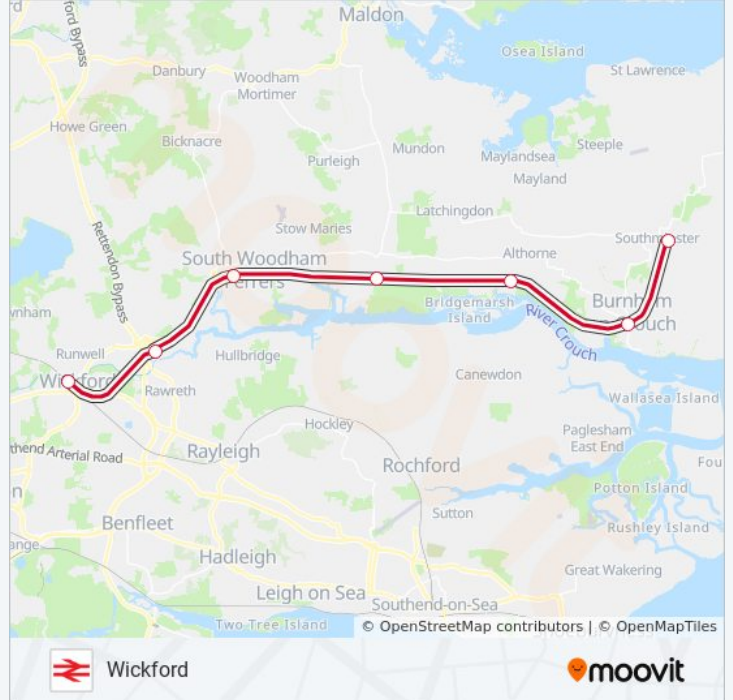

GREATER ANGLIA train Time Schedule

Wickford Route Timetable:

Sunday	08:07 - 22:45
Monday	05:25 - 22:13
Tuesday	05:25 - 22:13
Wednesday	05:25 - 22:13
Thursday	05:26 - 22:16
Friday	05:26 - 22:16
Saturday	06:16 - 22:16

GREATER ANGLIA train Info

Direction: Wickford

Stops: 7

Trip Duration: 30 min

Line Summary:

Direction: Witham (Essex)

7 stops

[VIEW LINE SCHEDULE](#)