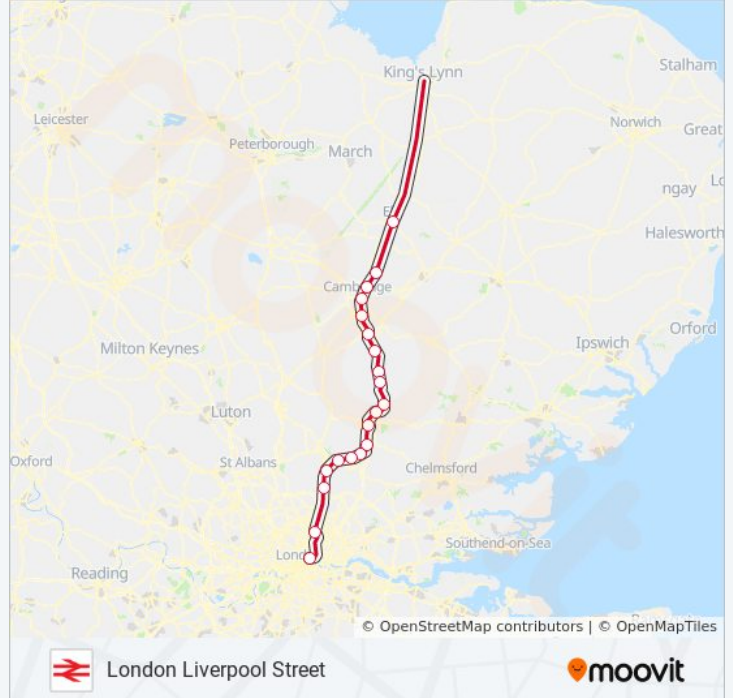

Direction: Ipswich

Stops: 13

Trip Duration: 82 min

Line Summary:

Direction: London Liverpool Street

20 stops

[VIEW LINE SCHEDULE](#)

- Ely
- Waterbeach
- Cambridge North
- Cambridge
- Shelford (Cambs)
- Whittlesford Parkway
- Great Chesterford
- Audley End
- Newport (Essex)
- Elsenham
- Stansted Mountfitchet
- Bishops Stortford
- Sawbridgeworth
- Harlow Mill
- Harlow Town
- Roydon
- Broxbourne
- Cheshunt

GREATER ANGLIA train Time Schedule

London Liverpool Street Route Timetable:

Sunday	06:15 - 23:43
Monday	04:00 - 23:43
Tuesday	00:07 - 23:43
Wednesday	00:07 - 23:43
Thursday	00:07 - 23:43
Friday	00:07 - 23:43
Saturday	00:07 - 23:49

GREATER ANGLIA train Info

Direction: London Liverpool Street

Stops: 20

Trip Duration: 72 min

Line Summary:

Tottenham Hale

Liverpool Street

Direction: Lowestoft

12 stops

[VIEW LINE SCHEDULE](#)

Harwich International

Ipswich

Woodbridge

Melton (Suffolk)

Wickham Market

Saxmundham