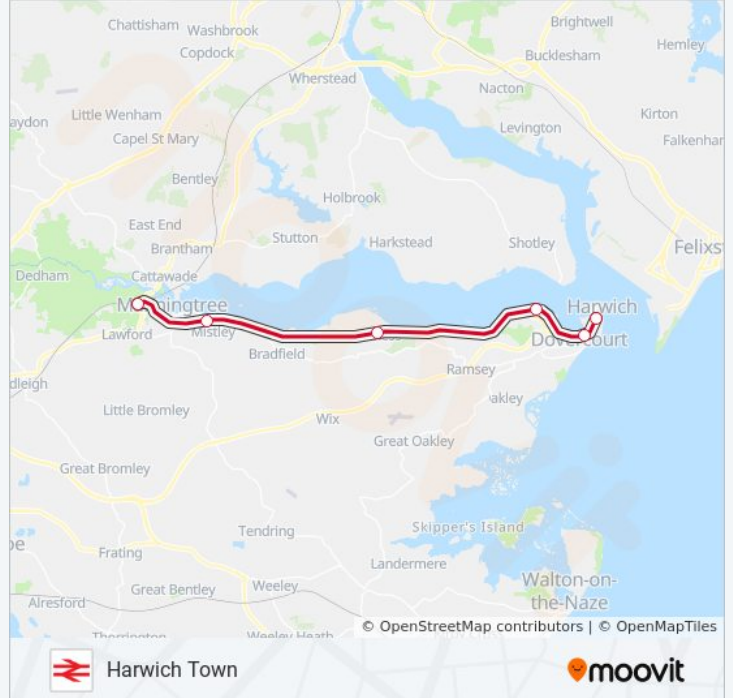

Harwich Town Route Timetable:

Sunday	08:29 - 22:29
Monday	05:53 - 23:26
Tuesday	05:53 - 23:26
Wednesday	05:53 - 23:26
Thursday	05:53 - 23:35
Friday	05:53 - 23:35
Saturday	05:47 - 23:35

GREATER ANGLIA train Info

Direction: Harwich Town

Stops: 12

Trip Duration: 22 min

Line Summary:

Direction: Hertford East

14 stops

[VIEW LINE SCHEDULE](#)

- Liverpool Street
- Hackney Downs
- Tottenham Hale
- Northumberland Park
- Ponders End
- Brimsgate
- Enfield Lock
- Waltham Cross
- Cheshunt
- Broxbourne
- Rye House
- St Margarets (Herts)
- Ware
- Hertford East