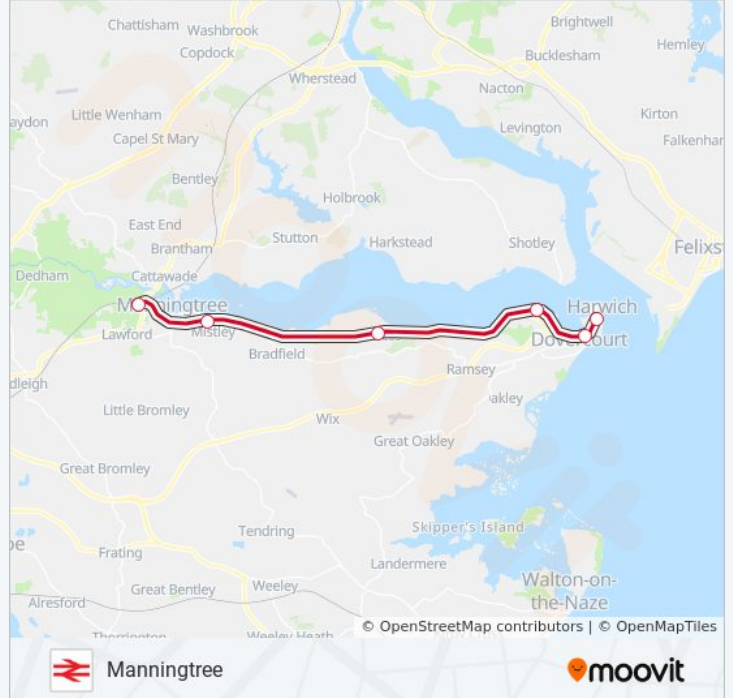

6 stops

[VIEW LINE SCHEDULE](#)

Harwich Town

Dovercourt

Harwich International

Wrabness

Mistley

Manningtree

GREATER ANGLIA train Time Schedule

Manningtree Route Timetable:

Sunday	07:20 - 21:55
Monday	05:24 - 22:26
Tuesday	05:24 - 22:26
Wednesday	05:24 - 22:26
Thursday	05:24 - 22:28
Friday	05:24 - 22:28
Saturday	06:26 - 22:26

GREATER ANGLIA train Info

Direction: Manningtree

Stops: 6

Trip Duration: 22 min

Line Summary:

Direction: Marks Tey

4 stops

[VIEW LINE SCHEDULE](#)