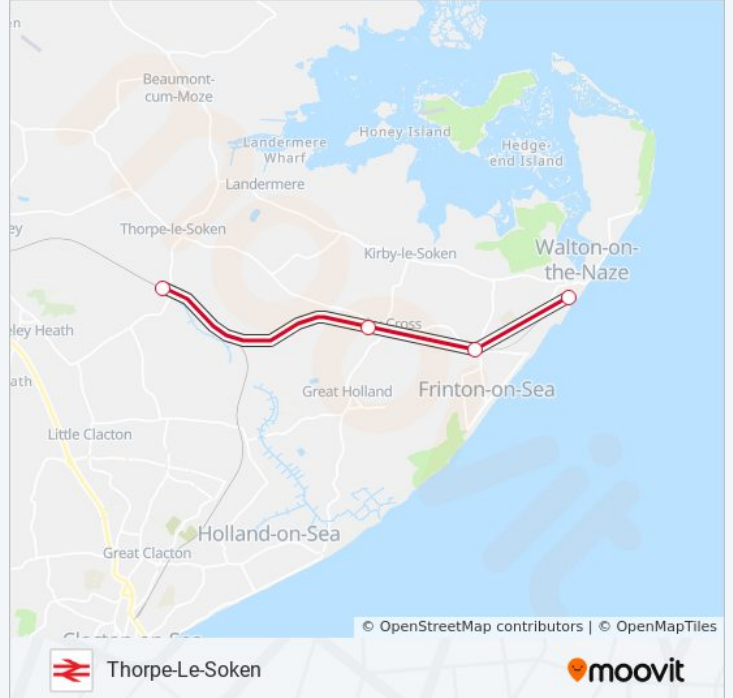

GREATER ANGLIA train Info

Direction: Thorpe-Le-Soken

Stops: 4

Trip Duration: 12 min

Line Summary:

Direction: Walton-On-The-Naze

11 stops

[VIEW LINE SCHEDULE](#)