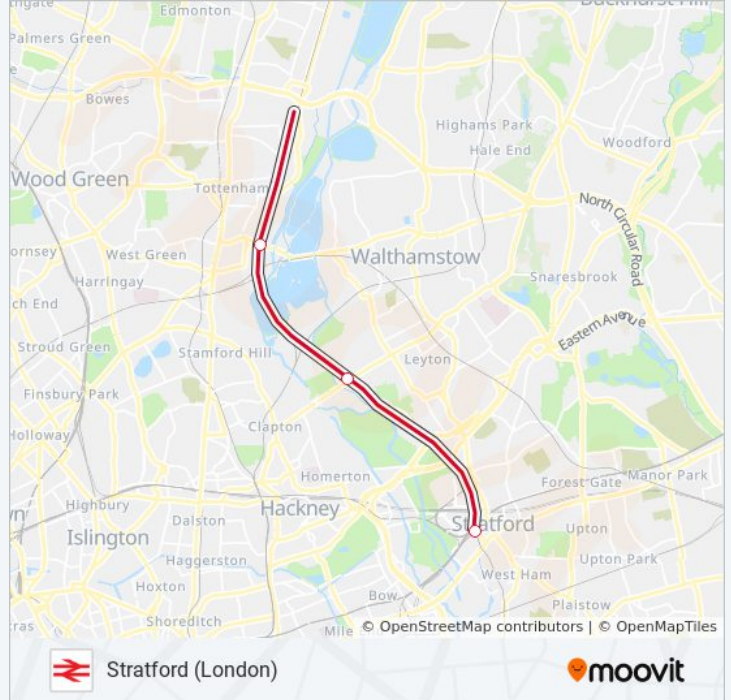

GREATER ANGLIA train Time Schedule

Stratford (London) Route Timetable:

Sunday	07:25 - 22:50
Monday	05:30 - 23:08
Tuesday	05:30 - 23:08
Wednesday	05:30 - 23:08
Thursday	05:30 - 23:08
Friday	05:30 - 23:08
Saturday	05:47 - 23:08

GREATER ANGLIA train Info

Direction: Stratford (London)

Stops: 19

Trip Duration: 43 min

Line Summary:

Stratford

Direction: Sudbury (Suffolk)

5 stops