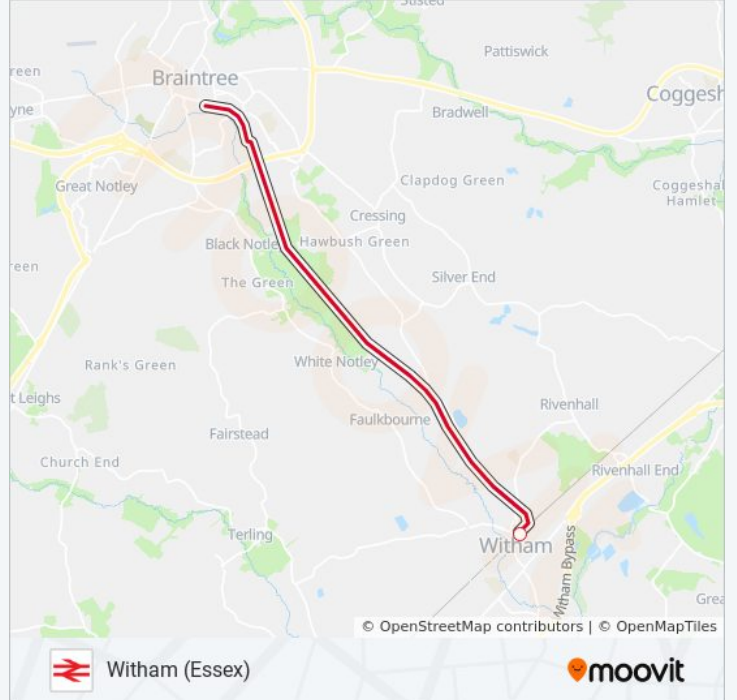

GREATER ANGLIA train time schedules and route maps are available in an offline PDF at moovitapp.com. Use the [Moovit App](#) to see live bus times, train schedule or subway schedule, and step-by-step directions for all public transit in London.

[About Moovit](#) • [MaaS Solutions](#) • [Supported Countries](#) • [Mooviter Community](#)

© 2024 Moovit - All Rights Reserved

Check Live Arrival Times