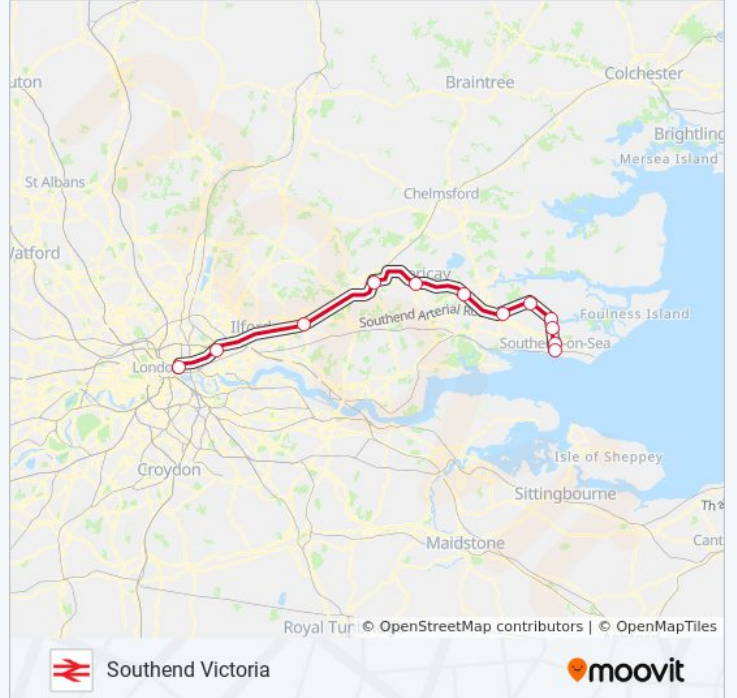

Direction: Southminster

11 stops

[VIEW LINE SCHEDULE](#)

- Liverpool Street
- Stratford
- Shenfield
- Billericay
- Wickford
- Battlesbridge
- South Woodham Ferrers
- North Fambridge
- Althorne
- Burnham-On-Crouch
- Southminster

GREATER ANGLIA train Time Schedule

Southminster Route Timetable:

Sunday	07:27 - 22:05
Monday	05:16 - 22:55
Tuesday	05:16 - 22:55
Wednesday	05:16 - 22:55
Thursday	05:16 - 22:56
Friday	05:16 - 22:56
Saturday	05:36 - 22:56

GREATER ANGLIA train Info

Direction: Southminster

Stops: 11

Trip Duration: 31 min

Line Summary: