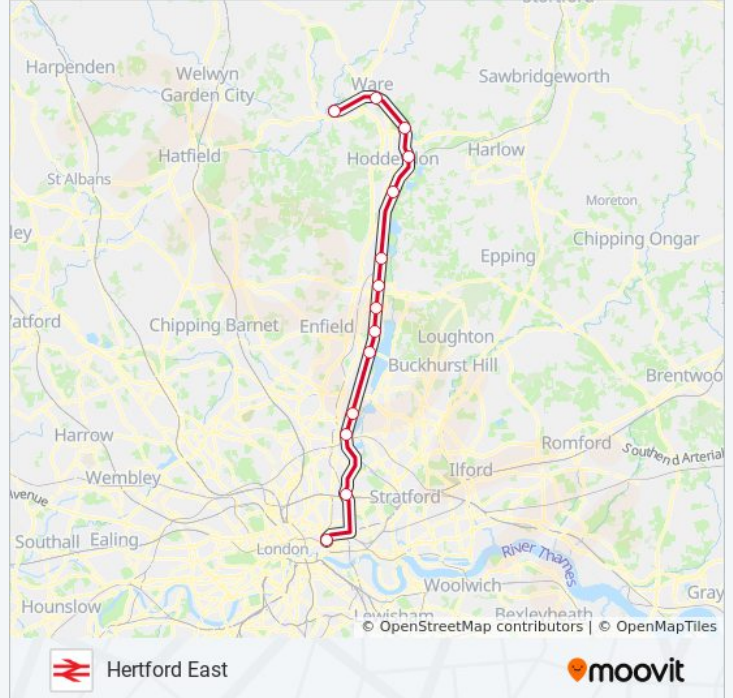

Direction: Harwich Town

Stops: 12

Trip Duration: 22 min

Line Summary:

Direction: Hertford East

14 stops

[VIEW LINE SCHEDULE](#)

- Liverpool Street
- Hackney Downs
- Tottenham Hale
- Northumberland Park
- Ponders End
- Brimsgate
- Enfield Lock
- Waltham Cross
- Cheshunt
- Broxbourne
- Rye House
- St Margarets (Herts)
- Ware
- Hertford East

GREATER ANGLIA train Time Schedule

Hertford East Route Timetable:

Sunday	08:10 - 23:33
Monday	05:42 - 23:42
Tuesday	05:42 - 23:42
Wednesday	05:42 - 23:42
Thursday	05:42 - 23:42
Friday	05:42 - 23:42
Saturday	05:42 - 23:42

GREATER ANGLIA train Info

Direction: Hertford East

Stops: 14

Trip Duration: 49 min

Line Summary:

Direction: Ipswich

13 stops

[VIEW LINE SCHEDULE](#)