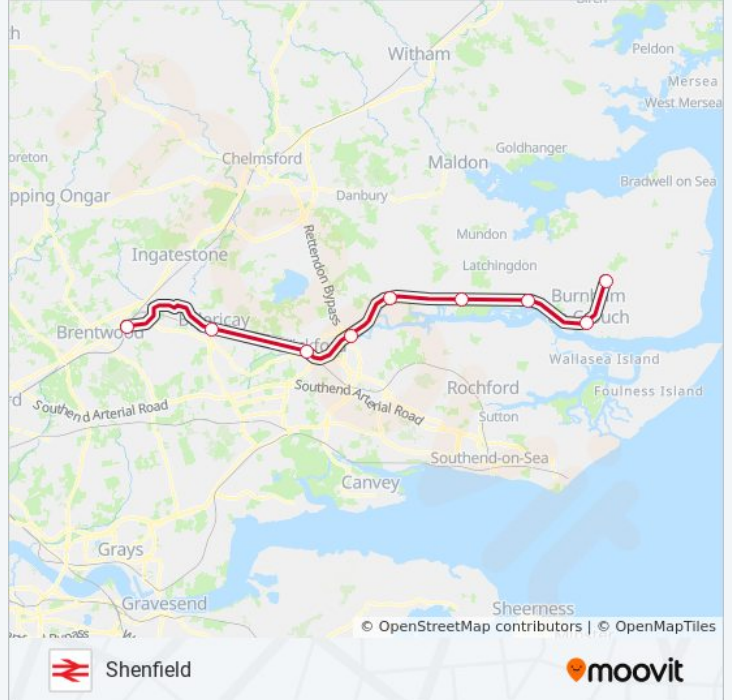

Direction: Southend Victoria

12 stops

[VIEW LINE SCHEDULE](#)

- Liverpool Street
- Stratford
- Romford
- Shenfield
- Billericay
- Wickford
- Rayleigh
- Hockley
- Rochford
- Southend Airport
- Prittlewell
- Southend Victoria

GREATER ANGLIA train Time Schedule

Southend Victoria Route Timetable:

Sunday	00:15 - 23:45
Monday	00:15 - 23:45
Tuesday	00:15 - 23:45
Wednesday	00:15 - 23:45
Thursday	00:15 - 23:45
Friday	00:15 - 23:45
Saturday	00:15 - 23:45

GREATER ANGLIA train Info

Direction: Southend Victoria

Stops: 12

Trip Duration: 60 min

Line Summary: