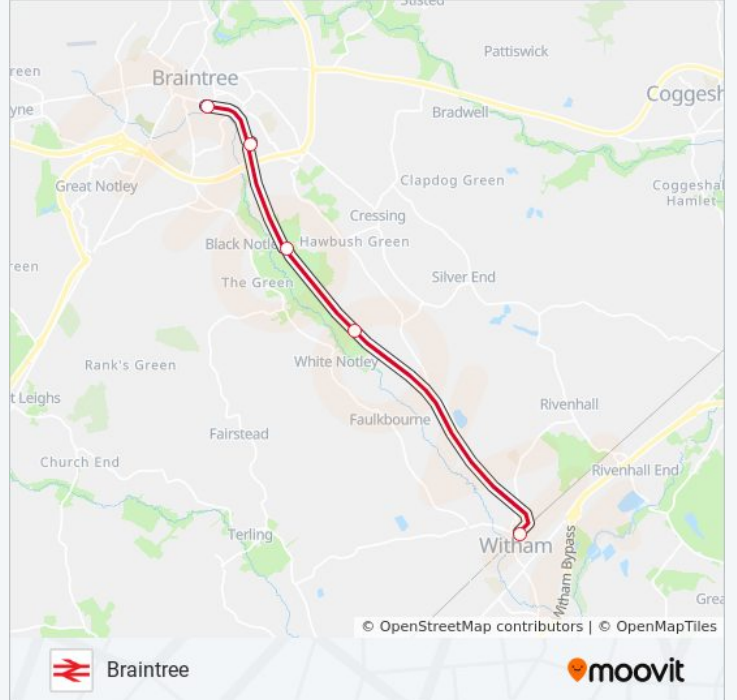

Use the Moovit App to find the closest GREATER ANGLIA train station near you and find out when is the next GREATER ANGLIA train arriving.

Direction: Bishops Stortford

13 stops

[VIEW LINE SCHEDULE](#)

Liverpool Street
 Stratford
 Lea Bridge
 Tottenham Hale
 Northumberland Park
 Enfield Lock
 Cheshunt
 Broxbourne
 Roydon
 Harlow Town
 Harlow Mill
 Sawbridgeworth
 Bishops Stortford

GREATER ANGLIA train Info
Direction: Bishops Stortford**Stops:** 13**Trip Duration:** 56 min**Line Summary:**

Direction: Braintree

11 stops

[VIEW LINE SCHEDULE](#)

- Liverpool Street
- Stratford
- Shenfield
- Ingatestone
- Chelmsford
- Hatfield Peverel
- Witham (Essex)
- White Notley
- Cressing
- Braintree Freeport
- Braintree

GREATER ANGLIA train Time Schedule

Braintree Route Timetable:

Sunday	00:08 - 23:25
Monday	05:16 - 23:24
Tuesday	00:08 - 23:24
Wednesday	00:08 - 23:24
Thursday	00:07 - 23:24
Friday	00:07 - 23:24
Saturday	00:07 - 23:25

GREATER ANGLIA train Info

Direction: Braintree

Stops: 11

Trip Duration: 63 min

Line Summary:

Direction: Broxbourne

5 stops

[VIEW LINE SCHEDULE](#)