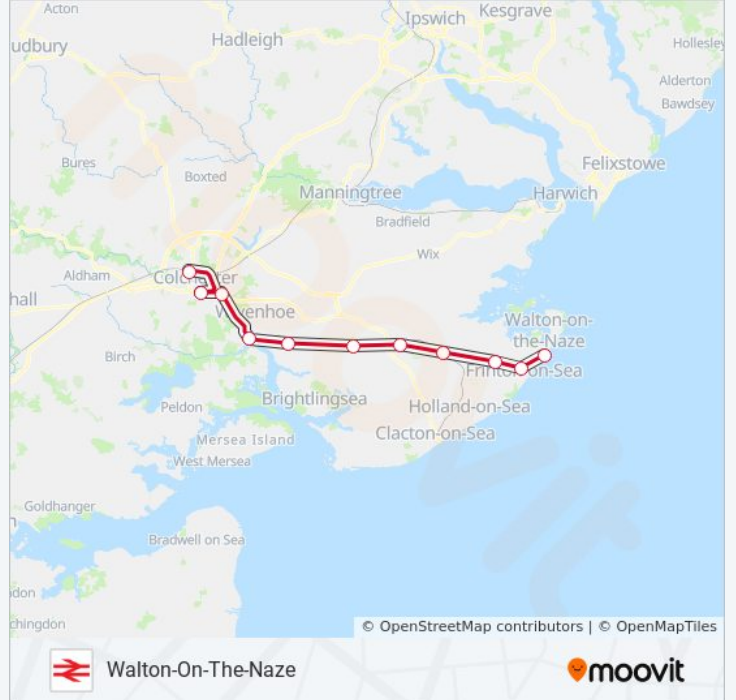

Walton-On-The-Naze Route Timetable:

Sunday	09:02 - 23:02
Monday	06:10 - 22:56
Tuesday	06:10 - 22:56
Wednesday	06:10 - 22:56
Thursday	06:12 - 22:56
Friday	06:12 - 22:56
Saturday	06:28 - 22:56

GREATER ANGLIA train Info

Direction: Walton-On-The-Naze

Stops: 11

Trip Duration: 57 min

Line Summary:

Direction: Wickford

7 stops

[VIEW LINE SCHEDULE](#)

- Southminster
- Burnham-On-Crouch
- Althorne
- North Fambridge
- South Woodham Ferrers
- Battlesbridge
- Wickford