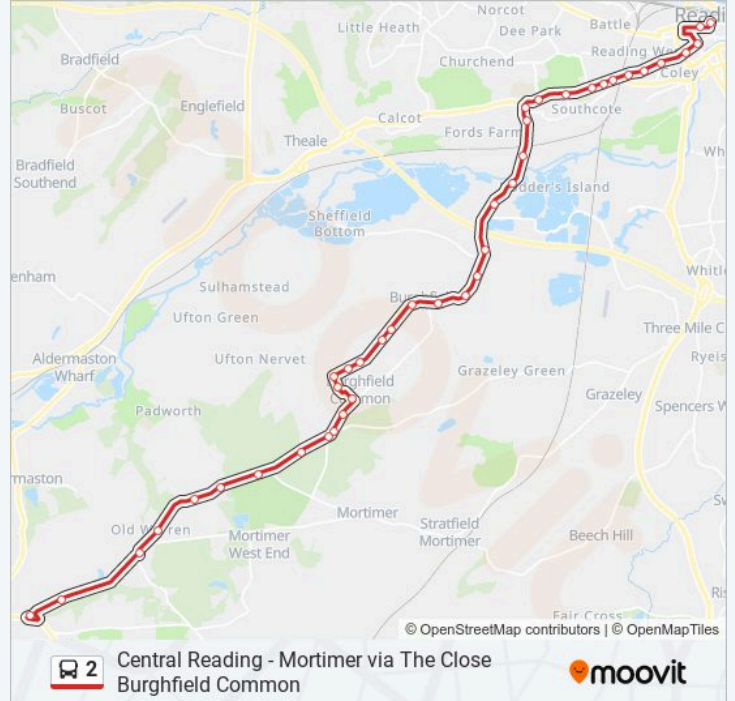

Easter Park, Old Warren

Awe Main Gate, Brimpton Common

Falcon Triangle, Brimpton Common

**Direction: Mortimer**

35 stops

[VIEW LINE SCHEDULE](#)

Blagrove Street, Reading Town Centre

Friar Street, Reading Town Centre

St Marys Butts, Reading Town Centre

Castle Street, Reading Town Centre

Russell Street, Castle Hill - Bath Road

Downshire Square, Castle Hill - Bath Road

Berkeley Avenue, Southcote

Southcote Road, Southcote

### 2 bus Info

**Direction:** Reading Town Centre

**Stops:** 43

**Trip Duration:** 40 min

**Line Summary:**

Berkeley Avenue, Southcote

Downshire Square, Castle Hill - Bath Road

Lima Court, Castle Hill - Bath Road

Russell Street, Castle Hill - Bath Road

Waylen Street, Reading West

Cheapside, Reading Town Centre

Station Road, Reading Town Centre

Blagrove Street, Reading Town Centre

2 bus time schedules and route maps are available in an offline PDF at [moovitapp.com](https://moovitapp.com). Use the Moovit App to see live bus times, train schedule or subway schedule, and step-by-step directions for all public transit in London.