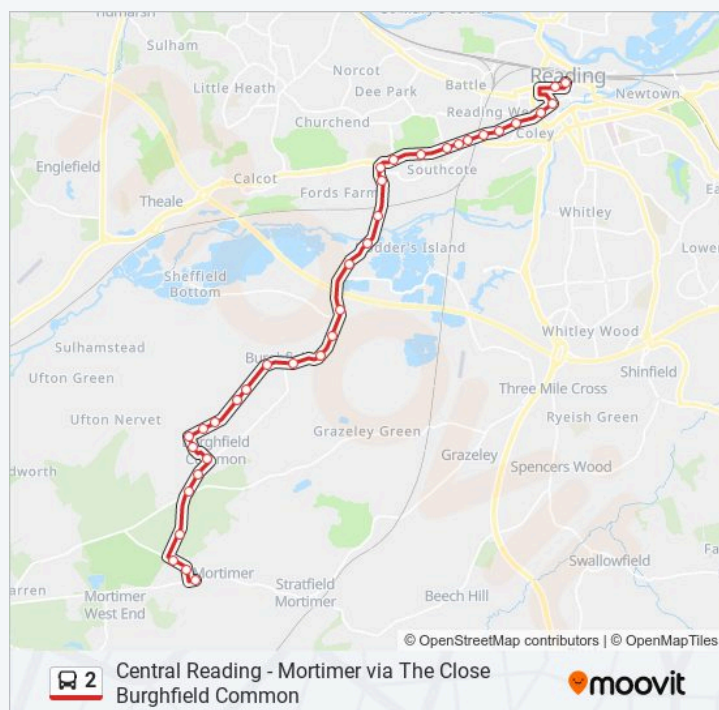

### Direction: Reading Town Centre

43 stops

[VIEW LINE SCHEDULE](#)

Falcon Triangle, Brimpton Common

Awe Main Gate, Brimpton Common

Easter Park, Old Warren

**Trip Duration: 37 min**

### Line Summary: