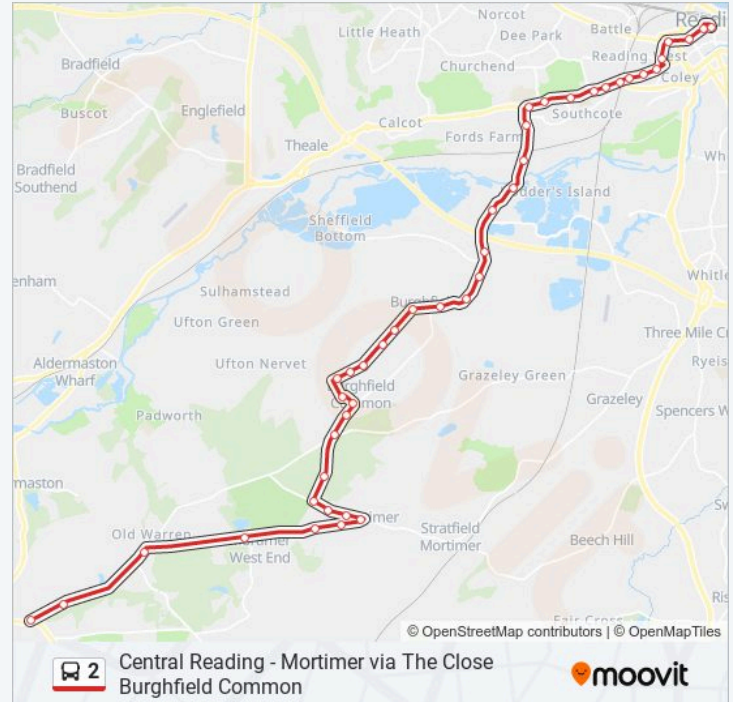

### 2 bus Info

**Direction:** Reading Town Centre

**Stops:** 43

**Trip Duration:** 40 min

**Line Summary:**

Berkeley Avenue, Southcote

Downshire Square, Castle Hill - Bath Road

Lima Court, Castle Hill - Bath Road