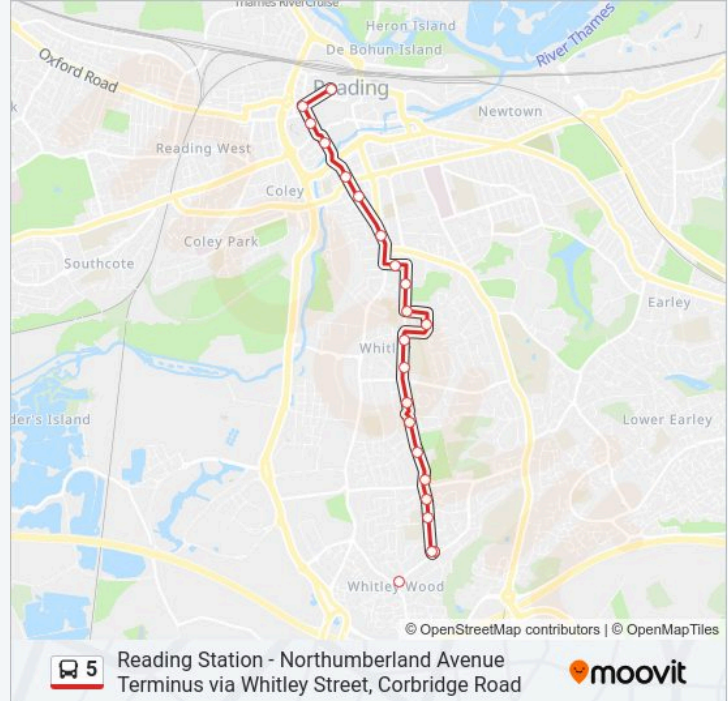

### 5 bus Info

**Direction:** Reading Town Centre

**Stops:** 21

**Trip Duration:** 20 min

**Line Summary:**

## Station Road, Reading Town Centre

### Direction: Whitley Wood

24 stops

[VIEW LINE SCHEDULE](#)

St Marys Butts, Reading Town Centre  
West Street, Reading Town Centre  
Station Road, Reading Town Centre  
Market Place, Reading Town Centre  
London Street Foot, Reading Town Centre  
Crown Street, Katesgrove  
Silver Street, Whitley Street  
Whitley Street  
Christchurch Gardens, Whitley  
Christchurch Court, Whitley  
Warwick Road, Whitley  
Newcastle Road, Whitley  
Corbridge Road, Whitley  
Canterbury Road, Whitley  
Buckland Road Circle, Whitley  
Community Centre, Whitley  
Callington Road, Whitley  
Stockton Road, Whitley

### 5 bus Info

**Direction:** Whitley Wood

**Stops:** 24

**Trip Duration:** 27 min

**Line Summary:**

Hartland Road, Whitley Wood

Brayford Road, Whitley Wood

Gratton Road, Whitley Wood