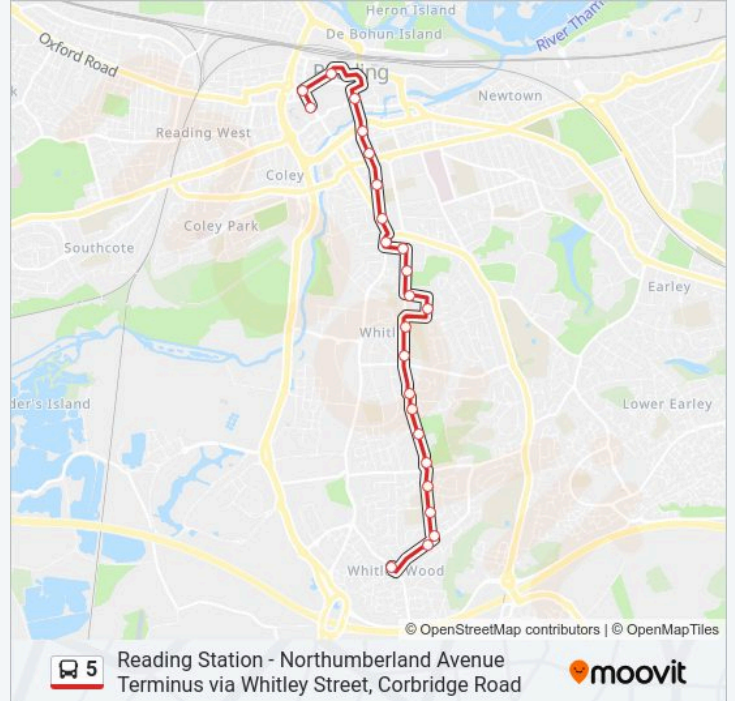

### 5 bus Info

**Direction:** Reading Town Centre

**Stops:** 21

**Trip Duration:** 20 min

**Line Summary:**

### Direction: Whitley Wood

24 stops

[VIEW LINE SCHEDULE](#)

St Marys Butts, Reading Town Centre  
West Street, Reading Town Centre  
Station Road, Reading Town Centre  
Market Place, Reading Town Centre  
London Street Foot, Reading Town Centre  
Crown Street, Katesgrove  
Silver Street, Whitley Street  
Whitley Street  
Christchurch Gardens, Whitley  
Christchurch Court, Whitley  
Warwick Road, Whitley  
Newcastle Road, Whitley  
Corbridge Road, Whitley  
Canterbury Road, Whitley  
Buckland Road Circle, Whitley  
Community Centre, Whitley  
Callington Road, Whitley  
Stockton Road, Whitley

### 5 bus Info

**Direction:** Whitley Wood

**Stops:** 24

**Trip Duration:** 27 min

**Line Summary:**

Hartland Road, Whitley Wood

Brayford Road, Whitley Wood

Gratton Road, Whitley Wood

Northumberland Avenue Terminus, Whitley Wood

Woodside Way, Whitley Wood

Engineers Court, Whitley Wood

5 bus time schedules and route maps are available in an offline PDF at [moovitapp.com](https://moovitapp.com). Use the Moovit App to see live bus times, train schedule or subway schedule, and step-by-step directions for all public transit in London.