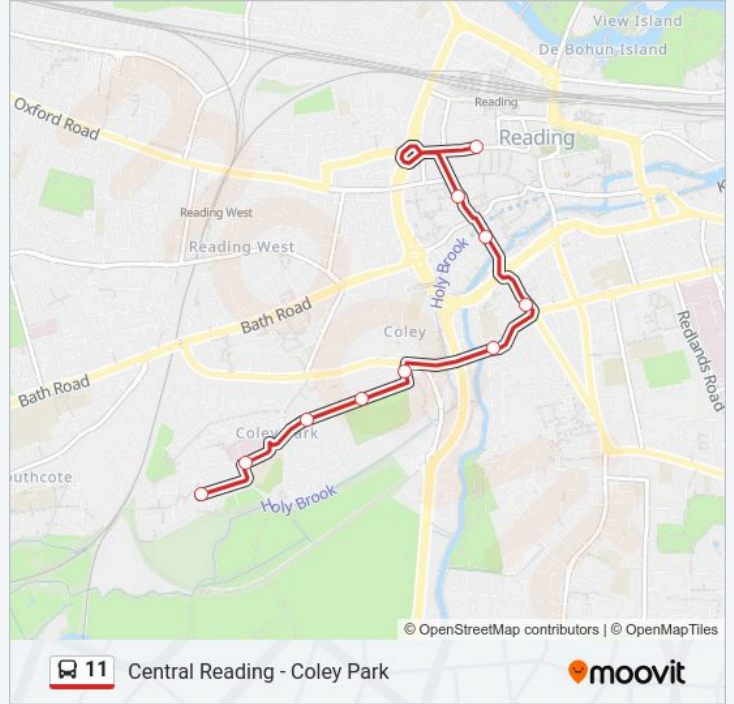

11 bus time schedules and route maps are available in an offline PDF at moovitapp.com. Use the Moovit App to see live bus times, train schedule or subway schedule, and step-by-step directions for all public transit in London.

© 2024 Moovit - All Rights Reserved