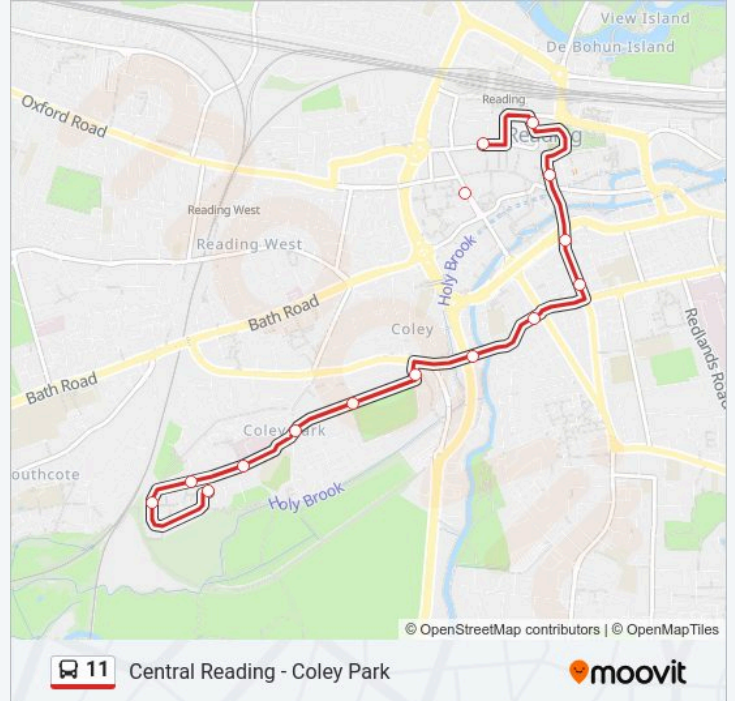

Central Reading - Coley Park

[Get The App](#)

The 11 bus line (Central Reading - Coley Park) has 2 routes. For regular weekdays, their operation hours are:
(1) Coley Park: 05:45 - 23:38(2) Reading Town Centre: 00:00 - 23:00
Use the Moovit App to find the closest 11 bus station near you and find out when is the next 11 bus arriving.

Direction: Coley Park

15 stops

[VIEW LINE SCHEDULE](#)

- St Marys Butts, Reading Town Centre
- Friar Street, Reading Town Centre
- Blagrave Street, Reading Town Centre
- Market Place, Reading Town Centre
- London Street Foot, Reading Town Centre
- Crown Street, Katesgrove
- Pell Street, Katesgrove
- Katesgrove Lane, Katesgrove
- Boston Avenue, Coley
- Shaw Road, Coley Park
- Roundhead, Coley Park
- Coley Park House, Coley Park
- Wensley Road Flats, Coley Park
- Wensley Road West, Coley Park
- Coley Park Terminus, Coley Park

11 bus Info

Direction: Coley Park

Stops: 15

Trip Duration: 22 min

Line Summary:

Direction: Reading Town Centre

10 stops

[VIEW LINE SCHEDULE](#)

Coley Park Terminus, Coley Park

Coley Park House, Coley Park

Roundhead, Coley Park

Shaw Road, Coley Park

Boston Avenue, Coley

Katesgrove Lane, Katesgrove

Crown Street, Katesgrove

Bridge Street, Reading Town Centre