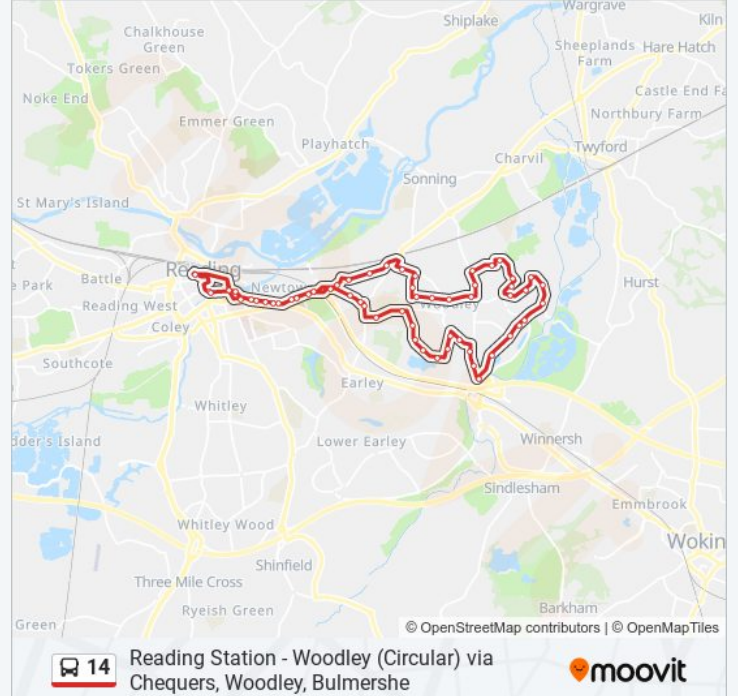

14 bus Info

Direction: Reading Town Centre

Stops: 57

Trip Duration: 68 min

Line Summary:

Brecon Road Parade, Woodley

Brandon Avenue, Woodley

Oakdale Walk, Woodley

Headley Close, Woodley

Woodley Piazza, Headley Park

Lysander Close, Woodley

Harvard Close, Woodley

Sunderland Close, Woodley

Sandford Lane, Woodley

Herald Way, Woodley

Dunbar Drive, Woodley

Oak Drive, Woodley

Colemans Moor Lane Foot, Woodley

Rivermead Road, Woodley

The Ridgeway, Woodley

Good Companions, Woodley

Drovers Way Top, Woodley

Mulberry Close, Woodley

Livingstone Gardens, Woodley

Erleigh Court Drive, North Earley

London Road - the Drive, North Earley

Liverpool Road, New Town

Cholmeley Road, New Town

Cemetery Junction, Reading

Reading College, Reading

Eldon Road, Reading

Huntley And Palmers, Reading Town Centre