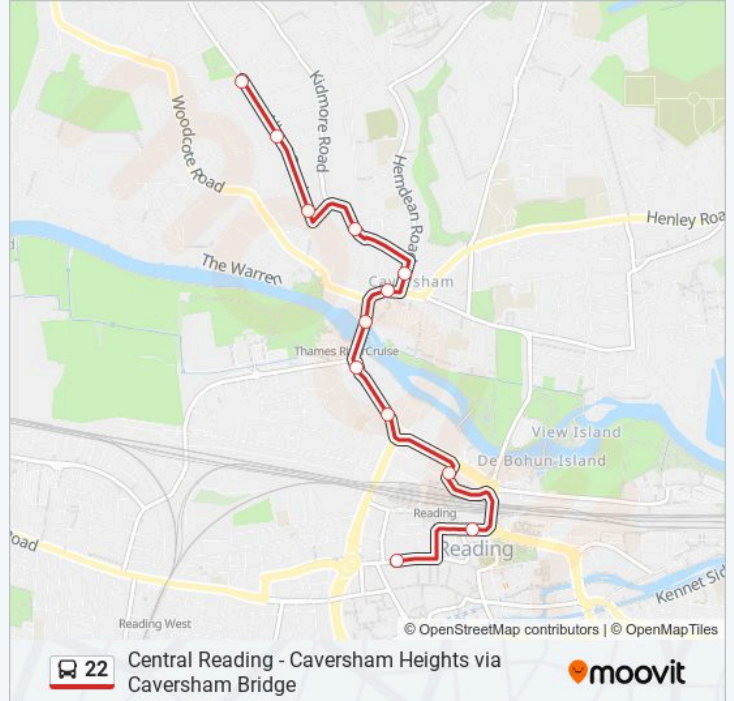

(1) Caversham Heights: 06:10 - 19:35(2) Reading Town Centre: 06:20 - 19:48

Use the Moovit App to find the closest 22 bus station near you and find out when is the next 22 bus arriving.

### Direction: Caversham Heights

12 stops

[VIEW LINE SCHEDULE](#)

- Friar Street, Reading Town Centre
- Forbury Road, Reading Town Centre
- Station North Interchange, Reading
- Swansea Road, Reading
- The Moderation, Reading
- Bridge Street Caversham, Caversham
- Church Street, Caversham
- Caversham Library, Caversham
- Priest Hill, Caversham
- The Mount, Caversham Heights
- Highmoor Road, Caversham Heights
- St Andrews Church, Caversham Heights

### 22 bus Info

**Direction:** Caversham Heights

**Stops:** 12

**Trip Duration:** 13 min

**Line Summary:**

**Direction: Reading Town Centre**

22 stops

[VIEW LINE SCHEDULE](#)

**22 bus Info**

**Direction:** Reading Town Centre

**Stops:** 22

**Trip Duration:** 24 min

**Line Summary:**

Swansea Road, Reading

Caversham Road Fire Station, Reading

South West Interchange, Reading Town Centre