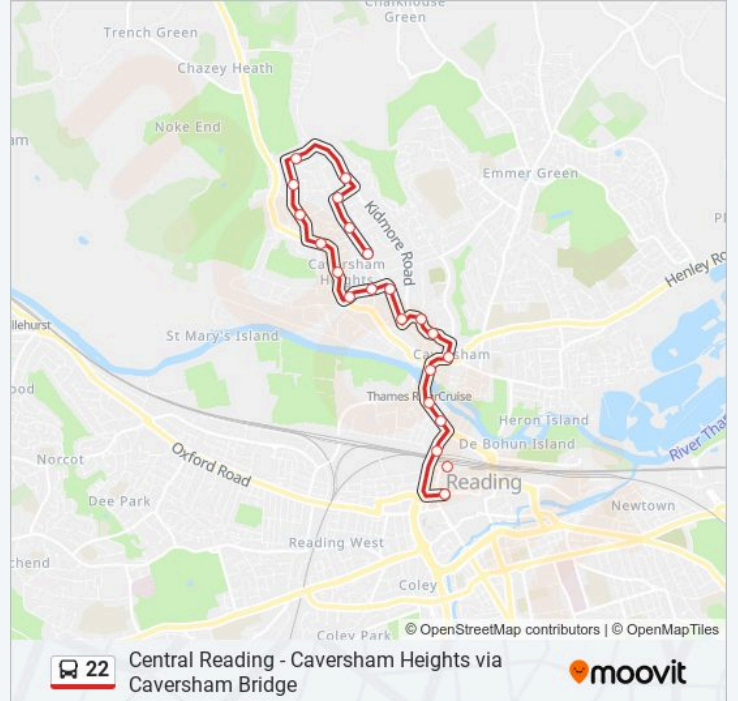

Swansea Road, Reading

Caversham Road Fire Station, Reading

South West Interchange, Reading Town Centre

Friar Street, Reading Town Centre

22 bus time schedules and route maps are available in an offline PDF at moovitapp.com. Use the Moovit App to see live bus times, train schedule or subway schedule, and step-by-step directions for all public transit in London.

© 2024 Moovit - All Rights Reserved