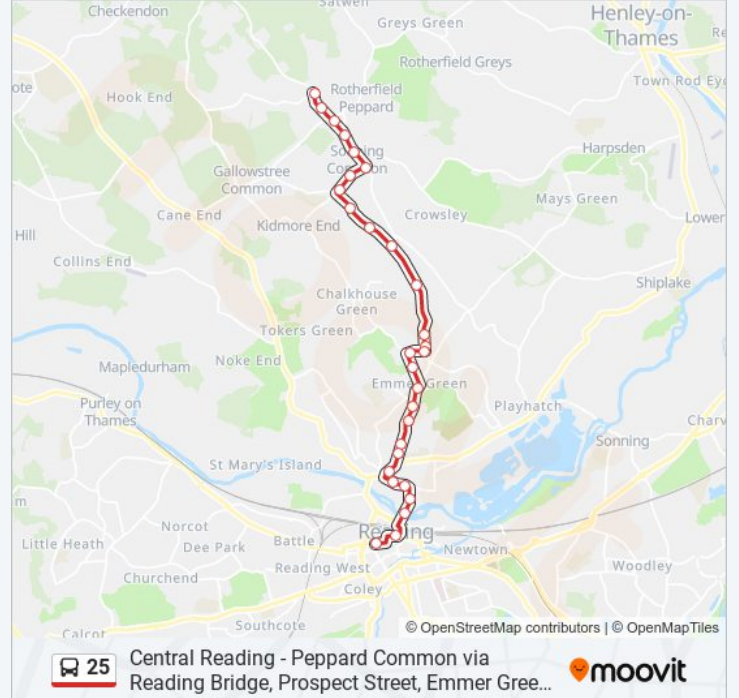

Kidmore End Turn, Sonning Common

Post Office, Sonning Common

Brinds Corner, Sonning Common

Sedgewell Road, Sonning Common

Gravel Hill Top, Sonning Common

Peppard Stores, Peppard Common

Peppard Cricket Club, Peppard Common

The Unicorn, Peppard Common

Direction: Reading Town Centre

31 stops

[VIEW LINE SCHEDULE](#)

The Unicorn, Peppard Common

Peppard Cricket Club, Peppard Common

Peppard Stores, Peppard Common

Gravel Hill Top, Sonning Common

Sedgewell Road, Sonning Common

Brinds Corner, Sonning Common

Post Office, Sonning Common

Kidmore End Turn, Sonning Common

Chiltern Edge School, Sonning Common

Westleigh Drive, Sonning Common

Essex Way, Sonning Common

Bird In Hand Turn, Sonning Common

Abbey Rugby Club, Chalkhouse Green

Tower Close, Emmer Green

Rose Hill, Emmer Green

Courtenay Drive, Emmer Green

Courtenay Drive Top, Emmer Green

Crawshay Drive, Emmer Green

25 bus Time Schedule

Reading Town Centre Route Timetable:

Sunday	08:20 - 18:20
Monday	05:45 - 21:00
Tuesday	05:45 - 21:00
Wednesday	05:45 - 21:00
Thursday	05:45 - 21:00
Friday	05:45 - 21:00
Saturday	07:20 - 20:20

25 bus Info

Direction: Reading Town Centre

Stops: 31

Trip Duration: 36 min

Line Summary: