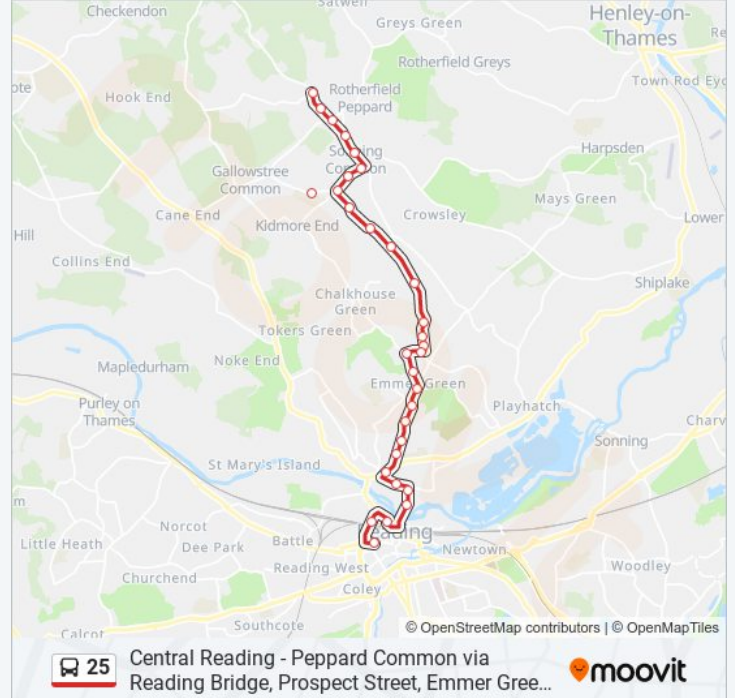

Chalgrove Way, Emmer Green

The Pond, Emmer Green

Buckingham Drive, Emmer Green

Surley Row, Emmer Green

Balmore Drive, Caversham

Newlands Avenue, Caversham

Prospect Street, Caversham

Westfield Road, Caversham

Kings Road Caversham, Lower Caversham

Hills Meadow, Lower Caversham

Station North Interchange, Reading

Caversham Road Fire Station, Reading

Friar Street, Reading Town Centre

25 bus time schedules and route maps are available in an offline PDF at moovitapp.com. Use the [Moovit App](#) to see live bus times, train schedule or subway schedule, and step-by-step directions for all public transit in London.

[About Moovit](#) • [MaaS Solutions](#) • [Supported Countries](#) • [Mooviter Community](#)

© 2024 Moovit - All Rights Reserved

Check Live Arrival Times