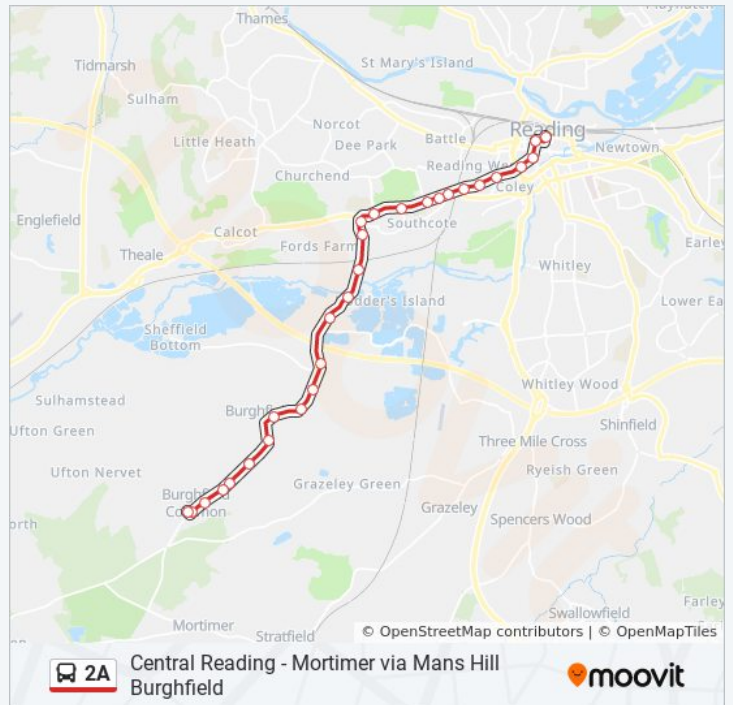

St Marys Butts, Reading Town Centre

Castle Street, Reading Town Centre

Russell Street, Castle Hill - Bath Road

Downshire Square, Castle Hill - Bath Road

Berkeley Avenue, Southcote

Southcote Road, Southcote

**2A bus Info**

**Direction:** Burghfield Common

**Stops:** 28

**Trip Duration:** 29 min

**Line Summary:**

Parkside Road, Prospect Park

Liebenrood Road, Prospect Park

Circuit Lane, Southcote