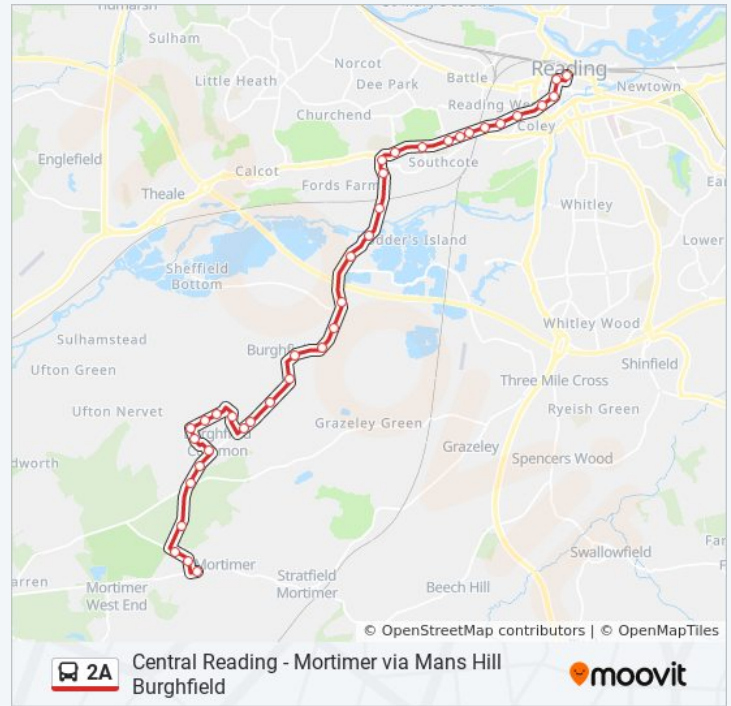

Stephens Close, Mortimer

Glenapp Grange, Mortimer

**Direction: Reading Town Centre**

44 stops

[VIEW LINE SCHEDULE](#)

Falcon Triangle, Brimpton Common

**2A bus Time Schedule**

Reading Town Centre Route Timetable: