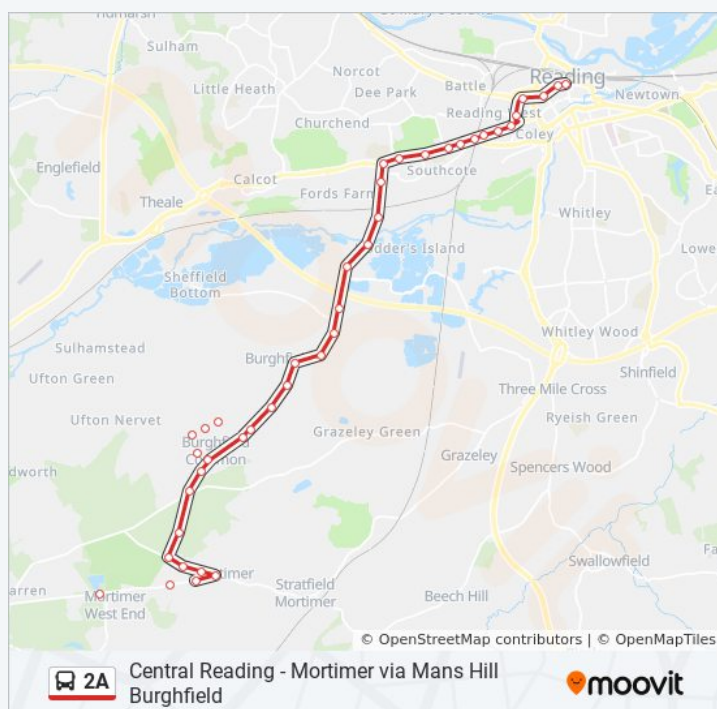

Honey End Lane, Prospect Park

Circuit Lane, Southcote

Liebenrood Road, Prospect Park

Tuesday	06:15 - 23:35
Wednesday	06:15 - 23:35
Thursday	06:15 - 23:35
Friday	06:15 - 23:35
Saturday	08:20 - 23:35

### 2A bus Info

**Direction:** Reading Town Centre

**Stops:** 44

**Trip Duration:** 40 min

**Line Summary:**

Parkside Road, Prospect Park

Southcote Road, Southcote

Berkeley Avenue, Southcote