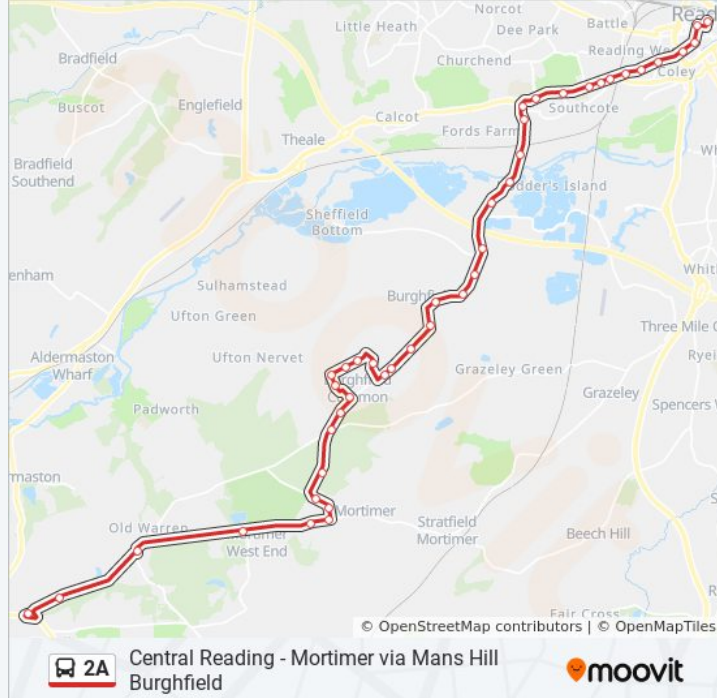

Hollybush Lane, Burghfield Common

Three Firs Way, Burghfield Common

Longmoor Lane, Mortimer

College Piece, Mortimer

Stephens Close, Mortimer

Drury Lane, Mortimer

Birch Lane, Mortimer

Ramptons Lane, Mortimer West End

Easter Park, Old Warren

Awe Main Gate, Brimpton Common

Falcon Triangle, Brimpton Common

**Direction: Burghfield Common**

28 stops

[VIEW LINE SCHEDULE](#)

Blagrove Street, Reading Town Centre

Friar Street, Reading Town Centre

St Marys Butts, Reading Town Centre

Castle Street, Reading Town Centre

Russell Street, Castle Hill - Bath Road

Downshire Square, Castle Hill - Bath Road

Berkeley Avenue, Southcote

Southcote Road, Southcote