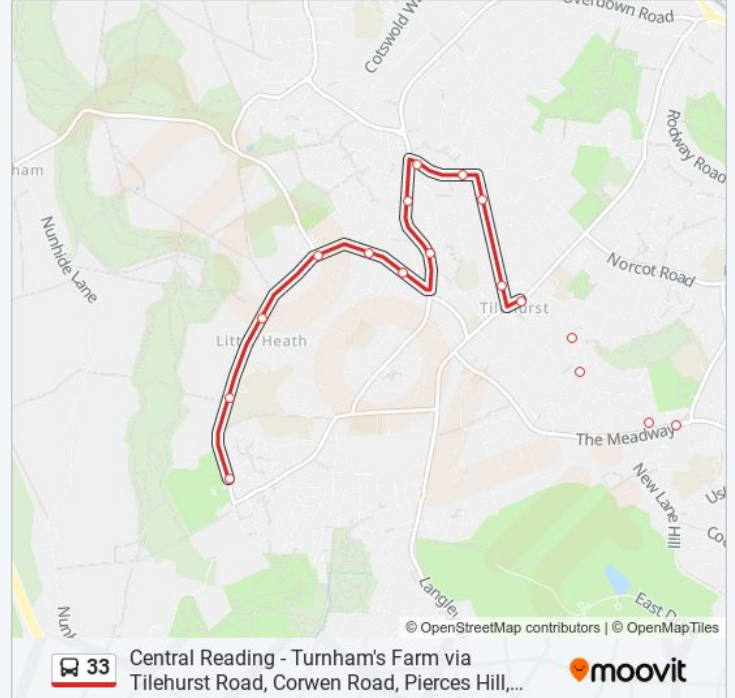

33 bus Info

Direction: Little Heath

Stops: 34

Trip Duration: 34 min

Line Summary:

Alford Close, Tilehurst

Tilehurst Triangle, Tilehurst

Tilehurst Triangle, Tilehurst

Crescent Road, Tilehurst

Pierces Hill Top, Tilehurst

Pierces Hill Foot, Tilehurst

Lower Elmstone Drive, Tilehurst

Ashton Close, Tilehurst

Normanstead Road, Tilehurst

Chapel Hill Westwood Glen, Tilehurst

Hallplace Farm, Little Heath

The Birchwoods, Little Heath

Little Heath School, Little Heath

Footpath To Stratford Way, Little Heath

Direction: Reading Town Centre

32 stops

[VIEW LINE SCHEDULE](#)

Footpath To Stratford Way, Little Heath

Bitterne Avenue, Turnhams Farm

Springfield, Turnhams Farm

Wellfield Close, Little Heath

Warborough Avenue, Little Heath

Ashton Close, Tilehurst

Lower Elmstone Drive, Tilehurst

Pierces Hill Foot, Tilehurst

Pierces Hill Top, Tilehurst