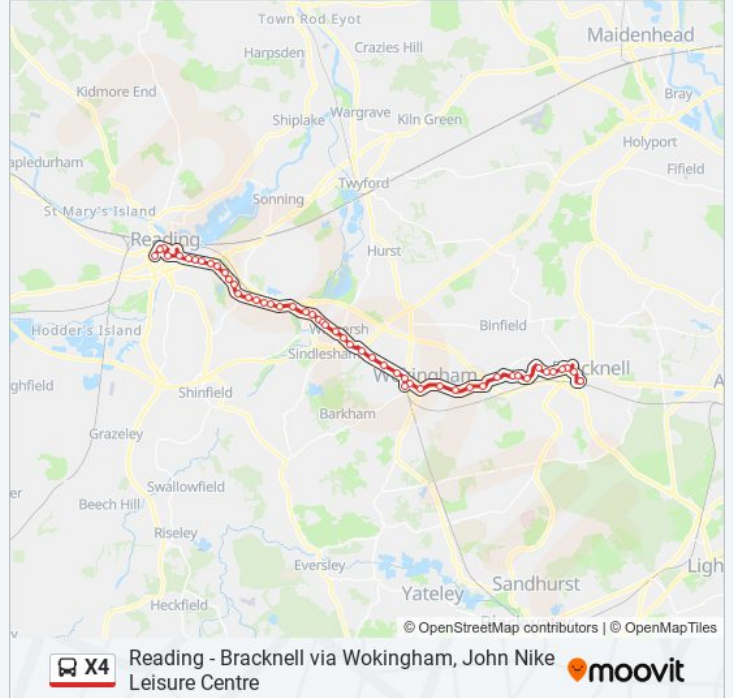

Easthampstead Road, Western Industrial Area

The Arena, Western Industrial Area

Arlington Square, Bracknell

Skimped Hill Lane - Health Centre, Bracknell

Bracknell Bus Station, Bracknell

**Direction: Reading Town Centre**

Stanton Close, Earley

Mays Lane, Earley

Three Tuns, Whiteknights

Melrose Avenue, Whiteknights

St Peters Road, Reading

Palmer Park Avenue, Reading

College Road, Palmer Park

Hamilton Road, Palmer Park