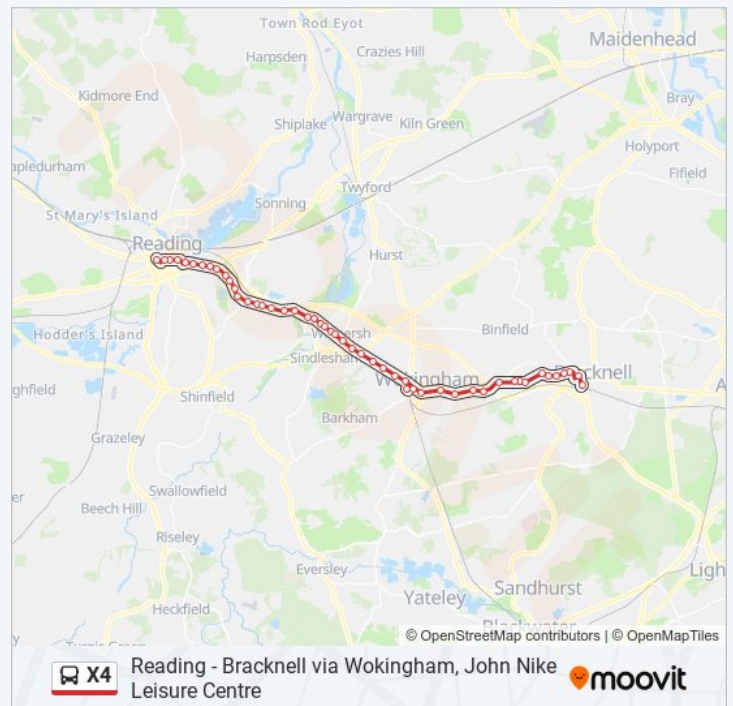

Arbor Lane, Winnersh

Bearwood Path, Winnersh

Drome Path, Winnersh

Cavendish Gardens, Loddon Bridge

Loddon Bridge Roundabout, Loddon Bridge

The George, Loddon Bridge

Sunday	09:27 - 20:18
Monday	06:31 - 20:29
Tuesday	06:31 - 20:29
Wednesday	06:31 - 20:29
Thursday	06:31 - 20:29
Friday	06:31 - 20:29
Saturday	08:04 - 20:40

#### X4 bus Info

**Direction:** Reading Town Centre

**Stops:** 50

**Trip Duration:** 63 min

**Line Summary:**

Meadow Road, Earley

Henley Wood Road, Earley

Earley Station, Earley

Stanton Close, Earley

Mays Lane, Earley

Three Tuns, Whiteknights

Melrose Avenue, Whiteknights

St Peters Road, Reading

Palmer Park Avenue, Reading

College Road, Palmer Park

Hamilton Road, Palmer Park