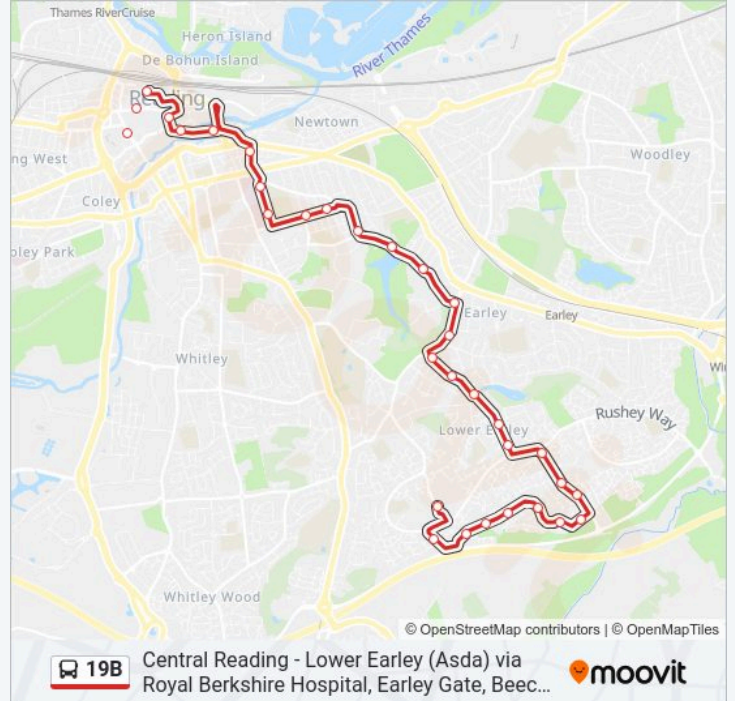

19B bus Info

Direction: Lower Earley District Centre

Stops: 32

Trip Duration: 45 min

Line Summary:

Thanington Way, Lower Earley

Fleetham Gardens, Lower Earley

Cutbush Lane, Lower Earley

Doddington Close, Lower Earley

Littington Close, Lower Earley

Chatteris Way - Gregory Close, Lower Earley

Chatteris Way - Firmstone Close, Lower Earley

Cutbush Lane, Lower Earley

Cutbush Close, Lower Earley

Bradmore Way, Lower Earley

Beeston Way, Lower Earley

Chalfont Way Asda, Lower Earley District Centre

Direction: Reading Town Centre

33 stops

[VIEW LINE SCHEDULE](#)

Chalfont Way Asda, Lower Earley District Centre

19B bus Info

Direction: Reading Town Centre

Stops: 33

Trip Duration: 37 min

Line Summary:

Earley Gate, Maiden Erlegh

Bridges Hall, Whiteknights

Mockbeggar, Whiteknights