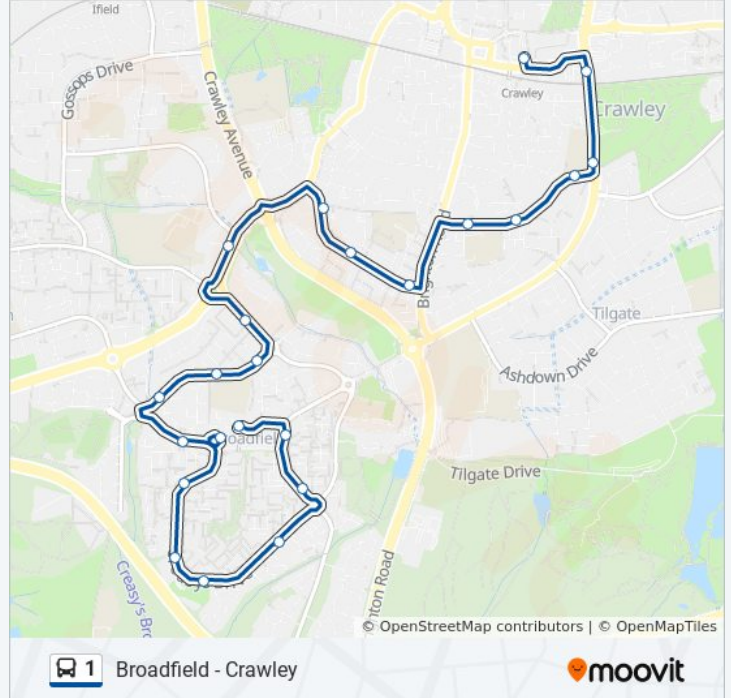

Southgate Parade, Southgate

Southgate Avenue, Southgate

Southgate Avenue North, Southgate

Town Centre South, Crawley

Bus Station, Crawley

1 bus time schedules and route maps are available in an offline PDF at moovitapp.com. Use the [Moovit App](#) to see live bus times, train schedule or subway schedule, and step-by-step directions for all public transit in London.

[About Moovit](#) • [MaaS Solutions](#) • [Supported Countries](#) • [Mooviter Community](#)

© 2024 Moovit - All Rights Reserved

Check Live Arrival Times