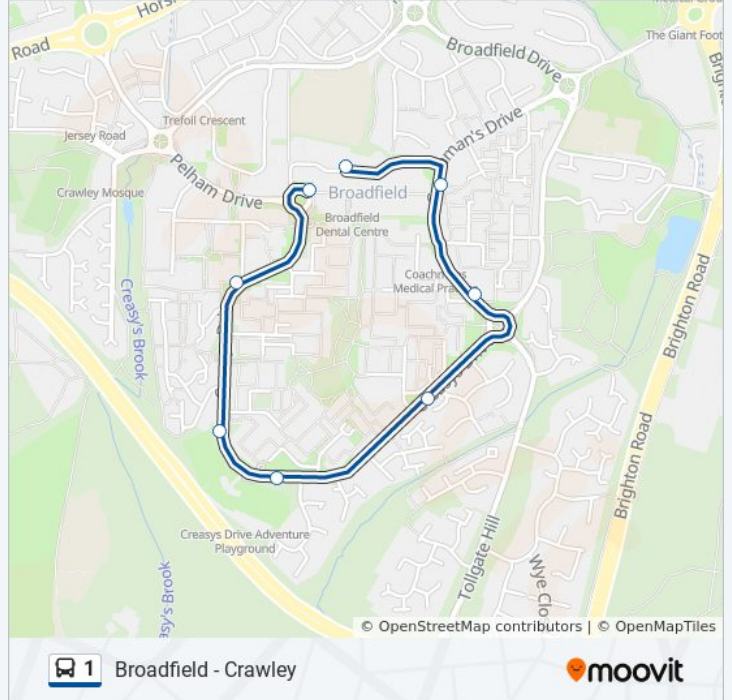

- Broadfield Barton North, Broadfield
- Coachmans Drive Central, Broadfield
- Coachmans Drive South, Broadfield
- Creasys Drive East, Broadfield
- Creasys Drive South, Broadfield
- Creasys Drive West, Broadfield
- Creasys Drive North, Broadfield
- Broadfield Barton, Broadfield

Line Summary:

Direction: Crawley

23 stops

[VIEW LINE SCHEDULE](#)

- Broadfield Barton North, Broadfield
- Coachmans Drive Central, Broadfield
- Coachmans Drive South, Broadfield
- Creasys Drive East, Broadfield
- Creasys Drive South, Broadfield
- Creasys Drive West, Broadfield
- Creasys Drive North, Broadfield
- Broadfield Barton, Broadfield
- Pelham Drive, Broadfield
- Trefoil Crescent, Broadfield
- Seymour School, Broadfield
- Sandringham Road, Broadfield
- Broadfield Drive, Broadfield
- Cheals Roundabout, Gossops Green
- Clayton Hill, Southgate
- Downland Place, Southgate
- Wensleydale, Southgate
- Barrington Road, Southgate

Direction: Crawley

Stops: 23

Trip Duration: 17 min

Line Summary:

Southgate Parade, Southgate

Southgate Avenue, Southgate

Southgate Avenue North, Southgate

Town Centre South, Crawley