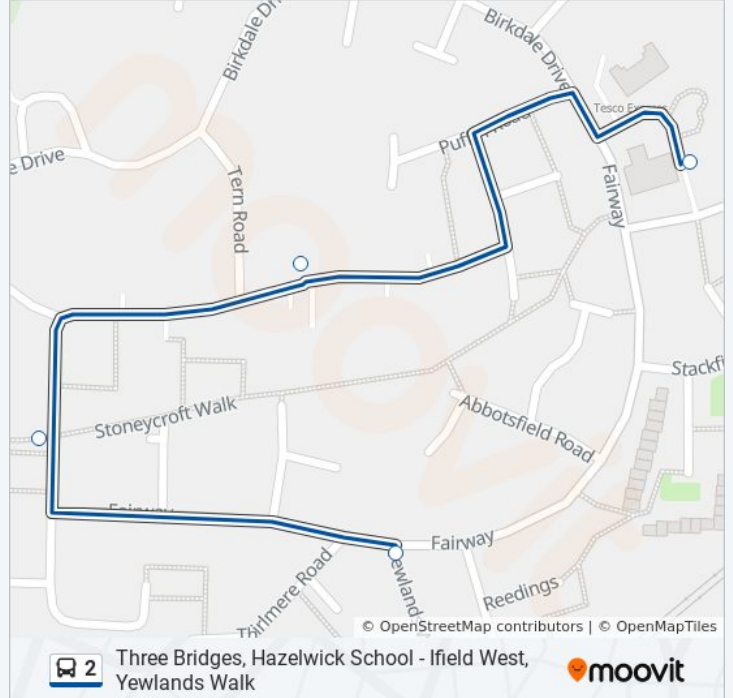

Line Summary:

Direction: Ifield West

4 stops

[VIEW LINE SCHEDULE](#)

Yewlands Walk, Ifield West

Stoneycroft Walk, Ifield West

Tern Road, Ifield West

Dobbins Place, Ifield West

Direction: Ifield West

Stops: 4

Trip Duration: 3 min

Line Summary:

Direction: Ifield West

30 stops

[VIEW LINE SCHEDULE](#)

- K2 Leisure Centre, Tilgate
- Broadfield Park, Broadfield
- Thomas Bennett School, Tilgate
- Canterbury Road, Tilgate
- Nash Road, Tilgate
- Whistler Close, Tilgate
- Weirbrook, Furnace Green
- The Charcoal Burner, Furnace Green
- Brantridge Road, Furnace Green
- Loppets Road, Furnace Green
- Southgate Avenue North, Southgate
- Town Centre South, Crawley
- Bus Station, Crawley
- Broadway, Crawley
- Orchard Street, Crawley
- Crawley Hospital, West Green
- The Apple Tree, West Green
- Ewhurst Road, West Green

2 bus Info

Direction: Ifield West

Stops: 30

Trip Duration: 35 min

Line Summary:

Ifield Drive, Ifield

Climping Road, Ifield

Graffham Close, Ifield

Direction: Tilgate

Stops: 30

Trip Duration: 36 min

Line Summary:

Bus Station, Crawley

Arora Hotel, Southgate

Southgate Avenue North, Southgate

Loppets Road, Furnace Green