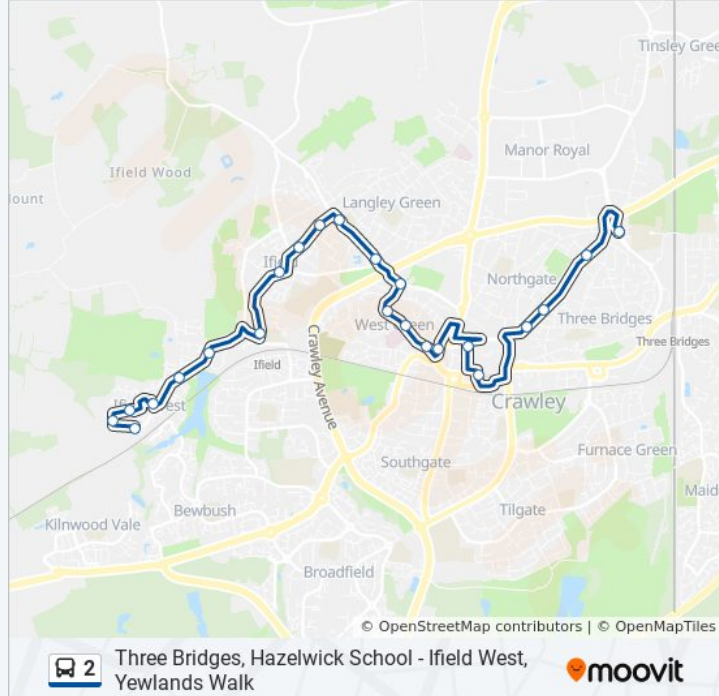

Yewlands Walk, Ifield West

Direction: Three Bridges

23 stops

[VIEW LINE SCHEDULE](#)

Yewlands Walk, Ifield West

Stoneycroft Walk, Ifield West

Tern Road, Ifield West

Dobbins Place, Ifield West

2 bus Info

Direction: Three Bridges

Stops: 23

Trip Duration: 28 min

Line Summary:

Broadway, Crawley

Bus Station, Crawley

Northgate Avenue South, Crawley

Northgate Avenue Central, Crawley

Northgate Avenue North, Crawley

Hazelwick School, Three Bridges

Direction: Tilgate

30 stops

[VIEW LINE SCHEDULE](#)

Yewlands Walk, Ifield West

Stoneycroft Walk, Ifield West

Direction: Tilgate

Stops: 30

Trip Duration: 36 min

Line Summary:

Bus Station, Crawley

Arora Hotel, Southgate

Southgate Avenue North, Southgate

Loppets Road, Furnace Green