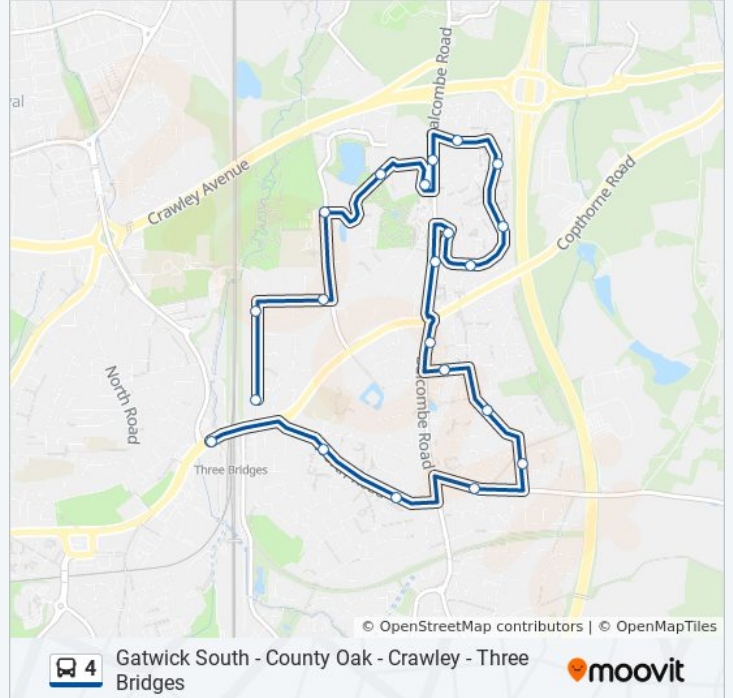

Greyhound Slip, Pound Hill

Wentworth Drive, Crabbet Park

Sedgefield Close, Crabbet Park

Kelso Close, Crabbet Park

Ashurst Drive, Crabbet Park

### 4 bus Info

**Direction:** Three Bridges

**Stops:** 21

**Trip Duration:** 13 min

**Line Summary:**

Burleys Road, Pound Hill

Pound Hill Parade, Pound Hill

Three Bridges Station, Three Bridges