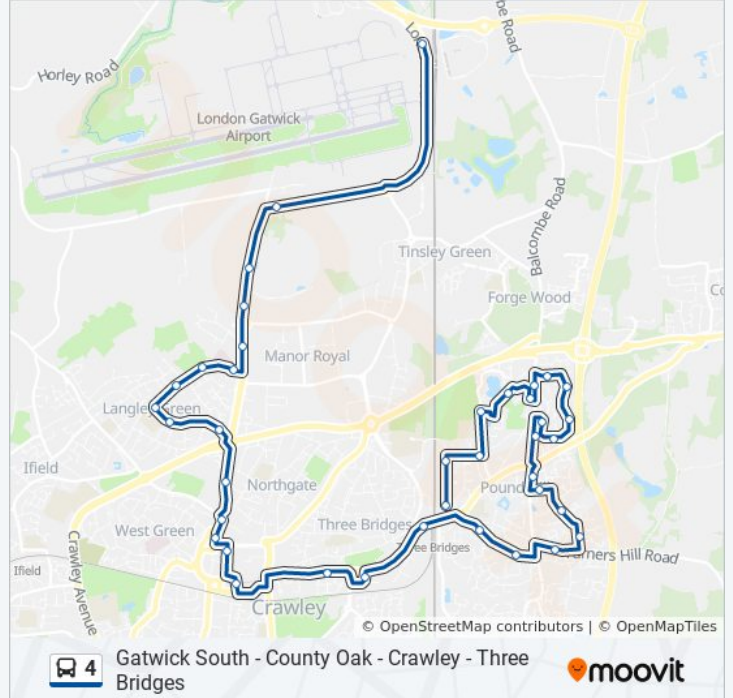

**4 bus Info**  
**Direction:** Gatwick Airport  
**Stops:** 39  
**Trip Duration:** 45 min  
**Line Summary:**

Squareabout, Three Bridges

Haslett Avenue East, Crawley

Bus Station, Crawley

Broadway, Crawley

Langley Green Hospital, Langley Green

London Road County Oak, County Oak

Betts Way, County Oak

Gatwick Manor Hotel, Manor Royal

Lowfield Heath Roundabout, Lowfield Heath

South Terminal

### Direction: Three Bridges

19 stops

[VIEW LINE SCHEDULE](#)

Gatwick Airport (South Terminal)

Lowfield Heath Roundabout, Lowfield Heath

Gatwick Manor Hotel, Manor Royal

Betts Way, County Oak

Retail Park, County Oak

### 4 bus Info

**Direction:** Three Bridges

**Stops:** 19

**Trip Duration:** 30 min

**Line Summary:**

London Road South, Northgate

Multiplex, Crawley

Broadway, Crawley