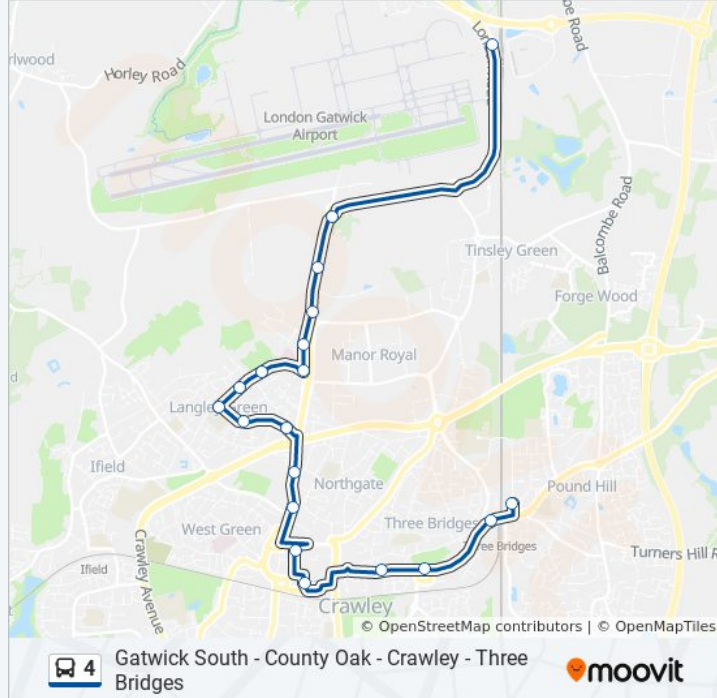

### Direction: Three Bridges

19 stops

[VIEW LINE SCHEDULE](#)

Gatwick Airport (South Terminal)

Lowfield Heath Roundabout, Lowfield Heath

Gatwick Manor Hotel, Manor Royal

Betts Way, County Oak

Retail Park, County Oak

### 4 bus Info

**Direction:** Three Bridges

**Stops:** 19

**Trip Duration:** 30 min

**Line Summary:**

London Road South, Northgate

Multiplex, Crawley

Broadway, Crawley

Bus Station, Crawley

Haslett Avenue East, Crawley

Squareabout, Three Bridges

Three Bridges Station, Three Bridges

Park Way, Three Bridges

Greyhound Slip, Pound Hill

Wentworth Drive, Crabbet Park

Sedgefield Close, Crabbet Park

Kelso Close, Crabbet Park

Ashurst Drive, Crabbet Park