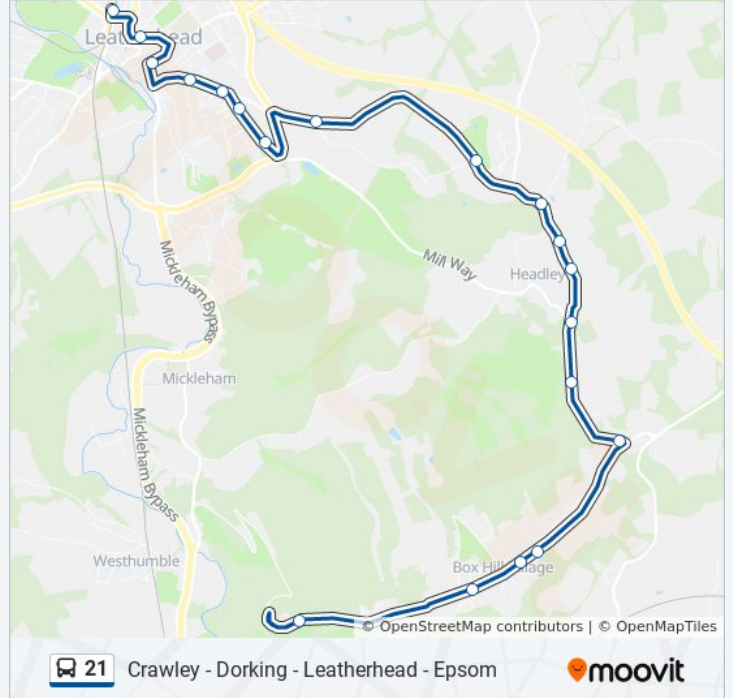

Use the Moovit App to find the closest 21 bus station near you and find out when is the next 21 bus arriving.

**Direction: Box Hill**

19 stops

[VIEW LINE SCHEDULE](#)

- Leatherhead Railway Station (T)
- Leret Way, Leatherhead
- The Crescent, Leatherhead
- Highlands Road, Leatherhead
- Seeability, Leatherhead
- Clinton Road, Leatherhead
- Glenheadon Rise, Leatherhead
- Tyrrells Wood, Leatherhead
- Headley Court, Headley
- Hurst Lane, Headley
- The Cock Inn, Headley
- Broome Close, Headley
- Crossroads, Headley
- Headley Common Road, Headley
- Headley Common Road, Pebblecombe
- The Tree, Box Hill
- Post Office, Box Hill
- Woodlands Park, Box Hill
- Nt Visitors Centre, Box Hill

**21 bus Time Schedule**

Box Hill Route Timetable:

Sunday	Not Operational
Monday	19:08
Tuesday	19:08
Wednesday	19:08
Thursday	19:08
Friday	19:08
Saturday	Not Operational

**21 bus Info**

**Direction:** Box Hill

**Stops:** 19

**Trip Duration:** 27 min

**Line Summary:**