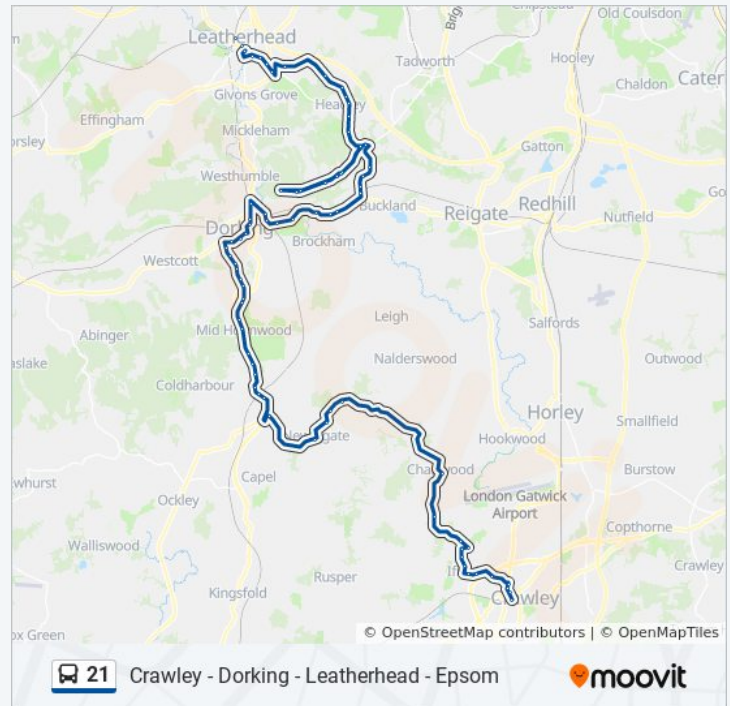

### 21 bus Info

**Direction:** Leatherhead

**Stops:** 73

**Trip Duration:** 94 min

**Line Summary:**

The White Horse Dorking (N)

Moores Road (J)

London Road, Pippbrook