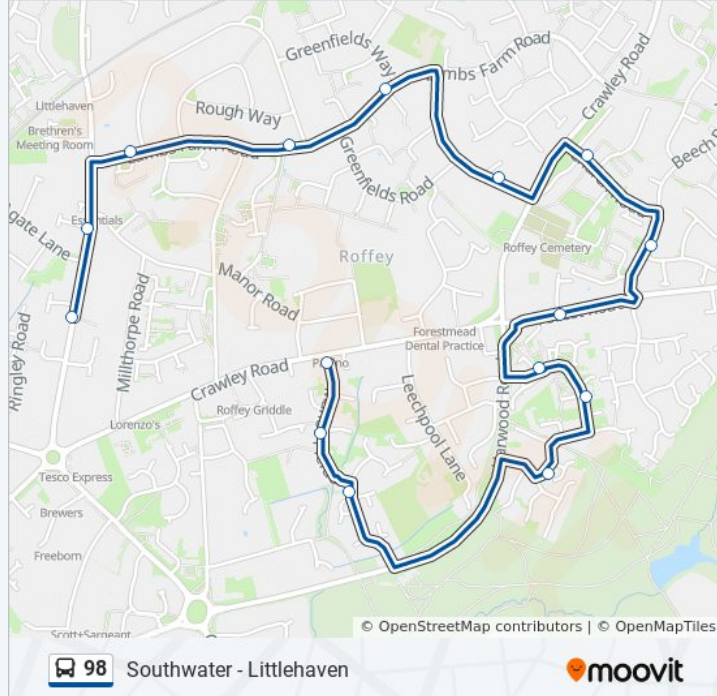

Rowan Way, Roffey

Forest Close, Roffey

Gillett Court, Roffey

Murray Court, Roffey

Falklands Drive, Roffey

98 bus Time Schedule

Roffey Route Timetable:

Sunday	18:36 - 19:01
Monday	18:00 - 20:50
Tuesday	18:00 - 20:50
Wednesday	18:00 - 20:50
Thursday	18:00 - 20:50
Friday	18:00 - 20:50
Saturday	18:31 - 20:50

98 bus Info

Direction: Roffey

Stops: 15

Trip Duration: 10 min

Line Summary:

Mill Farm Road, Roffey

Chesterton Court, Roffey

Crawley Road, Roffey

Direction: Southwater

16 stops

[VIEW LINE SCHEDULE](#)

The Copse, Southwater

The Brook, Southwater

Camelot Close, Southwater

Easteds Lane, Southwater

Cripplegate Lane, Southwater

Country Park, Southwater

Millfield North, Southwater

Millfield South, Southwater

Cripplegate Corner, Southwater

Shipleigh Road, Southwater

Woodlands Way, Southwater

Ash Road, Southwater

Church Lane, Southwater