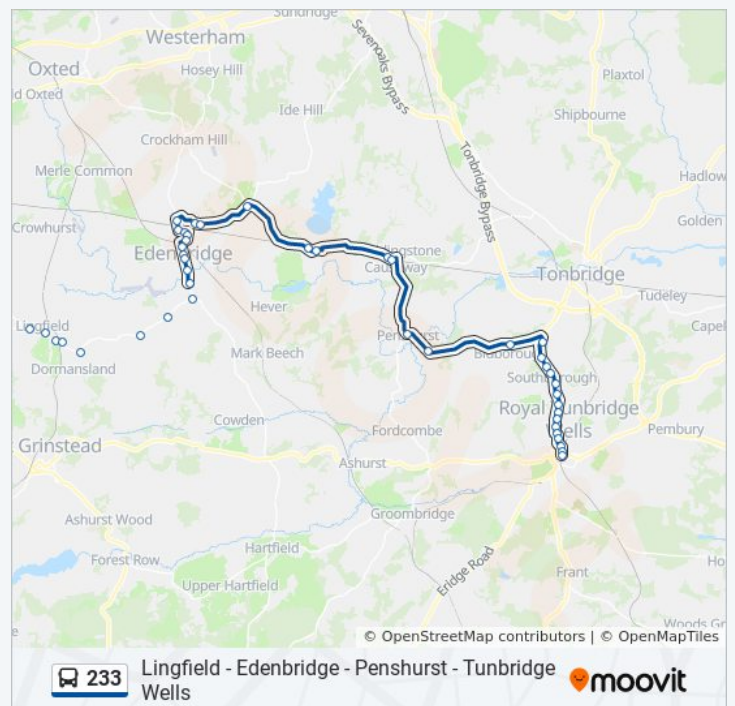

Railway Station, Penshurst

Institute, Penshurst

Swaylands, Penshurst

The Kentish Hare, Bidborough

Bidborough Corner, Southborough

Birchwood Avenue, Southborough

The Fountain, Southborough

Sheffield Road, Southborough

Hythe Close, Southborough

Tuesday	07:05 - 17:05
Wednesday	07:05 - 17:05
Thursday	07:05 - 17:05
Friday	07:05 - 17:05
Saturday	08:59 - 16:48

233 bus Info

Direction: Tunbridge Wells

Stops: 44

Trip Duration: 51 min

Line Summary:

Library, Southborough

Tunbridge Wells Boys' Grammar School, St Johns

Ymca, St Johns

East Cliff Road, St Johns

The Skinners' School, St Johns

St John's Church, St Johns

Woodbury Park Road, St Johns

Grosvenor Road, Tunbridge Wells

Royal Victoria Place, Tunbridge Wells

War Memorial, Tunbridge Wells

233 bus time schedules and route maps are available in an offline PDF at moovitapp.com. Use the [Moovit App](#) to see live bus times, train schedule or subway schedule, and step-by-step directions for all public transit in London.