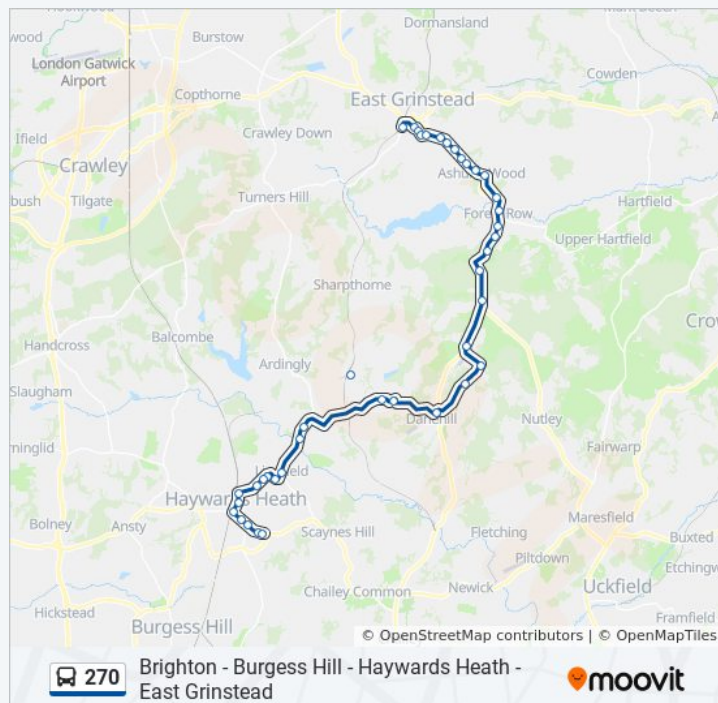

The Red Lion, Chelwood Gate

Stone Quarry Road, Chelwood Gate

Baxters Lane, Chelwood Common

Oak Tree Cottages, Danehill

Lucas, Horsted Keynes

Lewes Road, Horsted Keynes

Buxshalls, Haywards Heath

Hollyrood, Haywards Heath

270 bus Time Schedule

Haywards Heath Route Timetable:

Sunday	Not Operational
Monday	19:00
Tuesday	19:00
Wednesday	19:00
Thursday	19:00
Friday	19:00
Saturday	19:00

270 bus Info

Direction: Haywards Heath

Stops: 39

Trip Duration: 52 min

Line Summary:

High Street, Lindfield

Lindfield Common, Lindfield

Hickman's Lane, Haywards Heath

West Common Drive, Haywards Heath

Summerhill Lane, Haywards Heath

Perrymount Road, Haywards Heath

Jireh Court, Haywards Heath

The Broadway, Haywards Heath

South Road, Haywards Heath

The Priory, Haywards Heath

Dellney Avenue, Haywards Heath

Princess Royal Hospital, Haywards Heath

270 bus time schedules and route maps are available in an offline PDF at moovitapp.com. Use the [Moovit App](#) to see live bus times, train schedule or subway schedule, and step-by-step directions for all public transit in London.