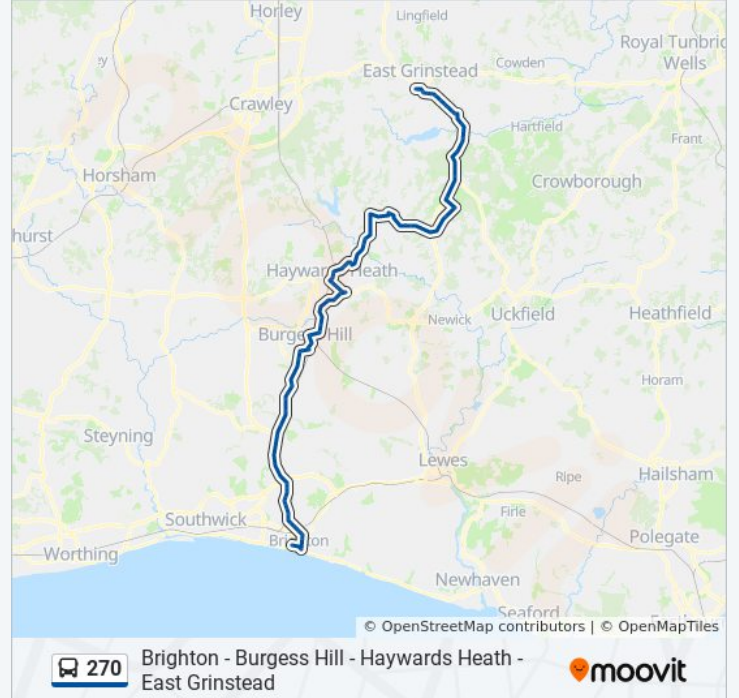

London Road, Burgess Hill

Station Road, Burgess Hill

Queen Elizabeth Avenue, Burgess Hill

Queens Crescent, Burgess Hill

Church Road, Burgess Hill

Midfields Drive, Burgess Hill

St Wilfreds Road, Burgess Hill

Lidl, Burgess Hill

Wivelsfield Station, Burgess Hill

Worlds End, Burgess Hill

Valebridge Close, Burgess Hill

New House Farm, Haywards Heath

Rocky Lane, Haywards Heath

Colwell Gardens, Haywards Heath

Princess Royal Hospital, Haywards Heath

Dellney Avenue, Haywards Heath

The Priory, Haywards Heath

South Road, Haywards Heath

Victoria Recreation Ground, Haywards Heath

The Broadway, Haywards Heath

Jireh Court, Haywards Heath

Perrymount Road, Haywards Heath