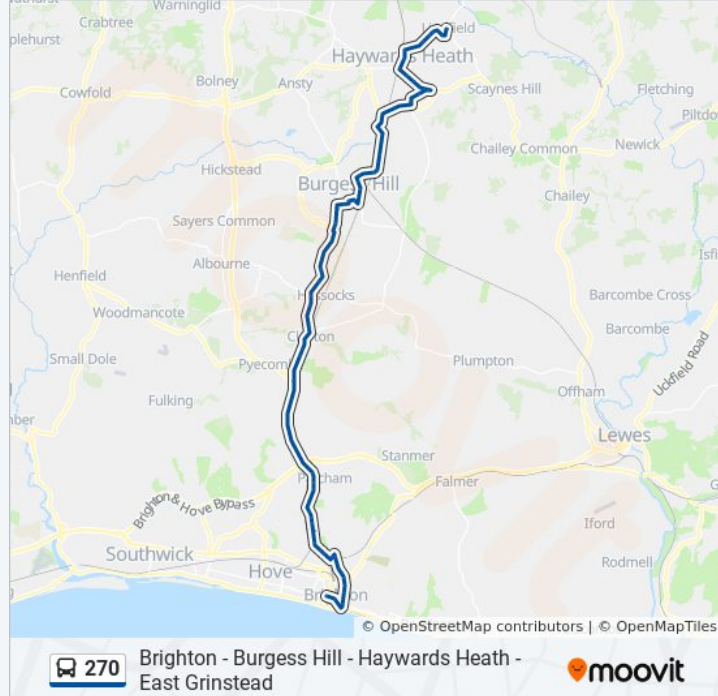

Summerhill Lane, Haywards Heath

Perrymount Road, Haywards Heath

Jireh Court, Haywards Heath

The Broadway, Haywards Heath

South Road, Haywards Heath

The Priory, Haywards Heath

Dellney Avenue, Haywards Heath

Princess Royal Hospital, Haywards Heath

Colwell Gardens, Haywards Heath

Rocky Lane, Haywards Heath

New House Farm, Haywards Heath

Valebridge Close, Burgess Hill

Worlds End, Burgess Hill

Wivelsfield Station, Burgess Hill

Lidl, Burgess Hill

St Wilfreds Road, Burgess Hill

Midfields Drive, Burgess Hill

Church Road, Burgess Hill

Civic Way, Burgess Hill

Queen Elizabeth Avenue, Burgess Hill

Station Road, Burgess Hill

London Road, Burgess Hill

Friars Oak, Hassocks

Little Copse Road, Hassocks

Ridgeside Avenue, Patcham

The Deneway East, Brighton

Tongdean Lane East, Brighton

Cedars Gardens, Brighton

Varndean Road, Brighton

Harrington Road, Brighton

Preston Drove, Brighton

Nestor Court, Brighton