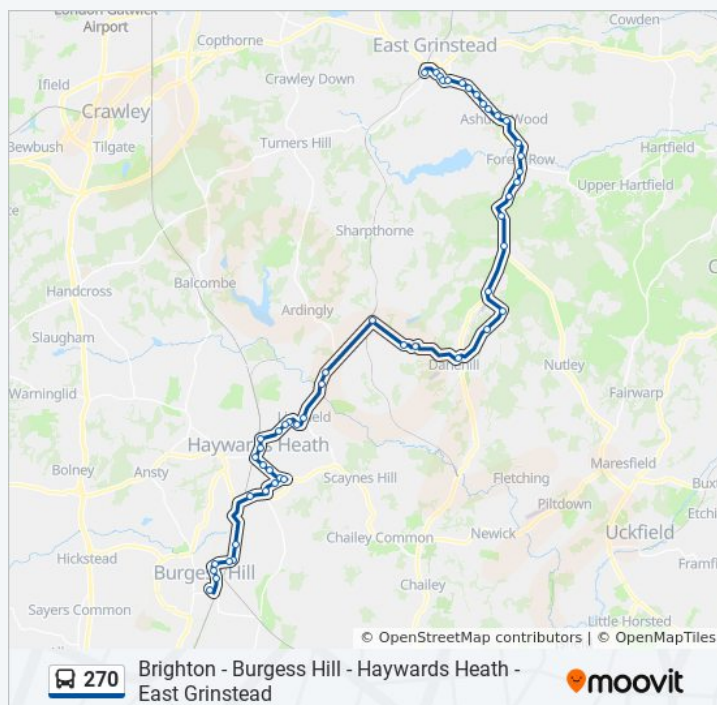

Oak Tree Cottages, Danehill

Lucas, Horsted Keynes

Lewes Road, Horsted Keynes

Horsted Keynes Station, Horsted Keynes

Buxshalls, Haywards Heath

Hollyrood, Haywards Heath

High Street, Lindfield

Lindfield Common, Lindfield

Hickman's Lane, Haywards Heath

West Common Drive, Haywards Heath

Summerhill Lane, Haywards Heath

Monday	Not Operational
Tuesday	Not Operational
Wednesday	Not Operational
Thursday	Not Operational
Friday	Not Operational
Saturday	Not Operational

270 bus Info

Direction: Burgess Hill

Stops: 50

Trip Duration: 69 min

Line Summary:

Perrymount Road, Haywards Heath

Jireh Court, Haywards Heath

The Broadway, Haywards Heath