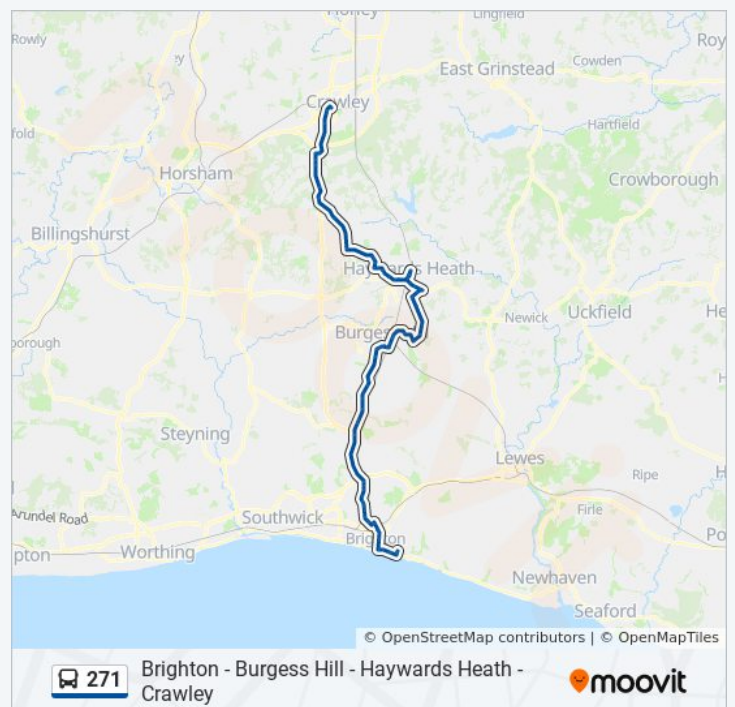

High Street, Cuckfield

Hatchlands, Cuckfield

Warden Park School, Cuckfield

The Wheatsheaf, Cuckfield

Copyhold Lane, Cuckfield

Isaac's Lane, Haywards Heath

Nightingale Centre, Haywards Heath

The Broadway, Haywards Heath

Jireh Court, Haywards Heath

Perrymount Road, Haywards Heath

Jireh Court, Haywards Heath

The Broadway, Haywards Heath

South Road, Haywards Heath

The Priory, Haywards Heath

Dellney Avenue, Haywards Heath

Princess Royal Hospital, Haywards Heath

Colwell Gardens, Haywards Heath

Tuesday	05:03 - 18:40
Wednesday	05:03 - 18:40
Thursday	05:03 - 18:40
Friday	05:03 - 18:40
Saturday	08:02 - 15:53

271 bus Info

Direction: Kemp Town

Stops: 86

Trip Duration: 104 min

Line Summary:

Rocky Lane, Haywards Heath

Fox Hill, Haywards Heath

Fox And Hounds, Haywards Heath

Ote Hall Chapel, Wivelsfield

Bethel Baptist Chapel, Wivelsfield

St George's Park, Burgess Hill

Janes Lane, Burgess Hill