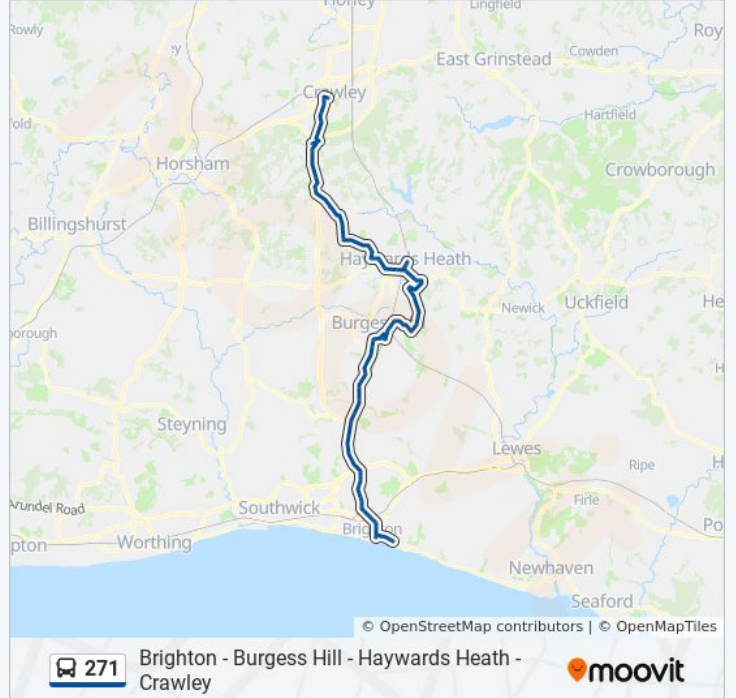

Direction: Crawley

82 stops

[VIEW LINE SCHEDULE](#)

- County Hospital, Kemp Town
- College Place, Kemp Town
- Upper Bedford Street, Kemp Town
- Park Street, Kemp Town
- Devonshire Place, Brighton
- Law Courts, Brighton
- Old Steine, Brighton
- St Peter's Church, Brighton
- London Road Shops, Brighton
- York Hill, Brighton
- Preston Circus, Brighton
- Springfield Road, Brighton
- Stanford Avenue, Brighton
- Nestor Court, Brighton
- Rookery Close, Brighton
- Preston Drove, Brighton
- Harrington Road, Brighton
- Varndean Road, Brighton
- Cedars Gardens, Brighton
- Tongdean Lane East, Brighton
- The Deneway East, Brighton

Direction: Crawley

Stops: 82

Trip Duration: 102 min

Line Summary:

Ridgeside Avenue, Patcham
Brangwyn Crescent, Patcham
Patcham Place, Patcham
Garage, Pyecombe
Rockrose, Pyecombe
Jack And Jill, Clayton
Nurseries, Hassocks
Stonepound Crossroads, Hassocks
Little Copse Road, Hassocks
Friars Oak, Hassocks
London Road, Burgess Hill
Station Road, Burgess Hill
Queen Elizabeth Avenue, Burgess Hill
Queens Crescent, Burgess Hill
Church Road, Burgess Hill
Railway Station, Burgess Hill
Oakwood Road, Burgess Hill
Mayfield Court, Burgess Hill
St Andrew's Church, Burgess Hill
Junction Close, Burgess Hill
Valebridge Drive, Burgess Hill
Janes Lane, Burgess Hill
St George's Park, Burgess Hill
Bethel Baptist Chapel, Wivelsfield
Ote Hall Chapel, Wivelsfield
Fox And Hounds, Haywards Heath
Weald Rise, Haywards Heath
Fox Hill, Haywards Heath
Princess Royal Hospital, Haywards Heath
Dellney Avenue, Haywards Heath
The Priory, Haywards Heath
South Road, Haywards Heath
Victoria Recreation Ground, Haywards Heath

Bedford Street South, Kemp Town

Burlington Street, Kemp Town

Paston Place, Kemp Town

Eaton Place, Kemp Town

County Hospital, Kemp Town

271 bus time schedules and route maps are available in an offline PDF at moovitapp.com. Use the [Moovit App](#) to see live bus times, train schedule or subway schedule, and step-by-step directions for all public transit in London.