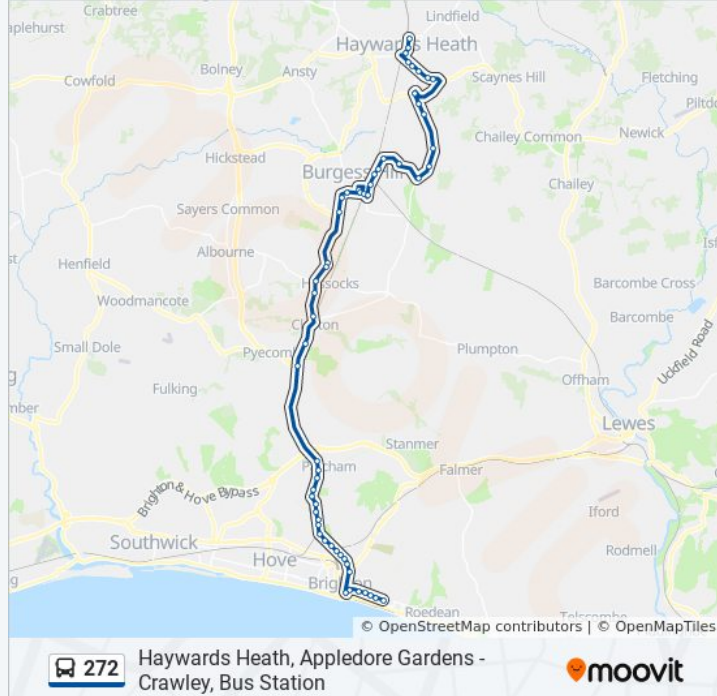

Junction Close, Burgess Hill

Valebridge Drive, Burgess Hill

Janes Lane, Burgess Hill

St George's Park, Burgess Hill

Bethel Baptist Chapel, Wivelsfield

Ote Hall Chapel, Wivelsfield

Fox And Hounds, Haywards Heath

Weald Rise, Haywards Heath

Fox Hill, Haywards Heath

Princess Royal Hospital, Haywards Heath

Dellney Avenue, Haywards Heath

The Priory, Haywards Heath

South Road, Haywards Heath

Victoria Recreation Ground, Haywards Heath

The Broadway, Haywards Heath

Jireh Court, Haywards Heath

Perrymount Road, Haywards Heath

Direction: Haywards Heath

44 stops

[VIEW LINE SCHEDULE](#)

Bus Station, Crawley

Haslett Avenue East, Crawley