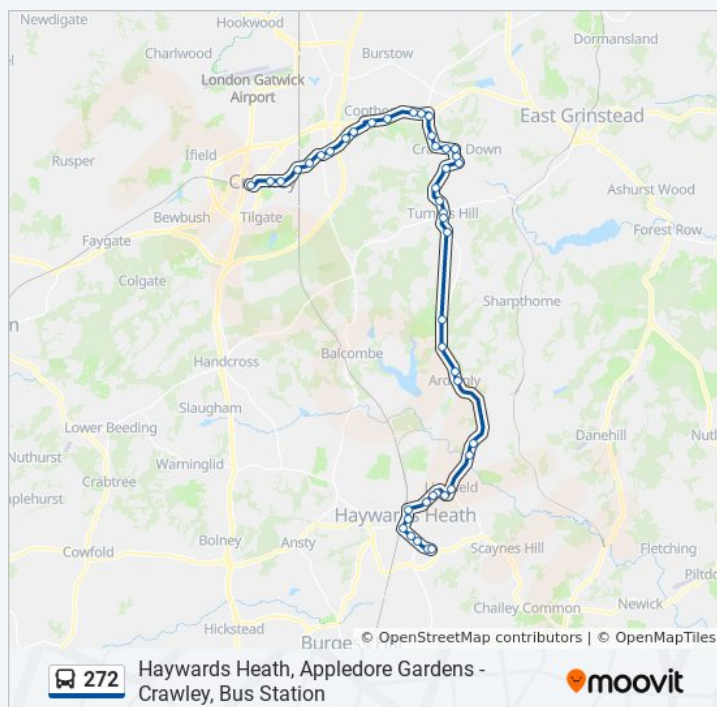

War Memorial, Crawley Down

Sunnymead, Crawley Down

Royal Oak, Crawley Down

Grange Road, Crawley Down

Stonecroft, Crawley Down

Medway, Turners Hill

The Crown, Turners Hill

Withypitts Pond, Turners Hill

Tarana, Turners Hill

Kew Wakehurst, Wakehurst Place

272 bus Time Schedule

Haywards Heath Route Timetable:

Sunday	Not Operational
Monday	06:55 - 07:36
Tuesday	06:55 - 07:36
Wednesday	06:55 - 07:36
Thursday	06:55 - 07:36
Friday	06:55 - 07:36
Saturday	07:50 - 17:10

272 bus Info

Direction: Haywards Heath

Stops: 44

Trip Duration: 52 min

Line Summary:

The Gardeners Arms, Ardingly
Hett Close, Ardingly
Hapstead Hall, Ardingly
Buxshalls, Haywards Heath
Hollyrood, Haywards Heath
High Street, Lindfield
Lindfield Common, Lindfield
Hickman's Lane, Haywards Heath
West Common Drive, Haywards Heath
Summerhill Lane, Haywards Heath
Perrymount Road, Haywards Heath
Jireh Court, Haywards Heath
The Broadway, Haywards Heath
South Road, Haywards Heath
The Priory, Haywards Heath
Dellney Avenue, Haywards Heath
Princess Royal Hospital, Haywards Heath

Direction: Kemp Town

97 stops

[VIEW LINE SCHEDULE](#)

Bus Station, Crawley
Haslett Avenue East, Crawley
Squareabout, Three Bridges
Three Bridges Station, Three Bridges
Worth Park Avenue, Pound Hill
Ridley's Corner, Pound Hill
Blackheath, Wakehams Green
Garden Centre, Wakehams Green
Petrol Station, Wakehams Green
Copthorne Hotel, Copthorne
New Town, Copthorne
Abergavenny Gardens, Copthorne