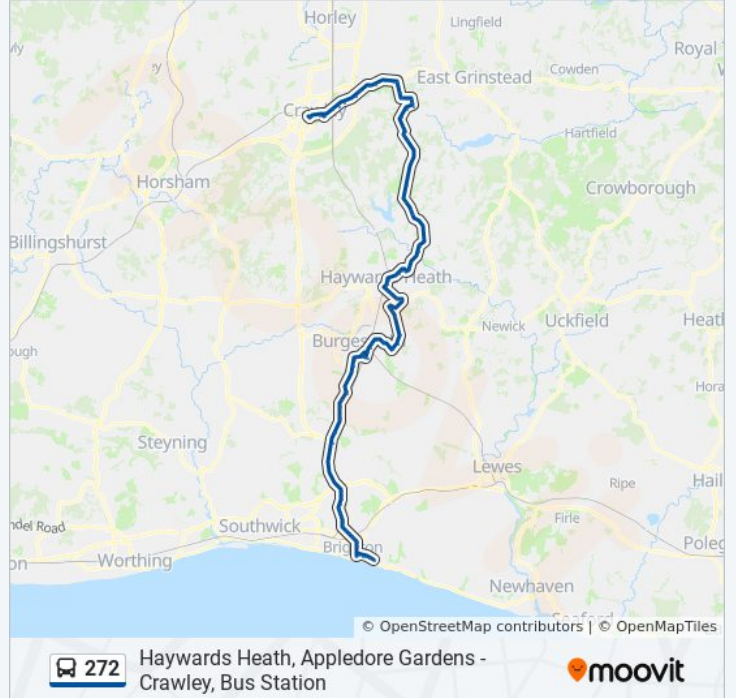

Use the Moovit App to find the closest 272 bus station near you and find out when is the next 272 bus arriving.

Direction: Crawley

94 stops

[VIEW LINE SCHEDULE](#)

- County Hospital, Kemp Town
- College Place, Kemp Town
- Upper Bedford Street, Kemp Town
- Park Street, Kemp Town
- Devonshire Place, Brighton
- Law Courts, Brighton
- Old Steine, Brighton
- St Peter's Church, Brighton
- London Road Shops, Brighton
- York Hill, Brighton
- Preston Circus, Brighton
- Springfield Road, Brighton
- Stanford Avenue, Brighton
- Nestor Court, Brighton
- Rookery Close, Brighton
- Preston Drove, Brighton
- Harrington Road, Brighton
- Varndean Road, Brighton
- Cedars Gardens, Brighton
- Tongdean Lane East, Brighton
- The Deneway East, Brighton

272 bus Info

Direction: Crawley

Stops: 94

Trip Duration: 113 min

Line Summary:

Ridgeside Avenue, Patcham
Brangwyn Crescent, Patcham
Patcham Place, Patcham
Garage, Pyecombe
Rockrose, Pyecombe
Jack And Jill, Clayton
Nurseries, Hassocks
Stonepound Crossroads, Hassocks
Little Copse Road, Hassocks
Friars Oak, Hassocks
London Road, Burgess Hill
Station Road, Burgess Hill
Queen Elizabeth Avenue, Burgess Hill
Queens Crescent, Burgess Hill
Church Road, Burgess Hill
Railway Station, Burgess Hill
Oakwood Road, Burgess Hill
Mayfield Court, Burgess Hill
St Andrew's Church, Burgess Hill
Junction Close, Burgess Hill
Valebridge Drive, Burgess Hill
Janes Lane, Burgess Hill
St George's Park, Burgess Hill
Bethel Baptist Chapel, Wivelsfield
Ote Hall Chapel, Wivelsfield
Fox And Hounds, Haywards Heath
Weald Rise, Haywards Heath
Fox Hill, Haywards Heath
Princess Royal Hospital, Haywards Heath
Dellney Avenue, Haywards Heath
The Priory, Haywards Heath
South Road, Haywards Heath
Victoria Recreation Ground, Haywards Heath

The Broadway, Haywards Heath

Jireh Court, Haywards Heath

Perrymount Road, Haywards Heath

Summerhill Lane, Haywards Heath

West Common Drive, Haywards Heath

Hickman's Lane, Haywards Heath

Lindfield Common, Lindfield