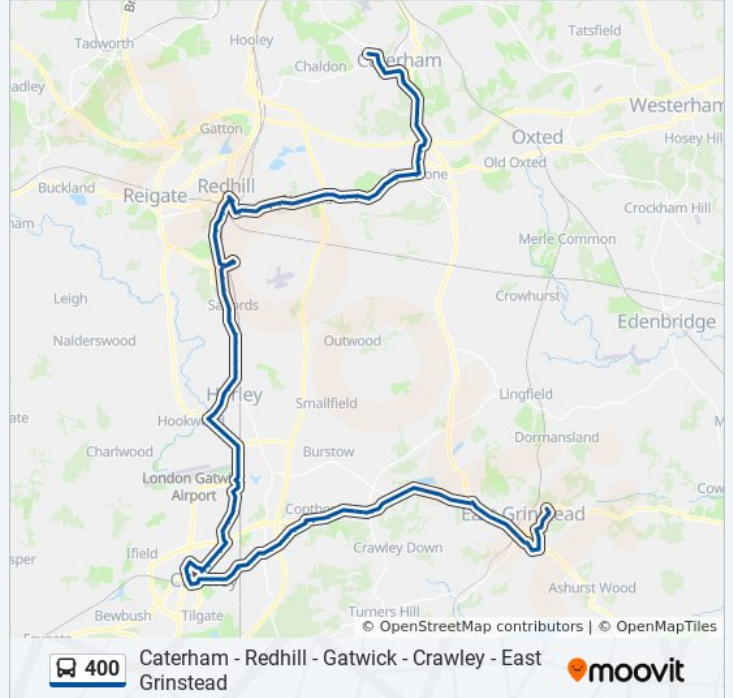

### 400 bus Info

**Direction:** East Grinstead

**Stops:** 92

**Trip Duration:** 108 min

**Line Summary:**

Botery's Cross, Bletchingley  
Halfway House, Bletchingley  
Coopers Hill Road, Nutfield  
Memorial Hall, Nutfield  
Cemetery, Nutfield  
Cormongers Lane, Redhill  
Fullers Earth, Redhill  
Oakwood Close, Redhill  
Redhill Railway Station, Redhill  
Redhill Bus Station, Redhill  
Brook Road, Redhill  
Wilton Road, Redhill  
The Cutting, Redhill  
Church Road, Redhill  
Three Arch Road, Earlswood  
East Surrey Hospital, Earlswood  
Three Arch Road, Earlswood  
Tollgate Avenue, Petridgewood Common  
West Avenue, Petridgewood Common  
Copsleigh Avenue, Salfords  
Church, Salfords  
Salbrook Road, Salfords  
Wood Close, Salfords  
Pear Tree Hill, Salfords  
Cross Oak Lane, Salfords  
Skylane Hotel, Horley  
Chestnut Road, Horley  
Chequers Roundabout, Horley  
Lumley Road, Horley  
Park View, Horley  
St Bartholomews Church, Horley  
Gatwick Airport (South Terminal)  
City Place, Manor Royal

Gatwick Road North, Manor Royal

Gatwick Road Central, Manor Royal

Gatwick Road South, Manor Royal

Northgate Avenue North, Crawley

Northgate Avenue Central, Crawley

Northgate Avenue South, Crawley

Broadway, Crawley