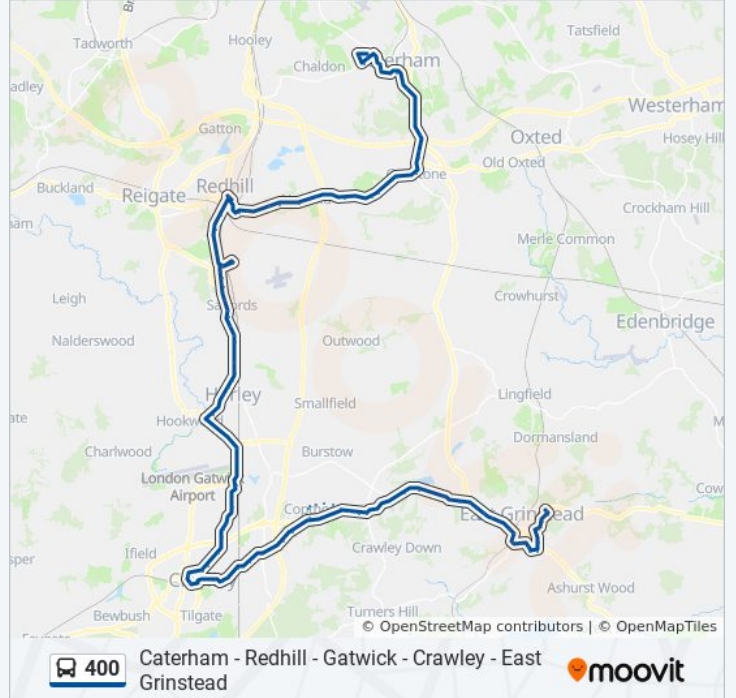

Use the Moovit App to find the closest 400 bus station near you and find out when is the next 400 bus arriving.

**Direction: Caterham**

99 stops

[VIEW LINE SCHEDULE](#)

- Stone Quarry Estate, East Grinstead
- Turner Court, East Grinstead
- Queen Victoria Hospital, East Grinstead
- East Court, East Grinstead
- Sandy Lane, East Grinstead
- Sackville College, East Grinstead
- War Memorial, East Grinstead
- Whitehall, East Grinstead
- Railway Approach, East Grinstead
- East Grinstead Station, East Grinstead
- Garland Road, East Grinstead
- Lingfield Road, East Grinstead
- Gwynne Gardens, East Grinstead
- Halsford Green, East Grinstead
- Yew Lane, East Grinstead
- Imberhome Upper Grounds, East Grinstead
- Felbridge Hotel, East Grinstead
- The Star Inn, Felbridge
- Green, Felbridge
- Mill Lane, Felbridge
- Copthorne Road, Domewood

**400 bus Info**

**Direction:** Caterham

**Stops:** 99

**Trip Duration:** 115 min

**Line Summary:**

Herons Lea, Domewood  
The Duke's Head, Copthorne  
Cottage Place, Copthorne  
Abergavenny Gardens, Copthorne  
Lashmere, Copthorne  
Borers Close, Copthorne  
Church, Copthorne  
Village Hall, Copthorne  
The Prince Albert, Copthorne  
Brookview, Copthorne  
Church Lane, Copthorne  
Petrol Station, Wakehams Green  
Garden Centre, Wakehams Green  
Ridley's Corner, Pound Hill  
Worth Park Avenue, Pound Hill  
Three Bridges Station, Three Bridges  
Squareabout, Three Bridges  
Haslett Avenue East, Crawley  
Bus Station, Crawley  
Broadway, Crawley  
Northgate Avenue South, Crawley  
Northgate Avenue Central, Crawley  
Northgate Avenue North, Crawley  
Napier Way, Manor Royal  
Gatwick Road South, Manor Royal  
Gatwick Road Central, Manor Royal  
Gatwick Road North, Manor Royal  
City Place, Manor Royal  
South Terminal  
St Bartholomews Church, Horley  
Park View, Horley  
Lumley Road, Horley  
Chequers Roundabout, Horley