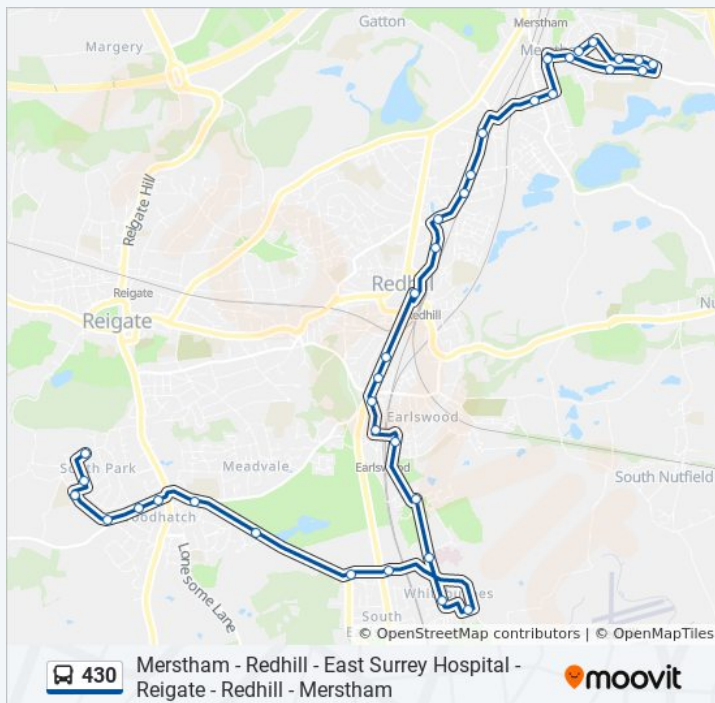

Merstham

Mill Lane, South Merstham

Deans Road, South Merstham

Nutfield Road, South Merstham

Manor Road, Merstham

Albury Road, Merstham

Portland Drive Flats, Merstham

**Direction: South Park**

Wiggie Lane, Redhill

Ladbroke Road, Redhill

Redhill Bus Station, Redhill

Brook Road, Redhill

Wilton Road, Redhill

Woodlands Road, Redhill

St John's Road, Redhill

Flying Scud, Earlswood

**430 bus Time Schedule**

South Park Route Timetable:

Sunday	21:57
Monday	22:57
Tuesday	22:57
Wednesday	22:57
Thursday	22:57
Friday	22:57
Saturday	22:57

**430 bus Info**

**Direction:** South Park

**Stops:** 36

**Trip Duration:** 36 min

**Line Summary:**

Merstham - Redhill - East Surrey Hospital - Reigate - Redhill - Merstham

Three Arch Road, Earlswood

East Surrey Hospital, Earlswood

Bushfield Drive, Whitebushes

Spencer Way, Whitebushes