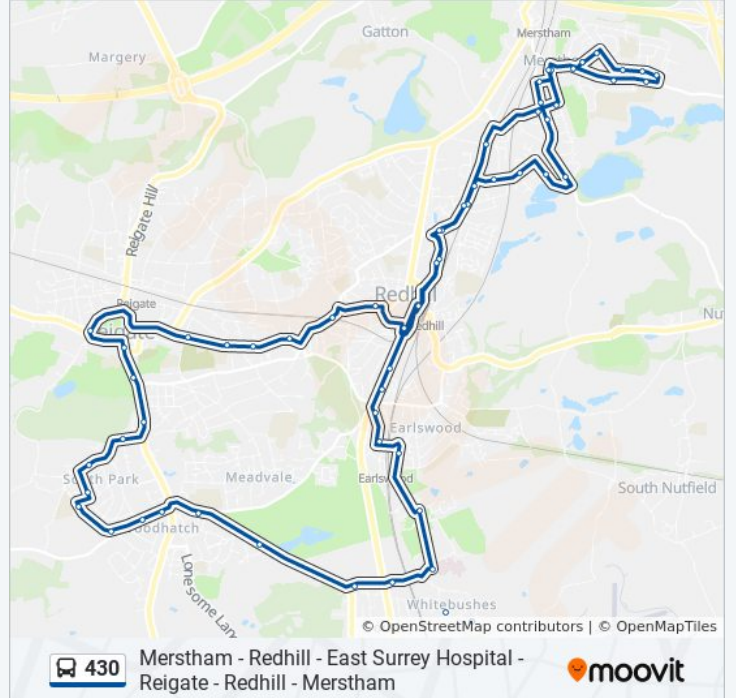

**430 bus Info**

**Direction:** Merstham

**Stops:** 61

**Trip Duration:** 77 min

**Line Summary:**

Three Arch Road, Earlswood  
East Surrey Hospital, Earlswood  
Bushfield Drive, Whitebushes  
Spencer Way, Whitebushes  
Three Arch Road, Earlswood  
Maple Road, Earlswood  
Earlswood Lakes, Earlswood  
Vevers Road, Woodhatch  
Meadow Way, Woodhatch  
Alexander Road, Woodhatch  
Slipshatch Road, South Park  
Sandcross Lane, South Park  
Eastnor Road, South Park  
Priory Road, South Park  
Priory Drive, South Park  
Sandhills Road, Reigate  
Lesbourne Road, Reigate  
Bell Street, Reigate  
Red Cross, Reigate  
Chart Lane, Reigate  
Reigate Grammar School, Reigate  
Police Station, Reigate  
Doran Drive, Reigate  
Donyngs Leisure Centre, Redhill  
Station Road, Redhill  
High Street, Redhill  
Redhill Bus Station, Redhill  
Ladbroke Road, Redhill  
Wiggie Lane, Redhill  
Gordon Road, Redhill  
Trowers Way, Merstham  
Watercolour Canalside, South Merstham  
Watercolour Holmesdale Avenue, South

Merstham

Mill Lane, South Merstham

Deans Road, South Merstham

Nutfield Road, South Merstham

Manor Road, Merstham

Albury Road, Merstham

Portland Drive Flats, Merstham

**Direction: South Park**

**Trip Duration:** 36 min

**Line Summary:**

Merstham - Redhill - East Surrey Hospital - Reigate - Redhill - Merstham

Three Arch Road, Earlswood

East Surrey Hospital, Earlswood

Bushfield Drive, Whitebushes

Spencer Way, Whitebushes

Three Arch Road, Earlswood

Maple Road, Earlswood

Earlswood Lakes, Earlswood

Vevers Road, Woodhatch

Meadow Way, Woodhatch

Alexander Road, Woodhatch

Slipshatch Road, South Park

Sandcross Lane, South Park