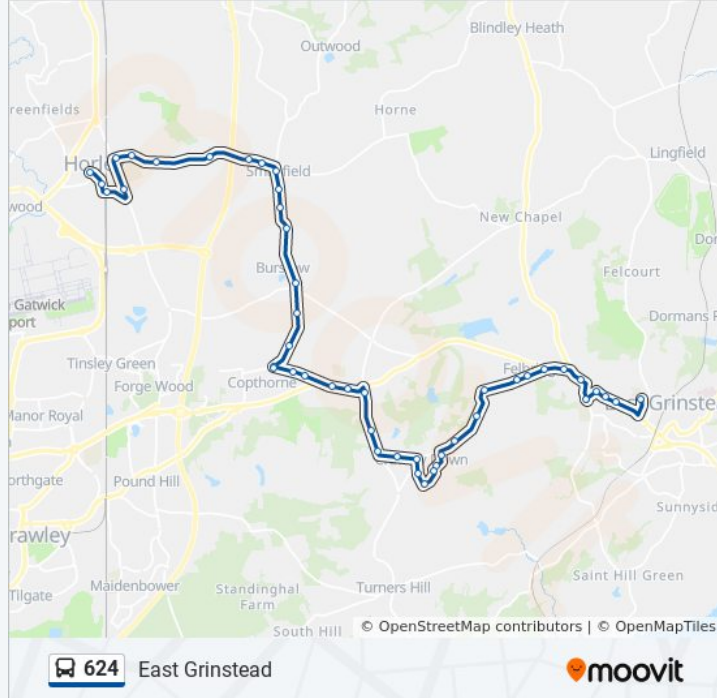

Burleigh Close, Crawley Down

Larches Way, Crawley Down

Tiltwood Drive, Crawley Down

Falcon Park, Crawley Down

Cuttinglye Road, Crawley Down

Felbridge Nurseries, Felbridge

Rowplatt Lane, Felbridge

Mciver Close, Felbridge

Felbridge School, Felbridge

The Star Inn, Felbridge

Felbridge Hotel, East Grinstead

Imberhorne Upper Grounds, East Grinstead

Yew Lane, East Grinstead

Halsford Green, East Grinstead

Buckhurst Way, East Grinstead

Imberhorne Lower School, East Grinstead

**Direction: Horley**

50 stops

[VIEW LINE SCHEDULE](#)

Imberhorne Lower School, East Grinstead

Dormans Park Road, East Grinstead

**624 bus Time Schedule**

Horley Route Timetable: