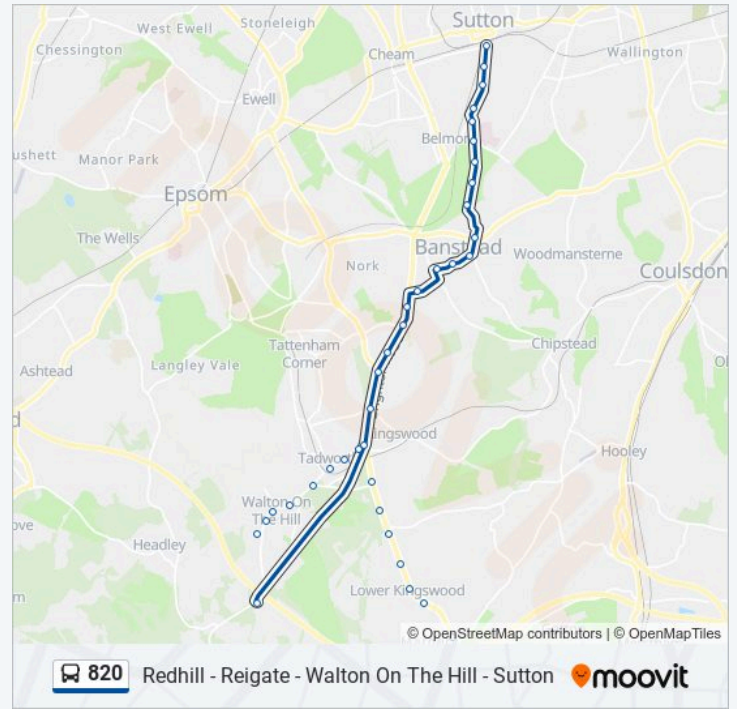

Line Summary:

The Woolpack

Croydon Lane

Grange Gardens

Banstead Downs

Highdown Road

Downs Road Belmont Station (E)

Sutton Hospital (G)

Gatton Close (A)

Devonshire Avenue (B)

Brighton Road Cavendish Road (C)

Sutton Station Sutton (P)

820 bus time schedules and route maps are available in an offline PDF at moovitapp.com. Use the Moovit App to see live bus times, train schedule or subway schedule, and step-by-step directions for all public transit in London.

© 2024 Moovit - All Rights Reserved