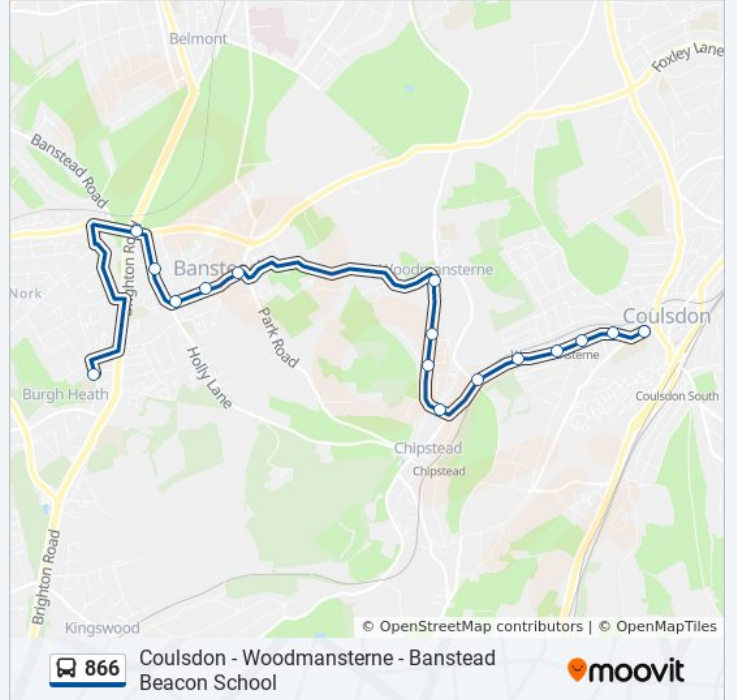

866 bus time schedules and route maps are available in an offline PDF at moovitapp.com. Use the [Moovit App](#) to see live bus times, train schedule or subway schedule, and step-by-step directions for all public transit in London.

[About Moovit](#) • [MaaS Solutions](#) • [Supported Countries](#) • [Mooviter Community](#)

© 2024 Moovit - All Rights Reserved

Check Live Arrival Times