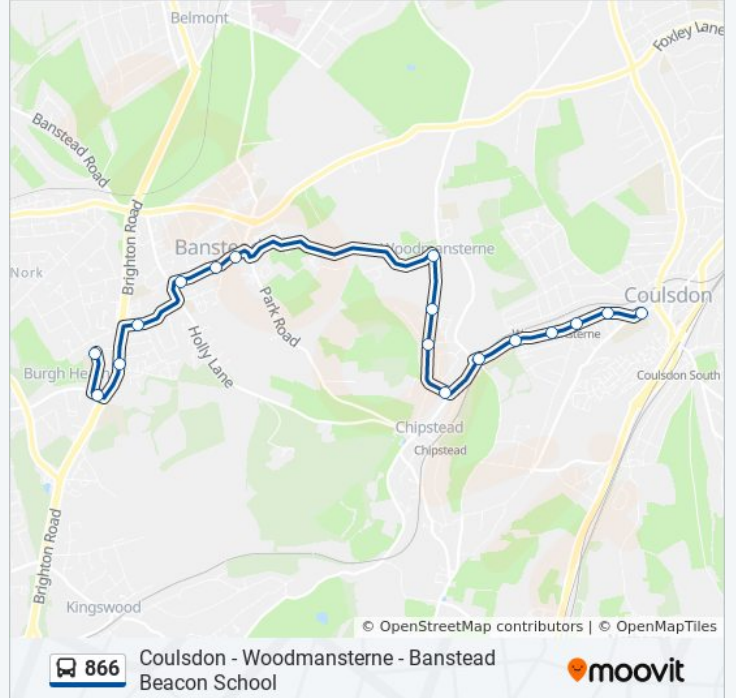

### Direction: Banstead

17 stops

[VIEW LINE SCHEDULE](#)

- Portnalls Road Coulsdon
- Coniston Road Coulsdon
- Rickman Hill Chipstead Valley Coulsdon
- Woodmansterne Station (B)
- Chipstead Valley School
- Rectory Lane
- Pine Walk Woodmansterne
- Manor Way
- The Readens
- Post Office Woodmansterne
- The Woolpack
- Glenfield Road
- Marks And Spencer
- Garratts Lane, Banstead
- Lyme Regis Road Banstead
- Tattenham Way, Banstead
- The Beacon School, Banstead

### 866 bus Time Schedule

Banstead Route Timetable:

Sunday	Not Operational
Monday	07:46
Tuesday	07:46
Wednesday	07:46
Thursday	07:46
Friday	07:46
Saturday	Not Operational

### 866 bus Info

**Direction:** Banstead

**Stops:** 17

**Trip Duration:** 29 min

**Line Summary:**

**Direction: Coulsdon**

16 stops

[VIEW LINE SCHEDULE](#)