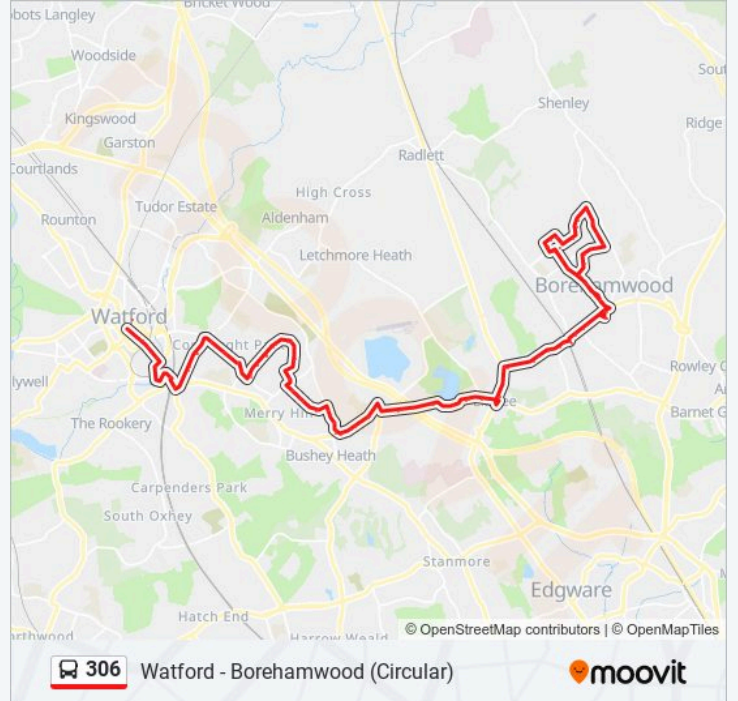

Sunday	08:00 - 15:50
Monday	05:52 - 20:15
Tuesday	05:52 - 20:15
Wednesday	05:52 - 20:15
Thursday	05:52 - 20:15
Friday	05:52 - 20:15
Saturday	07:10 - 20:15

306 bus Info

Direction: Watford

Stops: 107

Trip Duration: 100 min

Line Summary:

Mostyn Road, Bushey
Little Reddings School, Bushey
Chiltern Close, Bushey
Wendover Way, Bushey
Oundle Avenue, Bushey
The Four Tubs, Bushey
Harriet Way, Bushey Heath
Holly Grove, Bushey Heath
Titian Avenue, Bushey Heath
Caldecote Gardens, Bushey Heath
Rosary Priory, Bushey Heath
Motorway Bridge, Caldecote Hill
Lismirrane Business Park, Caldecote Hill
The Fishery Inn, Elstree
Aldenham Road, Elstree
The East Ph Elstree
Elstree Hill North Borehamwood
Knowl Way Borehamwood
Barham Avenue
Deacon's Hill Road
Elstree & Borehamwood Railway Station (A)
Glenhaven Avenue (D)
Furzehill Road (G)
Tesco (B)
Elstree Studios
St Teresa's School, Borehamwood
Aberford Road, Borehamwood
Brook Road, Borehamwood
Crown Road, Borehamwood
Digswell Close, Borehamwood
Reston Path, Borehamwood
Thirsk Road, Borehamwood