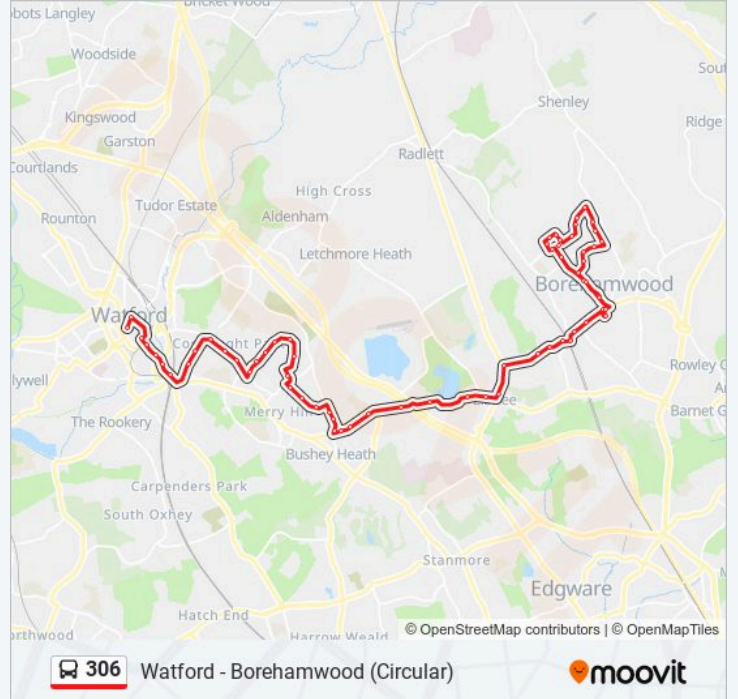

306 bus Info

Direction: Borehamwood

Stops: 65

Trip Duration: 51 min

Line Summary:

Oundle Avenue, Bushey

The Four Tubs, Bushey

Harriet Way, Bushey Heath

Reston Path, Borehamwood

Thirsk Road, Borehamwood

Thirsk Road Footpath, Borehamwood

Redwood Rise, Borehamwood

Stanborough Avenue, Borehamwood

Ayot Path, Borehamwood

Stilton Path, Borehamwood

Greenside, Borehamwood

Elstree Studios (Nr)

Tesco (A)

Direction: Watford

107 stops

[VIEW LINE SCHEDULE](#)

High Street, Watford

Beechen Grove (N)

Water Lane (R)