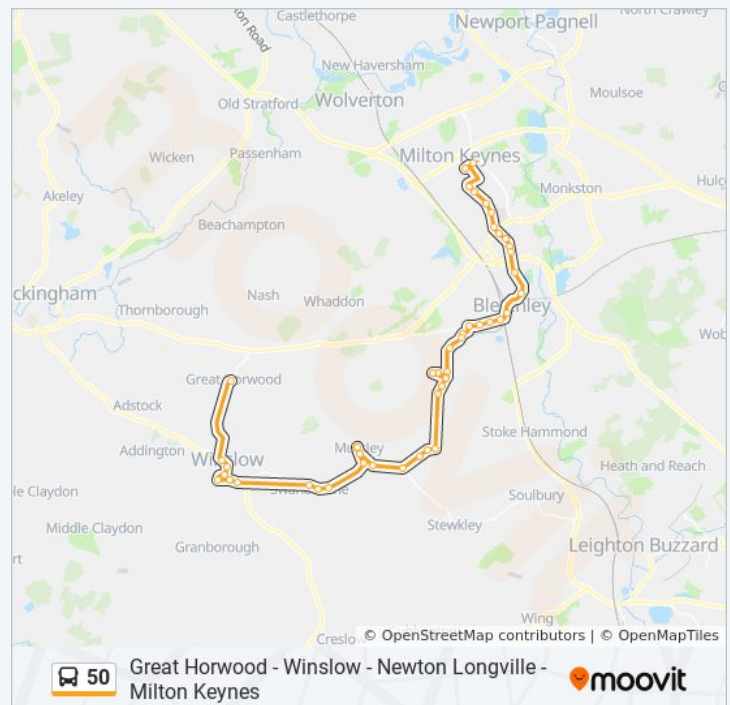

## 50 bus Time Schedule

Great Horwood Route Timetable:

Sunday	Not Operational
Monday	10:00 - 14:00
Tuesday	10:00 - 14:00
Wednesday	10:00 - 14:00
Thursday	10:00 - 14:00
Friday	10:00 - 14:00
Saturday	10:00 - 14:00

## 50 bus Info

**Direction:** Great Horwood

**Stops:** 47

**Trip Duration:** 53 min

**Line Summary:**

The Three Horseshoes Ph, Drayton Parslow

Merrymead, Drayton Parslow

Richmond Lodge, Mursley

Sheep Street, Winslow

The Bell Hotel, Winslow

Burleys Road, Winslow

Vicarage Road, Winslow

Avenue Road, Winslow

Station Road, Winslow

High Street, Great Horwood