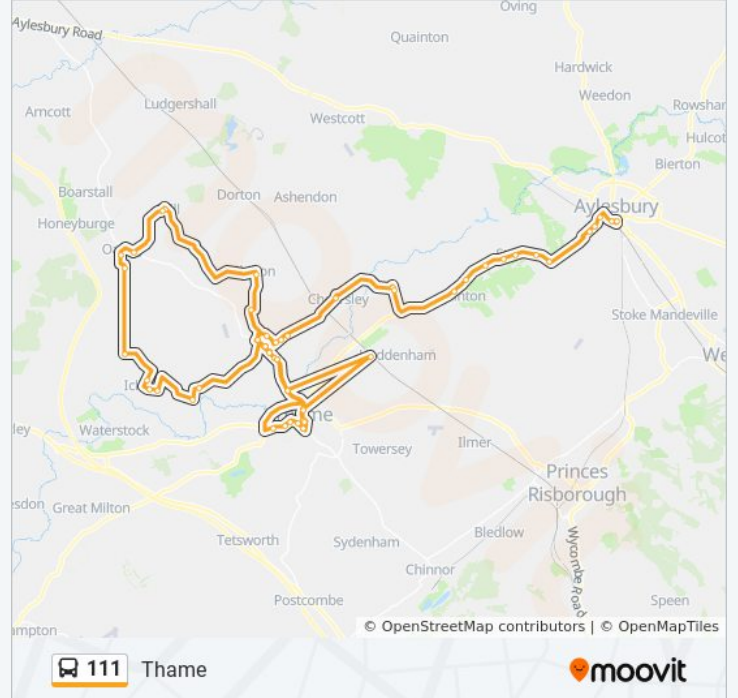

Queens Close, Thame

Railway Station, Haddenham

Southfield, Long Crendon

Thame Road, Long Crendon

The Square, Long Crendon

Bicester Road, Long Crendon

Carters Lane, Long Crendon

Mole & Chickens, Easington

Primary School, Ickford

Bulls Lane, Ickford

Ickford Road, Shabbington

Home Close, Shabbington

Bicester Road, Long Crendon

The Square, Long Crendon

Thame Road, Long Crendon

Southfield, Long Crendon