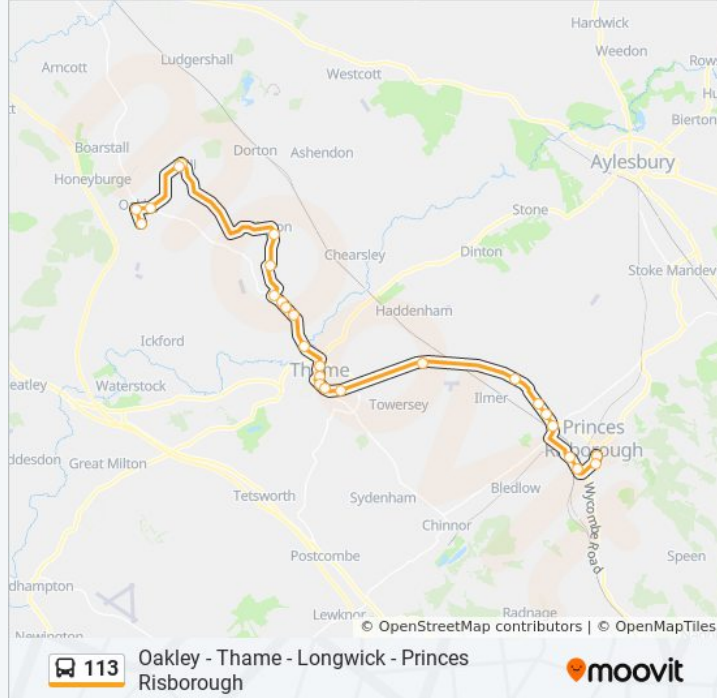

113 bus Info

Direction: Princes Risborough

Stops: 28

Trip Duration: 39 min

Line Summary:

Windmill Road, Towersey

St Nicholas's Church, Kingsey

Ilmer Turn, Ilmer

Walkers Road, Longwick

Village Hall, Longwick

Chestnut Way, Longwick

Park Mill, Princes Risborough

Summerleys Road, Princes Risborough

Bell Street, Princes Risborough

Market Square, Princes Risborough

Direction: Thame

12 stops

[VIEW LINE SCHEDULE](#)

College Crescent, Oakley

The Royal Oak Ph, Oakley

Brill Turn, Oakley

The Square, Brill

Church Street, Brill

Bicester Road, Long Crendon

Line Summary:

Direction: Towersey

9 stops

[VIEW LINE SCHEDULE](#)

Market Square, Princes Risborough

Bell Street, Princes Risborough

Summerleys Road, Princes Risborough

Park Mill, Princes Risborough