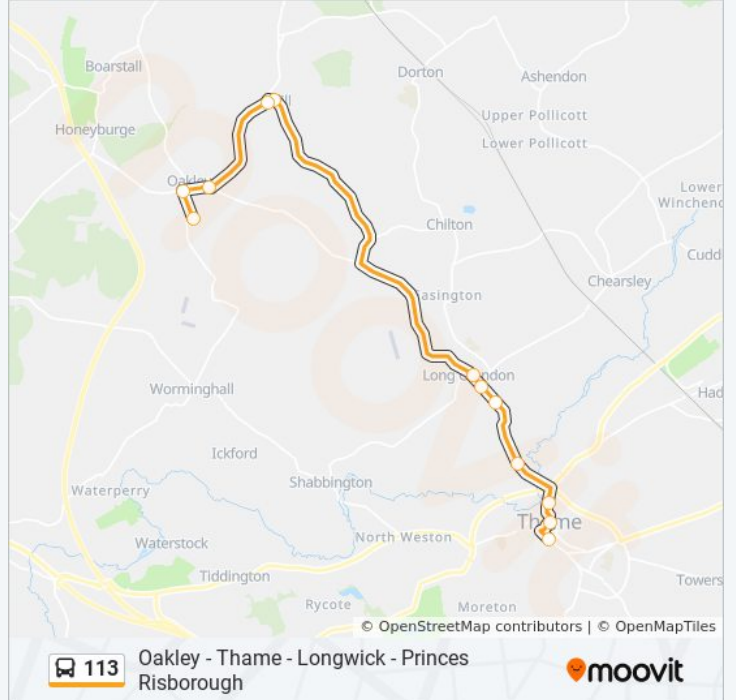

Direction: Princes Risborough

28 stops

[VIEW LINE SCHEDULE](#)

- College Crescent, Oakley
- The Royal Oak Ph, Oakley
- Brill Turn, Oakley
- The Square, Brill
- Church Street, Brill
- Thame Road, Chilton
- Mole & Chickens, Easington
- Carters Lane, Long Crendon
- Bicester Road, Long Crendon
- The Square, Long Crendon
- Thame Road, Long Crendon
- Southfield, Long Crendon
- Queens Close, Thame
- Cricket Ground, Thame
- Town Hall, Thame
- Upper High Street, Thame
- Health Centre, Thame
- Churchill Crescent, Thame

113 bus Info

Direction: Princes Risborough

Stops: 28

Trip Duration: 39 min

Line Summary:

Windmill Road, Towersey

St Nicholas's Church, Kingsey

Ilmer Turn, Ilmer

Sunday	Not Operational
Monday	Not Operational
Tuesday	11:24
Wednesday	Not Operational
Thursday	11:24
Friday	Not Operational
Saturday	Not Operational

113 bus Info

Direction: Thame

Stops: 12

Trip Duration: 24 min

Line Summary:

Direction: Towersey

9 stops

[VIEW LINE SCHEDULE](#)

Market Square, Princes Risborough

Bell Street, Princes Risborough

Summerleys Road, Princes Risborough

Park Mill, Princes Risborough