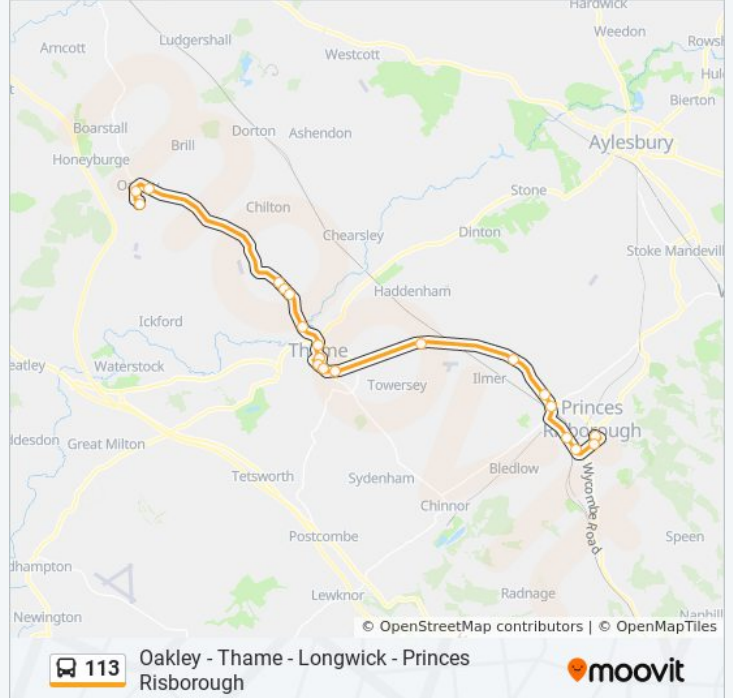

113

Oakley

Get The App

The 113 bus line (Oakley) has 4 routes. For regular weekdays, their operation hours are:
 (1) Oakley: 10:35 - 13:00(2) Princes Risborough: 09:20 - 13:28(3) Thame: 11:24(4) Towersey: 14:10
 Use the Moovit App to find the closest 113 bus station near you and find out when is the next 113 bus arriving.

113 bus Info
Direction: Oakley
Stops: 22
Trip Duration: 28 min
Line Summary:

- Market Square, Princes Risborough
- Bell Street, Princes Risborough
- Summerleys Road, Princes Risborough
- Park Mill, Princes Risborough
- Chestnut Way, Longwick
- Village Hall, Longwick
- Ilmer Turn, Ilmer
- St Nicholas's Church, Kingsey
- Windmill Road, Towersey
- Churchill Crescent, Thame
- Health Centre, Thame
- Upper High Street, Thame
- Town Hall, Thame
- Queens Close, Thame
- Southfield, Long Crendon
- Thame Road, Long Crendon
- The Square, Long Crendon
- Bicester Road, Long Crendon
- Leatherslade Farm, Brill
- Brill Turn, Oakley
- The Royal Oak Ph, Oakley
- College Crescent, Oakley

Direction: Princes Risborough

28 stops

[VIEW LINE SCHEDULE](#)

- College Crescent, Oakley
- The Royal Oak Ph, Oakley
- Brill Turn, Oakley
- The Square, Brill
- Church Street, Brill
- Thame Road, Chilton
- Mole & Chickens, Easington
- Carters Lane, Long Crendon
- Bicester Road, Long Crendon
- The Square, Long Crendon
- Thame Road, Long Crendon
- Southfield, Long Crendon
- Queens Close, Thame
- Cricket Ground, Thame
- Town Hall, Thame
- Upper High Street, Thame
- Health Centre, Thame
- Churchill Crescent, Thame

113 bus Info

Direction: Princes Risborough

Stops: 28

Trip Duration: 39 min

Line Summary:

Windmill Road, Towersey

St Nicholas's Church, Kingsey

Ilmer Turn, Ilmer