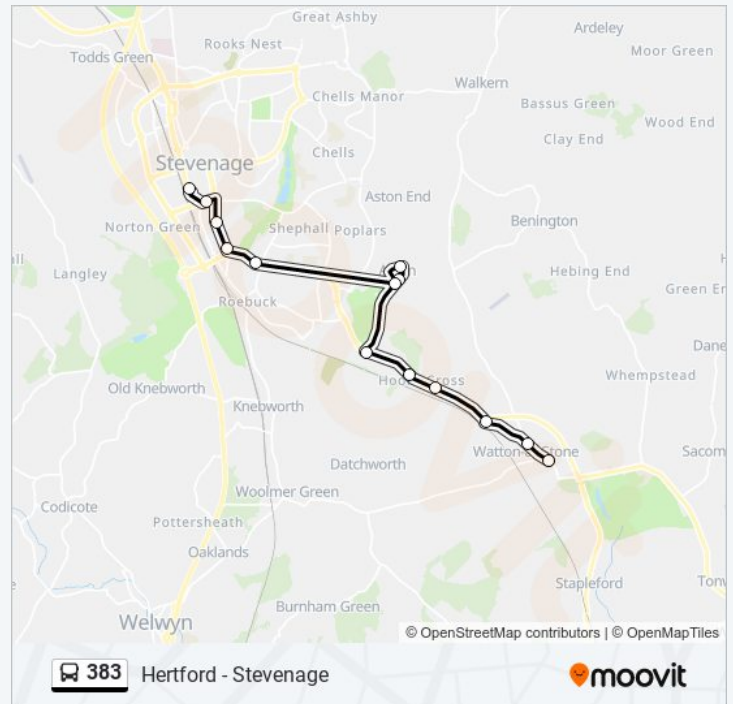

383 bus Info

Direction: Stevenage

Stops: 37

Trip Duration: 56 min

Line Summary:

Poles Lane, Ware

Demontfort Rise, Ware

Delfcroft, Ware

Elder Way, Stevenage

Asda, Stevenage

Stevenage Railway Station, Stevenage

Bus Station, Stevenage

Direction: Watton-At-Stone

14 stops

[VIEW LINE SCHEDULE](#)

Bus Station, Stevenage

The Bull Ph, Watton-At-Stone

383 bus Info

Direction: Watton-At-Stone

Stops: 14

Trip Duration: 24 min

Line Summary:

383 bus time schedules and route maps are available in an offline PDF at moovitapp.com. Use the Moovit App to see live bus times, train schedule or subway schedule, and step-by-step directions for all public transit in London.

© 2024 Moovit - All Rights Reserved