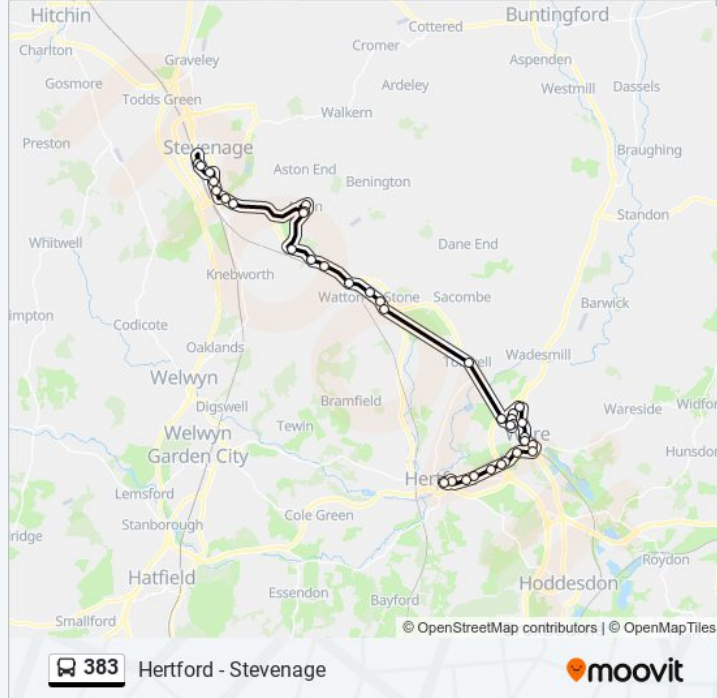

383 bus Info

Direction: Stevenage

Stops: 37

Trip Duration: 56 min

Line Summary:

Poles Lane, Ware

Demontfort Rise, Ware

Delfcroft, Ware

The Three Horseshoes Ph, Hooks Cross

The Chequers Ph, Bragbury End

Cricket Ground, Aston

Rose And Crown Ph, Aston

Cricket Ground, Aston

The Valley School, Broadwater

Stevenage Fc, Monks Wood

Roaring Meg Retail Park, Monks Wood

Elder Way, Stevenage

Asda, Stevenage

Stevenage Railway Station, Stevenage

Bus Station, Stevenage

Direction: Watton-At-Stone

14 stops

[VIEW LINE SCHEDULE](#)

Bus Station, Stevenage

The Bull Ph, Watton-At-Stone

383 bus Info

Direction: Watton-At-Stone

Stops: 14

Trip Duration: 24 min

Line Summary:

383 bus time schedules and route maps are available in an offline PDF at moovitapp.com. Use the Moovit App to see live bus times, train schedule or subway schedule, and step-by-step directions for all public transit in London.