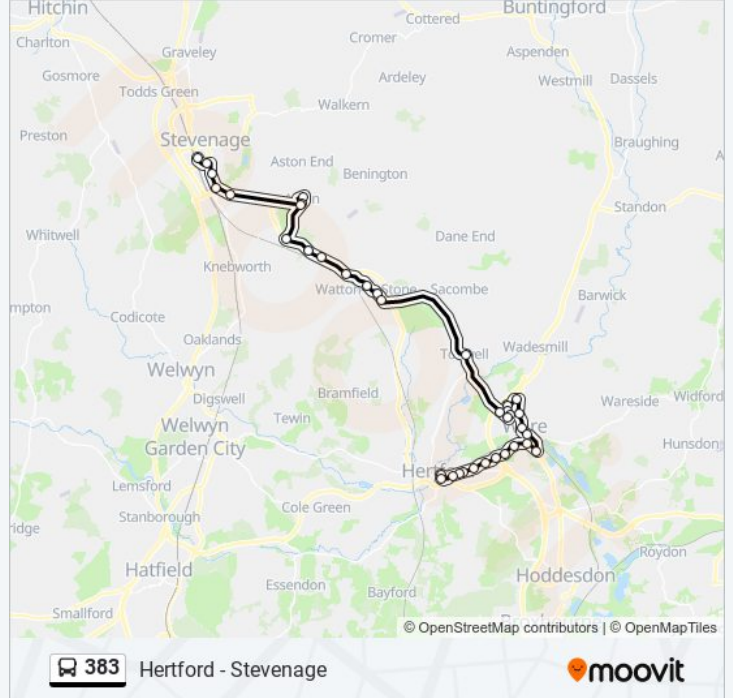

383 bus Info

Direction: Hertford

Stops: 37

Trip Duration: 60 min

Line Summary:

Kingsway, Ware

Watton Road, Ware

Old Town Hall, Ware

Gilpin Mews, Ware

Hertford Regional College, Ware

Pumping Station, Chadwell

Springs, Chadwell

Viaduct, Chadwell

Kings Road, Hertford

Fairfax Road, Hertford

Raynham Street, Hertford

Caxton Hill, Hertford

Tesco, Hertford

Market Street, Hertford

Bus Station, Hertford

Direction: Stevenage

37 stops

[VIEW LINE SCHEDULE](#)

Bus Station, Hertford

The Bull Ph, Watton-At-Stone

383 bus Info

Direction: Watton-At-Stone

Stops: 14

Trip Duration: 24 min

Line Summary:

383 bus time schedules and route maps are available in an offline PDF at moovitapp.com. Use the Moovit App to see live bus times, train schedule or subway schedule, and step-by-step directions for all public transit in London.