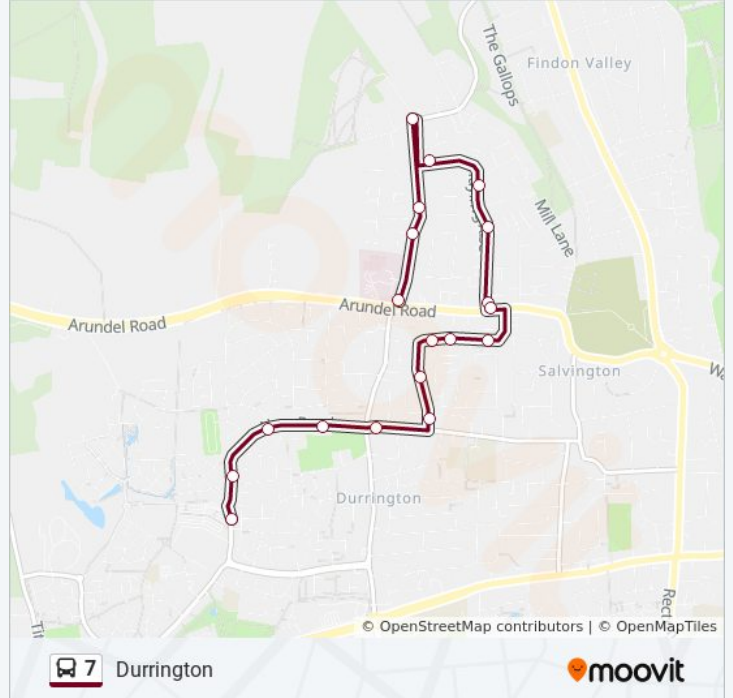

- Swandean Hospital, Salvington
- West Way, High Salvington
- Cherry Walk, High Salvington
- Furze Road, High Salvington
- Salvington Hill, High Salvington
- Hayling Gardens, High Salvington
- Woodland Avenue, High Salvington
- Arundel Road, Salvington
- Hayling Rise, Salvington
- Cotswold Road, Salvington
- Pentland Road, Salvington
- Cheviot Close, Salvington
- Exmoor Crescent, Salvington
- Mendip Road, Salvington
- The Lamb, Durrington
- Ivydore Avenue South, Durrington
- Arun Crescent, Durrington
- Torrige Close, Durrington
- Tesco, Durrington

**7 bus Info**  
**Direction:** Durrington  
**Stops:** 19  
**Trip Duration:** 14 min  
**Line Summary:**