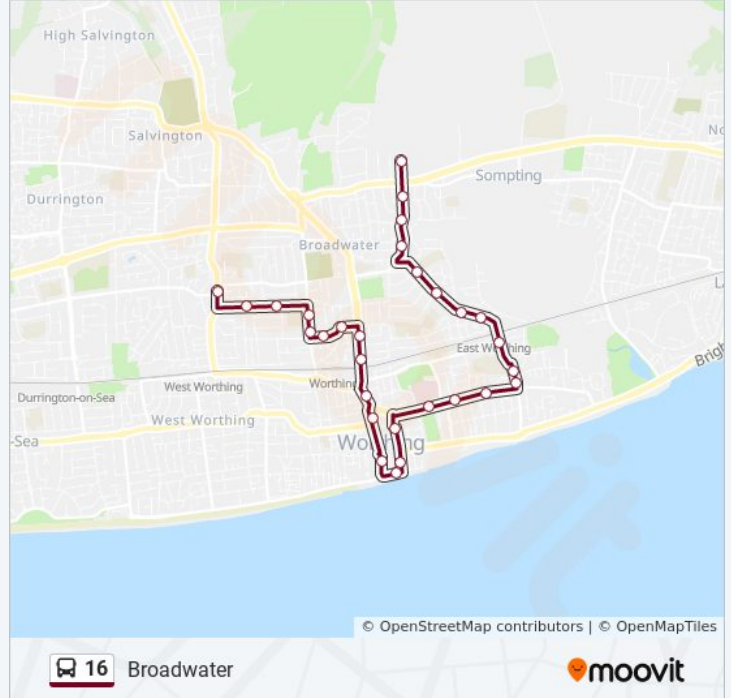

Direction: Broadwater

29 stops

[VIEW LINE SCHEDULE](#)

- Glebe Road, Tarring
- Orchard Avenue, Tarring
- Galsford Road, Tarring
- Worthing High School, Worthing
- Bulkington Avenue, Worthing
- Normandy Road, Broadwater
- The Southdown, Broadwater
- Cecilian Avenue, Worthing
- Broadwater Bridge, Worthing
- Lennox Road, Worthing
- Town Hall, Worthing
- South Street, Worthing
- Marine Parade, Worthing
- The Steyne, Worthing
- High Street, Worthing
- Hospital, Worthing
- Selden Road, Worthing
- Gannon Road, Worthing
- Chester Avenue, East Worthing
- Mansfield Road, East Worthing
- East Worthing Railway Station, East Worthing
- Thackeray Road, East Worthing

16 bus Info

Direction: Broadwater

Stops: 29

Trip Duration: 27 min

Line Summary:

Dolphin Tesco Express, East Worthing

Congreve Road, East Worthing

Whytemead School, Broadwater

Kingsland Road, Broadwater

Downlands Avenue, Broadwater

Leighton Avenue, Broadwater

Lyons Farm Sainsbury'S, Broadwater

Direction: South Lancing

57 stops

[VIEW LINE SCHEDULE](#)

Glebe Road, Tarring

Glebe Road, Tarring

16 bus time schedules and route maps are available in an offline PDF at moovitapp.com. Use the [Moovit App](#) to see live bus times, train schedule or subway schedule, and step-by-step directions for all public transit in London.