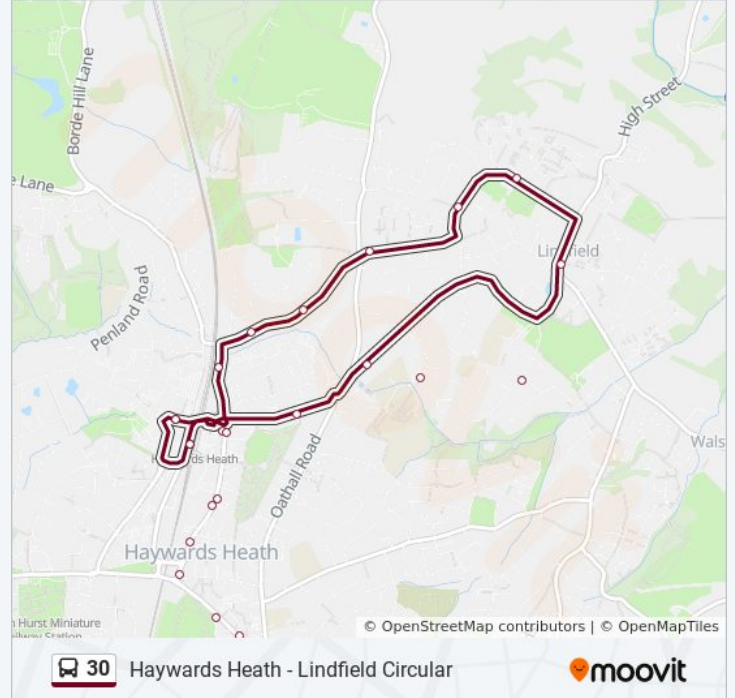

### 30 bus Info

**Direction:** Haywards Heath

**Stops:** 44

**Trip Duration:** 52 min

**Line Summary:**

Playing Field, Lindfield

High Street, Lindfield

Lindfield Common, Lindfield

Jireh Court, Haywards Heath

The Broadway, Haywards Heath

South Road, Haywards Heath

Shorts Close, Haywards Heath

Edward Road, Haywards Heath

Southdown Close, Haywards Heath

Vale Road, Haywards Heath

Burchetts Close, Haywards Heath

Rocky Lane, Haywards Heath

Colwell Gardens, Haywards Heath

Princess Royal Hospital, Haywards Heath

Ridgeway, Haywards Heath

Haywards Heath - Lindfield Circular

**Direction: Lindfield**

24 stops

[VIEW LINE SCHEDULE](#)

Ridgeway, Haywards Heath

Ash Way, Haywards Heath

Princess Royal Hospital, Haywards Heath

Colwell Gardens, Haywards Heath

Rocky Lane, Haywards Heath

Burchetts Close, Haywards Heath

Pinewood Way, Haywards Heath