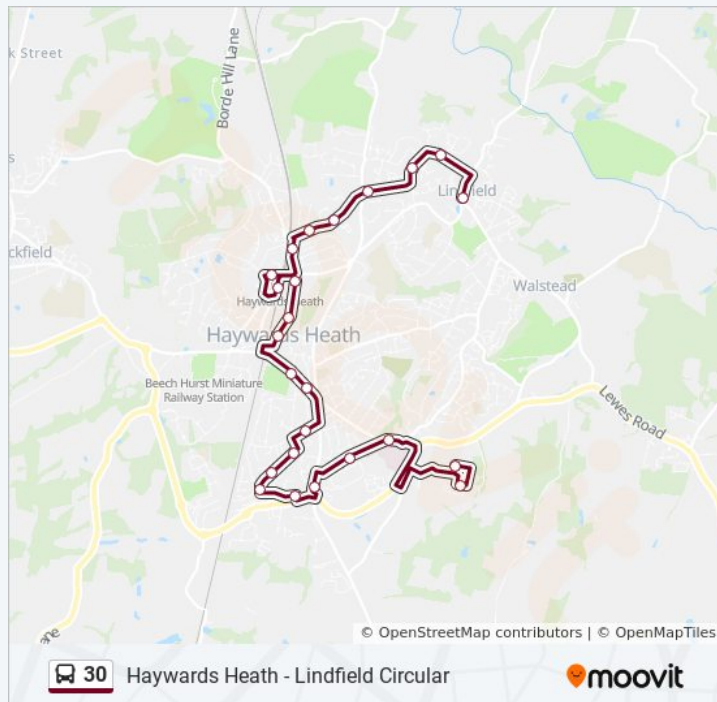

Edward Road, Haywards Heath

Shorts Close, Haywards Heath

South Road, Haywards Heath

Victoria Recreation Ground, Haywards Heath

The Broadway, Haywards Heath

Jireh Court, Haywards Heath

Perrymount Road, Haywards Heath

Market Square, Haywards Heath

Sainsbury'S, Haywards Heath

Mill Green Road, Haywards Heath

College Road, Haywards Heath

Summerhill Close, Haywards Heath

Sunte Avenue, Haywards Heath

Pickers Green, Lindfield

Playing Field, Lindfield

High Street, Lindfield

### 30 bus Info

**Direction:** Lindfield

**Stops:** 24

**Trip Duration:** 27 min

**Line Summary:**

30 bus time schedules and route maps are available in an offline PDF at [moovitapp.com](https://moovitapp.com). Use the [Moovit App](#) to see live bus times, train schedule or subway schedule, and step-by-step directions for all public transit in London.