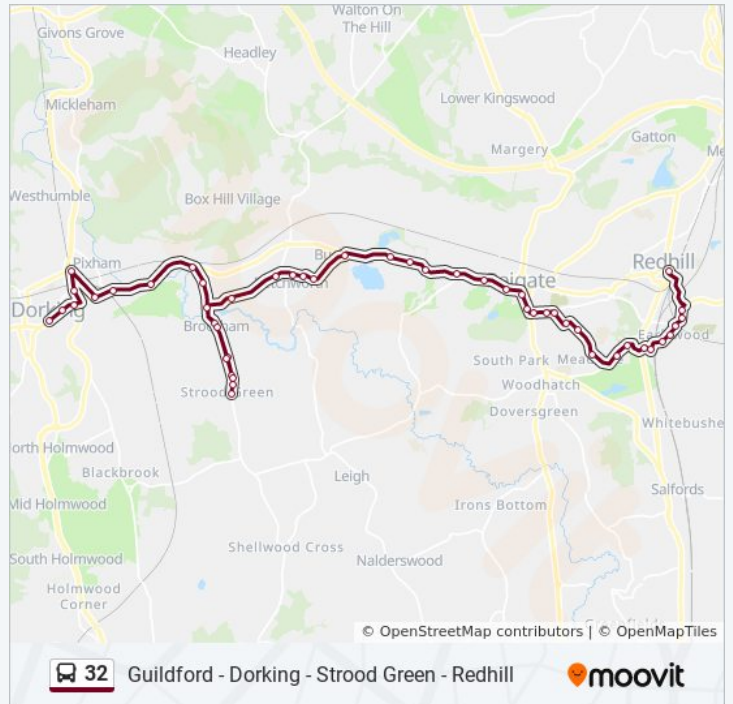

Thursday	Not Operational
Friday	Not Operational
Saturday	6:05 PM

32 bus Info

Direction: Dorking

Stops: 50

Trip Duration: 47 min

Line Summary:

32 Guildford - Dorking - Strood Green - Redhill

Glenfield Road, Strood Green

Dorking Railway Station, Dorking

Deepdene Avenue (E)

Council Offices (F)

Moores Road (H)

The White Horse Dorking (K)

Direction: Guildford

97 stops

[VIEW LINE SCHEDULE](#)