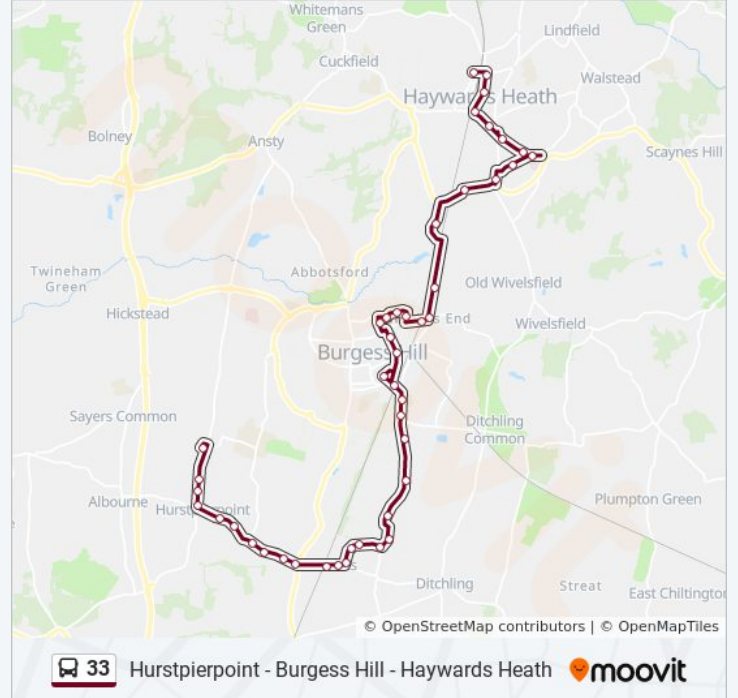

Direction: Haywards Heath

12 stops

[VIEW LINE SCHEDULE](#)

Warden Park School, Cuckfield
 The Wheatsheaf, Cuckfield
 Copyhold Lane, Cuckfield
 Isaac's Lane, Haywards Heath
 Nightingale Centre, Haywards Heath

Trip Duration: 15 min

Line Summary:

Direction: Hurstpierpoint

45 stops

[VIEW LINE SCHEDULE](#)

Sainsbury'S, Haywards Heath

Perrymount Road, Haywards Heath

Jireh Court, Haywards Heath

St Georges Lane, Hurstpierpoint

Players Theatre, Hurstpierpoint

Church, Hurstpierpoint

Marchants Road, Hurstpierpoint

Fairfield Crescent, Hurstpierpoint

Willow Way, Hurstpierpoint

Direction: Keymer

18 stops

[VIEW LINE SCHEDULE](#)

Willow Way, Hurstpierpoint
Blackthorns, Hurstpierpoint
Willow Close, Hurstpierpoint
Fairfield Crescent, Hurstpierpoint
Marchants Road, Hurstpierpoint
War Memorial, Hurstpierpoint
Players Theatre, Hurstpierpoint
St Georges Lane, Hurstpierpoint
College Lane, Hurstpierpoint
Belmont Lane, Hurstpierpoint
Hurst Road, Hassocks
Stonepound Crossroads, Hassocks
Railway Bridge, Hassocks
Post Office, Hassocks
Spitalford Bridge, Hassocks
The Close, Hassocks
Adastra Avenue, Hassocks
Thatched Inn, Keymer