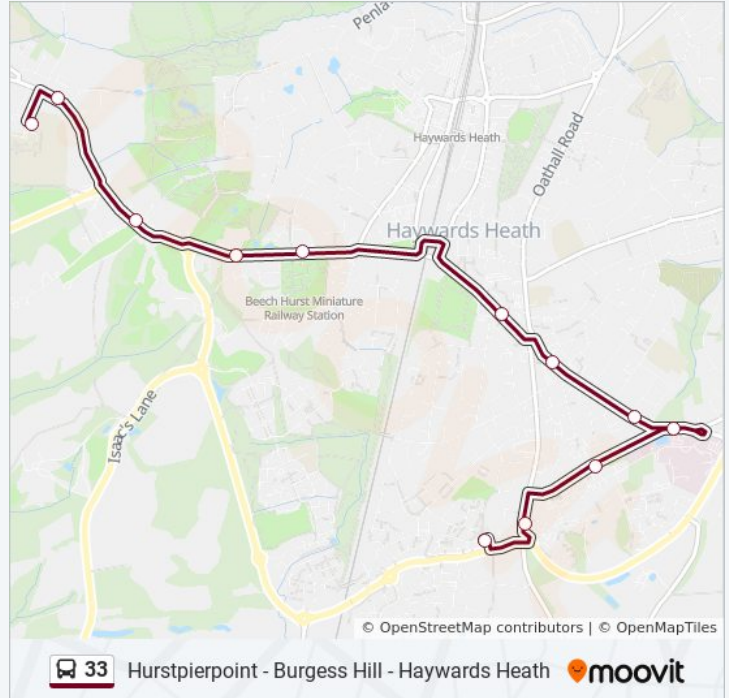

Direction: Haywards Heath

12 stops

[VIEW LINE SCHEDULE](#)

Warden Park School, Cuckfield
 The Wheatsheaf, Cuckfield
 Copyhold Lane, Cuckfield
 Isaac's Lane, Haywards Heath
 Nightingale Centre, Haywards Heath

Dellney Avenue, Haywards Heath

Princess Royal Hospital, Haywards Heath

Colwell Gardens, Haywards Heath

Rocky Lane, Haywards Heath

Burchetts Close, Haywards Heath

33 bus Info

Direction: Haywards Heath

Stops: 12

Trip Duration: 15 min

Line Summary:

Direction: Hurstpierpoint

45 stops

[VIEW LINE SCHEDULE](#)

Sainsbury'S, Haywards Heath

Perrymount Road, Haywards Heath

Jireh Court, Haywards Heath

33 bus Info

Direction: Hurstpierpoint

Stops: 45

Trip Duration: 52 min

Line Summary:

Valebridge Close, Burgess Hill

Worlds End, Burgess Hill

Wivelsfield Station, Burgess Hill