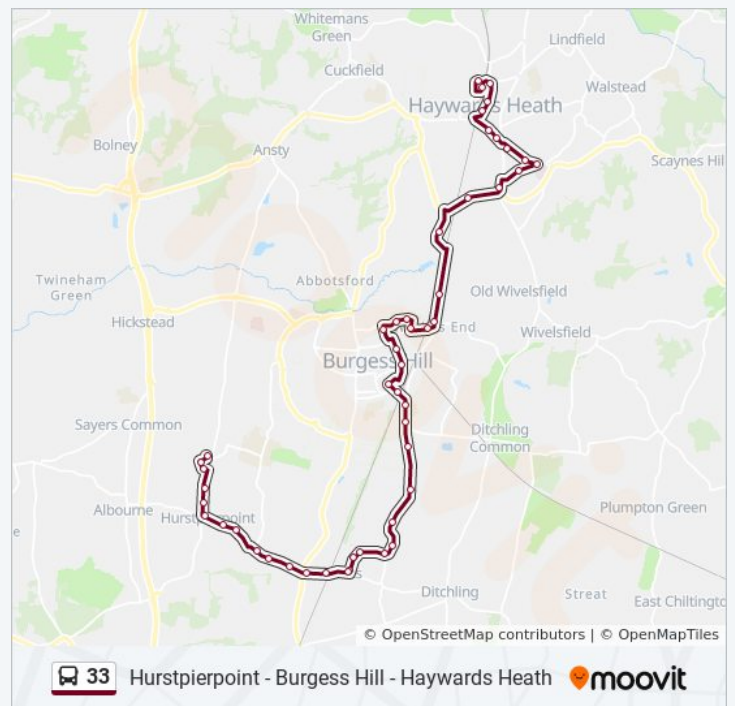

Direction: Haywards Heath

49 stops

[VIEW LINE SCHEDULE](#)

Willow Way, Hurstpierpoint
Blackthorns, Hurstpierpoint
Willow Close, Hurstpierpoint
Fairfield Crescent, Hurstpierpoint
Marchants Road, Hurstpierpoint
War Memorial, Hurstpierpoint
Players Theatre, Hurstpierpoint
St Georges Lane, Hurstpierpoint
College Lane, Hurstpierpoint
Belmont Lane, Hurstpierpoint
Hurst Road, Hassocks
Stonepound Crossroads, Hassocks
Railway Bridge, Hassocks
Post Office, Hassocks
Spitalford Bridge, Hassocks
The Close, Hassocks
Adastra Avenue, Hassocks
Thatched Inn, Keymer
Ockley Lane, Keymer
Ockley Manor Farm, Keymer
Ockley Hill, Burgess Hill
Greenlands Drive, Burgess Hill
Ferndale Road, Burgess Hill
Burgess Hill School, Burgess Hill
Railway Station, Burgess Hill

33 bus Info

Direction: Haywards Heath

Stops: 49

Trip Duration: 53 min

Line Summary:

Church Road, Burgess Hill
 Midfields Drive, Burgess Hill
 St Wilfreds Road, Burgess Hill
 Bramber Way, Burgess Hill
 Dumbrills Close, Burgess Hill
 Leylands Wood, Burgess Hill
 Leylands Park, Burgess Hill
 Wivelsfield Station, Burgess Hill
 Worlds End, Burgess Hill
 Valebridge Close, Burgess Hill
 Folly Farm, Haywards Heath
 New House Farm, Haywards Heath
 Rocky Lane, Haywards Heath
 Colwell Gardens, Haywards Heath
 Princess Royal Hospital, Haywards Heath
 Dellney Avenue, Haywards Heath
 The Priory, Haywards Heath
 South Road, Haywards Heath
 Victoria Recreation Ground, Haywards Heath
 The Broadway, Haywards Heath
 Jireh Court, Haywards Heath
 Perrymount Road, Haywards Heath
 Market Square, Haywards Heath
 Sainsbury'S, Haywards Heath

Direction: Haywards Heath

12 stops

[VIEW LINE SCHEDULE](#)

Warden Park School, Cuckfield
 The Wheatsheaf, Cuckfield
 Copyhold Lane, Cuckfield
 Isaac's Lane, Haywards Heath
 Nightingale Centre, Haywards Heath

Trip Duration: 15 min

Line Summary:

Direction: Hurstpierpoint

45 stops

[VIEW LINE SCHEDULE](#)

Sainsbury'S, Haywards Heath

Perrymount Road, Haywards Heath

Jireh Court, Haywards Heath