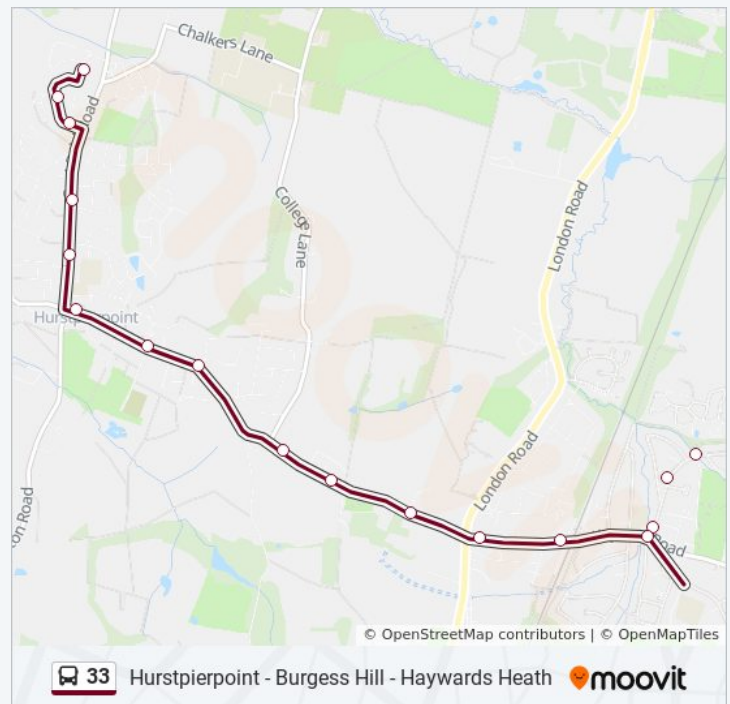

Direction: Keymer

18 stops

[VIEW LINE SCHEDULE](#)

Willow Way, Hurstpierpoint
Blackthorns, Hurstpierpoint
Willow Close, Hurstpierpoint
Fairfield Crescent, Hurstpierpoint
Marchants Road, Hurstpierpoint
War Memorial, Hurstpierpoint
Players Theatre, Hurstpierpoint
St Georges Lane, Hurstpierpoint
College Lane, Hurstpierpoint
Belmont Lane, Hurstpierpoint
Hurst Road, Hassocks
Stonepound Crossroads, Hassocks
Railway Bridge, Hassocks
Post Office, Hassocks
Spitalford Bridge, Hassocks
The Close, Hassocks
Adastra Avenue, Hassocks
Thatched Inn, Keymer

33 bus Time Schedule

Keymer Route Timetable:

Sunday	Not Operational
Monday	08:05 - 14:50
Tuesday	08:05 - 14:50
Wednesday	08:05 - 14:50
Thursday	08:05 - 14:50
Friday	08:05 - 14:50
Saturday	Not Operational

33 bus Info

Direction: Keymer

Stops: 18

Trip Duration: 14 min

Line Summary:

33 bus time schedules and route maps are available in an offline PDF at moovitapp.com. Use the [Moovit App](#) to see live bus times, train schedule or subway schedule, and step-by-step directions for all public transit in London.

[About Moovit](#) · [MaaS Solutions](#) · [Supported Countries](#) · [Mooviter Community](#)

© 2024 Moovit - All Rights Reserved

Check Live Arrival Times