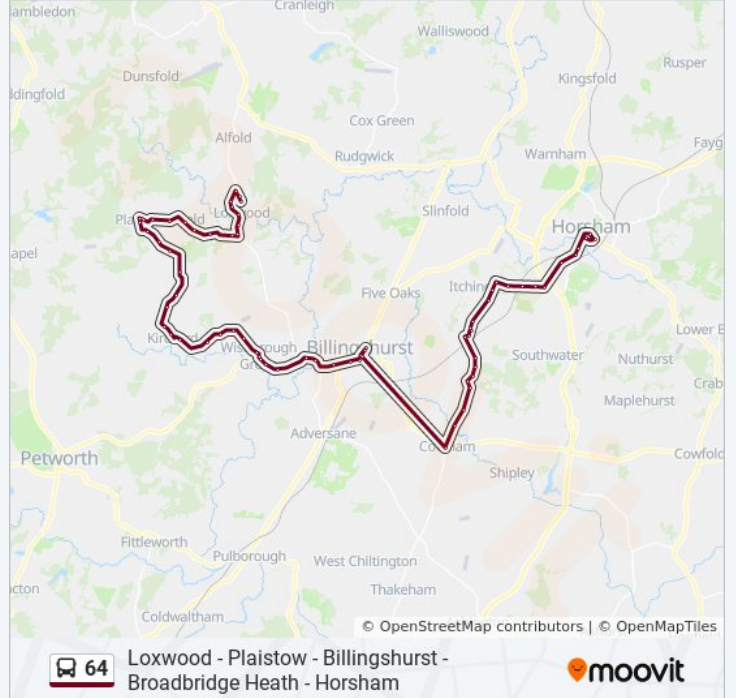

Direction: Loxwood

72 stops

[VIEW LINE SCHEDULE](#)

Bus Station, Horsham
Carfax, Horsham
Albion Way, Horsham
Cricketfield Road, Horsham
Larksfield, Horsham
Tower Close, Tower Hill
The Old Lodge, Christs Hospital
Infirmary Drive, Christs Hospital
King Edward Close, Christs Hospital
Christ's Hospital Road, Itchingfield
Weston's Farm, Itchingfield
Shelley's Wood, Itchingfield
Plumtree Cross, Barns Green

64 bus Time Schedule

Loxwood Route Timetable:

Sunday	Not Operational
Monday	1:25 PM
Tuesday	Not Operational
Wednesday	Not Operational
Thursday	1:25 PM
Friday	Not Operational
Saturday	Not Operational

64 bus Info

Direction: Loxwood

Stops: 72

Trip Duration: 56 min

Line Summary:

Sandhills Road, Barns Green
Recreation Ground, Barns Green
Parkers Corner, Barns Green
The Hordens, Barns Green
Farm Close, Barns Green
Cross Lane, Brooks Green
Saxon Farm, Brooks Green
Caravan Park, Brooks Green
Emms Lane, Brooks Green
Coolham Road Junction, Brooks Green
Purveyor's Farm, Brooks Green
Slaughter Bridge Farm, Coolham
Crossroads, Coolham
Jengers Mead, Billingshurst
High Street North, Billingshurst
High Street North, Billingshurst
Village Hall, Billingshurst
Jengers Mead, Billingshurst
The Kings Arms, Billingshurst
Fire Station, Billingshurst
Bridgewaters Farm, Billingshurst
Hole Farm, Billingshurst
Wharf Farm, Billingshurst
Oakwood, Wisborough Green
Glebe Way, Wisborough Green
The Three Crowns, Wisborough Green
Recreation Ground, Wisborough Green
Wyatt Close, Wisborough Green
Montague Farm, Wisborough Green
Skiff Common, Wisborough Green
Boxal Bridge, Wisborough Green
Barkfold Manor, Kirdford
Normandie Stud, Kirdford