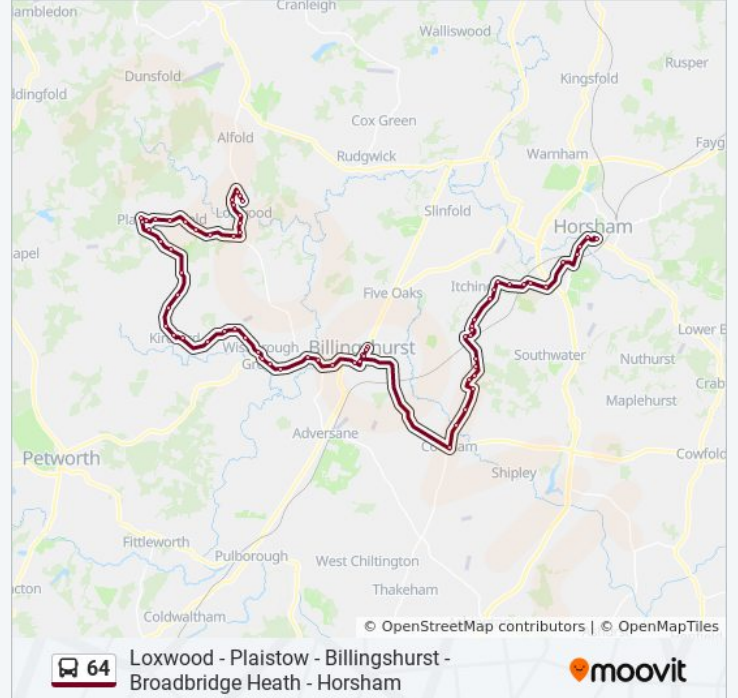

Coolham Road Junction, Brooks Green

Emms Lane, Brooks Green

Caravan Park, Brooks Green

Saxon Farm, Brooks Green

Cross Lane, Brooks Green

Farm Close, Barns Green

The Hordens, Barns Green
Parkers Corner, Barns Green
Recreation Ground, Barns Green
Sandhills Road, Barns Green
Plumtree Cross, Barns Green
Shelley's Wood, Itchingfield
Weston's Farm, Itchingfield
Christ's Hospital Road, Itchingfield
King Edward Close, Christs Hospital
Bluecoat Pond, Christs Hospital
The Old Lodge, Christs Hospital
Tower Close, Tower Hill
Larksfield, Horsham
Cricketfield Road, Horsham
Bus Station, Horsham
Carfax, Horsham

Direction: Loxwood

72 stops

[VIEW LINE SCHEDULE](#)

Bus Station, Horsham
Carfax, Horsham
Albion Way, Horsham
Cricketfield Road, Horsham
Larksfield, Horsham
Tower Close, Tower Hill
The Old Lodge, Christs Hospital
Infirmary Drive, Christs Hospital
King Edward Close, Christs Hospital
Christ's Hospital Road, Itchingfield
Weston's Farm, Itchingfield
Shelley's Wood, Itchingfield
Plumtree Cross, Barns Green