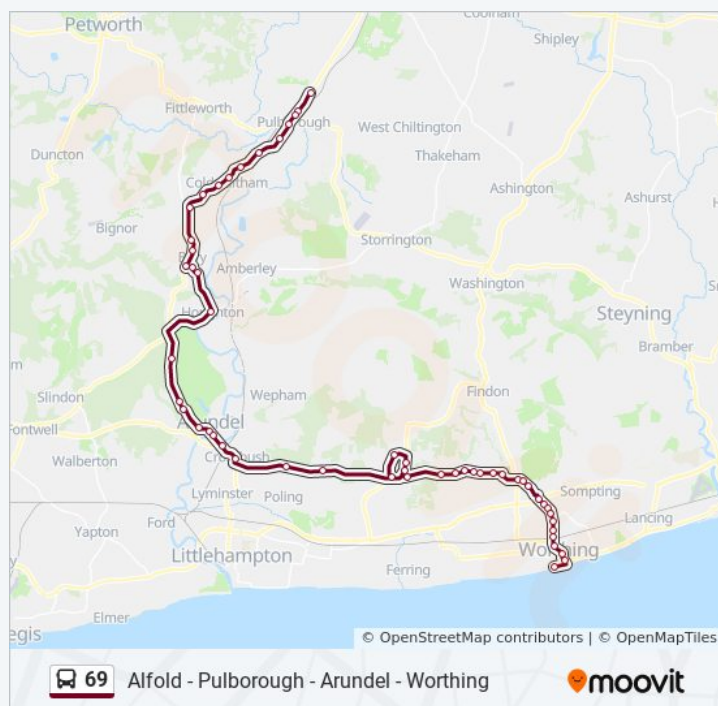

Offington Corner, Offington

Offington Drive, Offington

Direction: Worthing

Stops: 53

Trip Duration: 60 min

Line Summary:

Hillside Avenue, Offington

Grove Lodge Roundabout, Broadwater