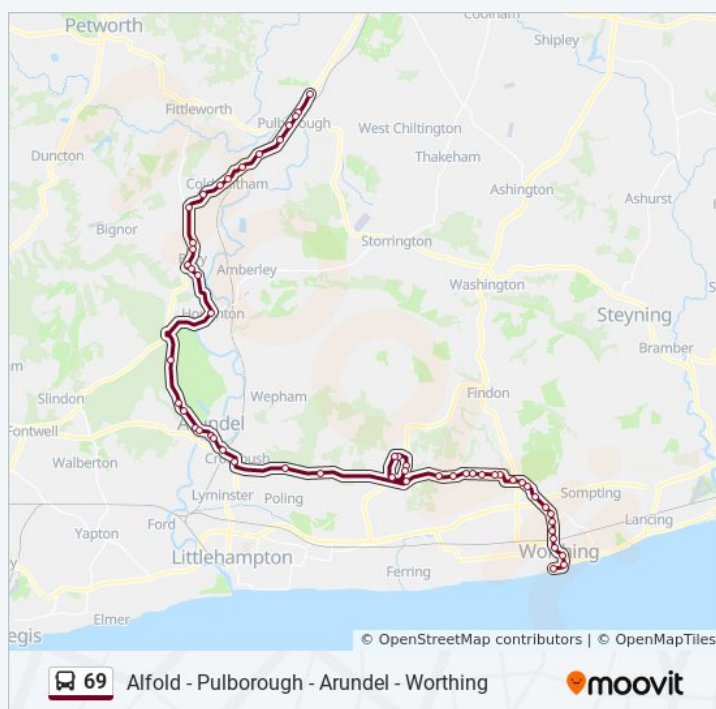

Direction: Pulborough

54 stops

[VIEW LINE SCHEDULE](#)

- The Lido, Worthing
- The Steyne, Worthing
- High Street, Worthing
- Lennox Road, Worthing
- Broadwater Bridge, Worthing
- Cecilian Avenue, Worthing
- Manor Sports Ground, Broadwater
- Church, Broadwater
- Broadwater Green, Broadwater
- Grove Lodge Roundabout, Broadwater
- Hillside Avenue, Offington
- Offington Drive, Offington
- Offington Corner, Offington
- Mill Lane, Salvington
- Hayling Rise, Salvington
- Swandean Hospital, Salvington
- Ivydore Avenue North, Durrington
- Cote Street, Durrington
- The Coach And Horses, Clapham
- Castle Goring Mews, Clapham
- Titnore Lane, Clapham
- Clapham Common, Clapham
- Village Hall, Clapham
- Coldharbour Lane, Patching
- Coldharbour Lane, Patching
- The World's End, Patching
- Dover Lane, Littlehampton
- Poling Corner, Poling

69 bus Time Schedule

Pulborough Route Timetable:

Sunday	Not Operational
Monday	Not Operational
Tuesday	13:20
Wednesday	Not Operational
Thursday	Not Operational
Friday	13:20
Saturday	Not Operational

69 bus Info

Direction: Pulborough

Stops: 54

Trip Duration: 53 min

Line Summary: