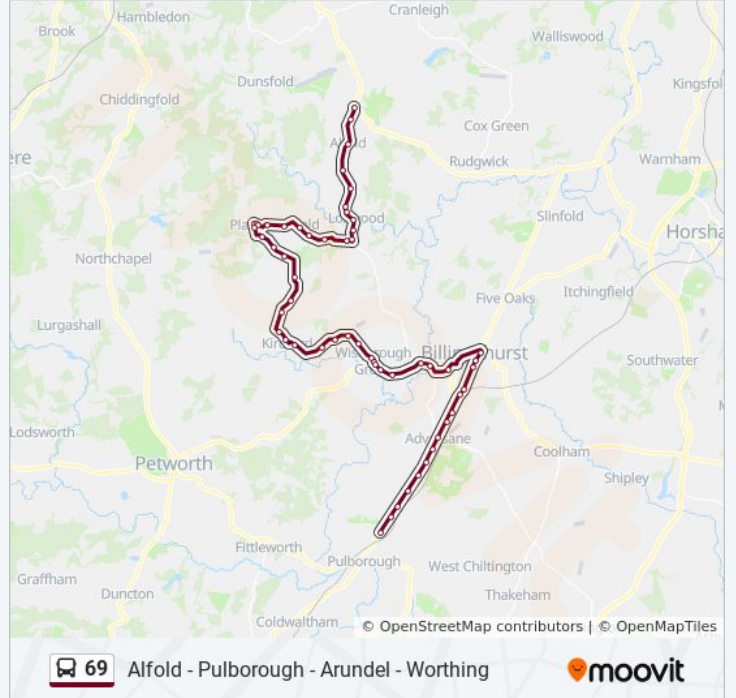

69 bus Info

Direction: Alfold Crossways

Stops: 56

Trip Duration: 42 min

Line Summary:

Wyatt Close, Wisborough Green
Montague Farm, Wisborough Green
Skiff Common, Wisborough Green
Boxal Bridge, Wisborough Green
Barkfold Manor, Kirdford
Normandie Stud, Kirdford
Memorial, Kirdford
Pound Corner, Kirdford
Apple Tree Cottage, Kirdford
Mackerel's Common, Kirdford
Spitwick Barn, Kirdford
Crouchlands Farm, Plaistow
Flitchings Farm, Plaistow
Bushfield, Plaistow
The Street, Plaistow
Church, Plaistow
Primary School, Plaistow
Plaistow Stores, Plaistow
Quennells, Plaistow
Pittsgate, Ifold
Chalk Road, Ifold
Plaistow Road, Ifold
Oak Tree Stores, Ifold
Sports Centre, Loxwood
Plaistow Road, Loxwood
Brehurst Lane, Loxwood
Onslow Arms, Loxwood
Post Office, Loxwood
Linden House, Loxwood
Merry Hills Lane, Loxwood
Pigbush Lane, Alfold Bars
Rosemary Lane, Alfold
Chilton Close, Alfold

Direction: Pulborough

54 stops

[VIEW LINE SCHEDULE](#)

- The Lido, Worthing
- The Steyne, Worthing
- High Street, Worthing
- Lennox Road, Worthing
- Broadwater Bridge, Worthing
- Cecilian Avenue, Worthing
- Manor Sports Ground, Broadwater
- Church, Broadwater
- Broadwater Green, Broadwater
- Grove Lodge Roundabout, Broadwater
- Hillside Avenue, Offington
- Offington Drive, Offington
- Offington Corner, Offington
- Mill Lane, Salvington
- Hayling Rise, Salvington
- Swandean Hospital, Salvington
- Ivydore Avenue North, Durrington
- Cote Street, Durrington
- The Coach And Horses, Clapham
- Castle Goring Mews, Clapham
- Titnore Lane, Clapham
- Clapham Common, Clapham
- Village Hall, Clapham
- Coldharbour Lane, Patching
- Coldharbour Lane, Patching
- The World's End, Patching
- Dover Lane, Littlehampton
- Poling Corner, Poling