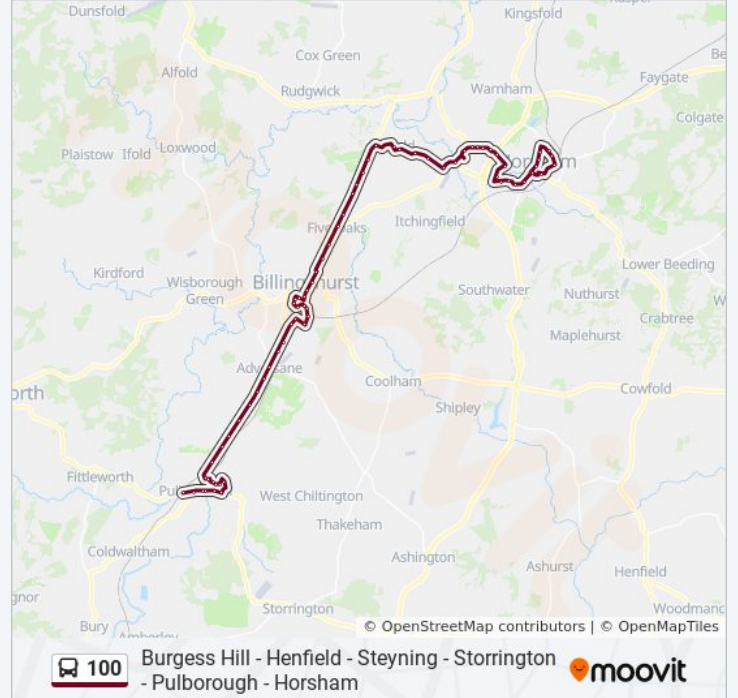

Blake Cottages, North Heath Nr Pulborough

Mulsey Farm, North Heath Nr Pulborough

Brinsbury College, Adversane

Stane Street, Adversane

Blacksmiths Arms, Adversane

Hadfold Farm, Adversane

St Andrews Farm, Billingshurst

Cranham Avenue, Parbrook

Natts Lane, Parbrook

Groomsland Drive, Billingshurst

Railway Station, Billingshurst

Silver Lane, Billingshurst

Junior School, Billingshurst

Belinus Drive, Billingshurst

Cedars Farm Close, Billingshurst

Anvil Close, Billingshurst

Fire Station, Billingshurst

The Kings Arms, Billingshurst

Jengers Mead, Billingshurst

High Street North, Billingshurst

New Road, Billingshurst

Sothebys, Billingshurst

Tisseran Farm, Five Oaks

Cherry Tree Cottage, Five Oaks

Haven Road, Five Oaks

Hayes Lane, Five Oaks

Upper Bottle House, Park Street

Bakers Hill Farm, Park Street

Mead Cottage, Slinfold

Stane Street, Slinfold

Post Office, Slinfold

Mitchell Gardens, Slinfold

Chestnut Tree Farm, Slinfold