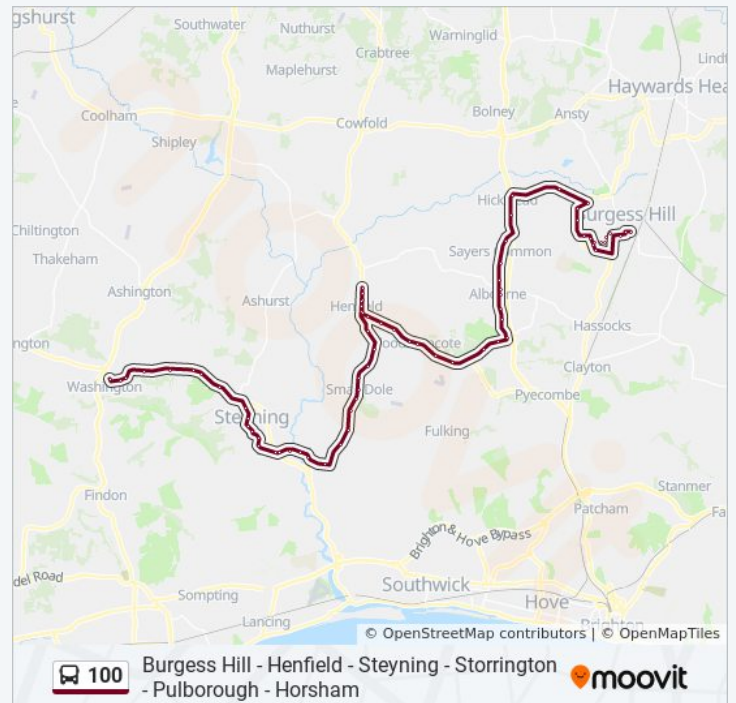

Dragons, Woodmancote

Blackstone Lane, Woodmancote

Terry's Cross, Woodmancote

Monday	18:06
Tuesday	18:06
Wednesday	18:06
Thursday	18:06
Friday	18:06
Saturday	18:06

### 100 bus Info

**Direction:** Washington

**Stops:** 74

**Trip Duration:** 58 min

**Line Summary:**

Lime Kiln Cottages, Woodmancote

East House, Henfield

Mill Drive, Henfield