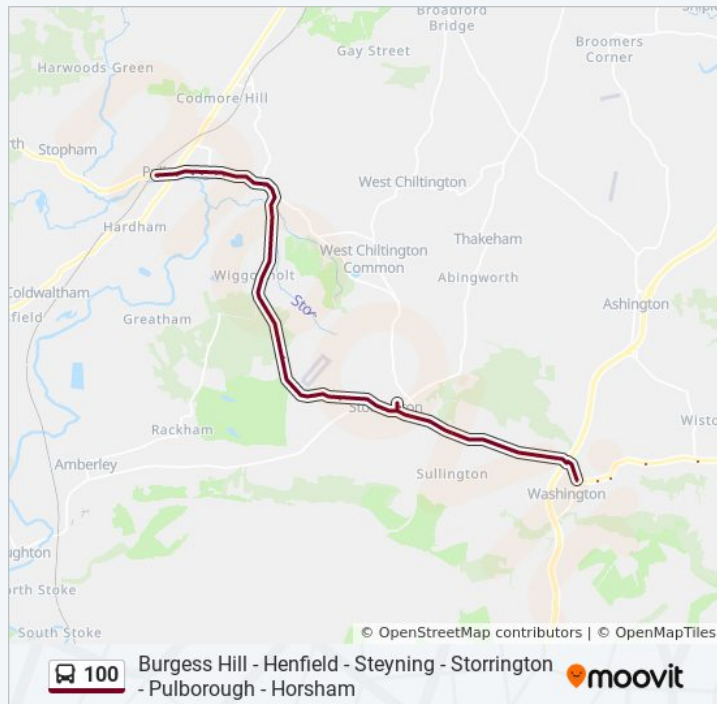

### 100 bus Info

**Direction:** Pulborough

**Stops:** 99

**Trip Duration:** 82 min

**Line Summary:**

Furners Lane, Henfield

Manor Way, Henfield

Wantley Hill Estate, Henfield