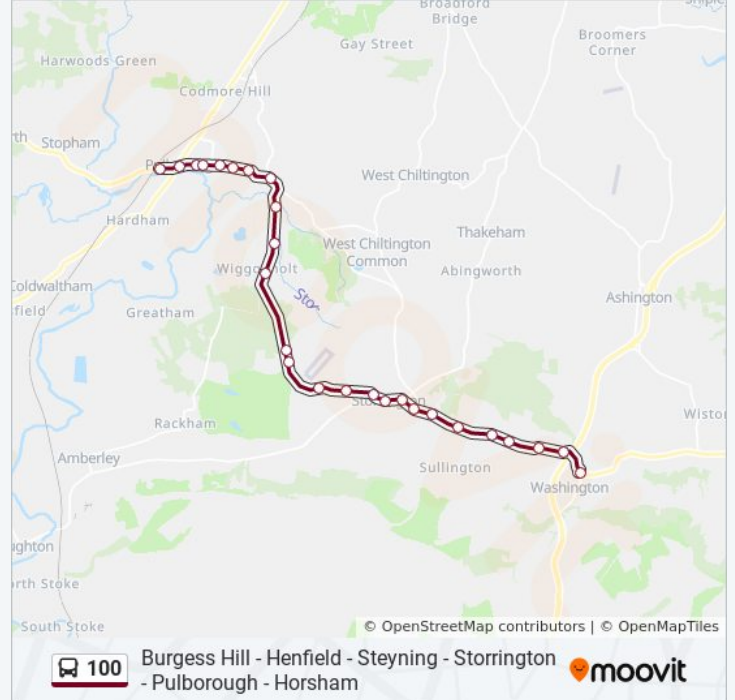

Barns Farm Lane, Sullington

Hampers Lane, Sullington

East Clayton Farm, Sullington

Washington Cottages, Sullington

Recreation Ground, Washington

100 bus time schedules and route maps are available in an offline PDF at moovitapp.com. Use the [Moovit App](#) to see live bus times, train schedule or subway schedule, and step-by-step directions for all public transit in London.

[About Moovit](#) · [MaaS Solutions](#) · [Supported Countries](#) · [Mooviter Community](#)

© 2024 Moovit - All Rights Reserved

Check Live Arrival Times