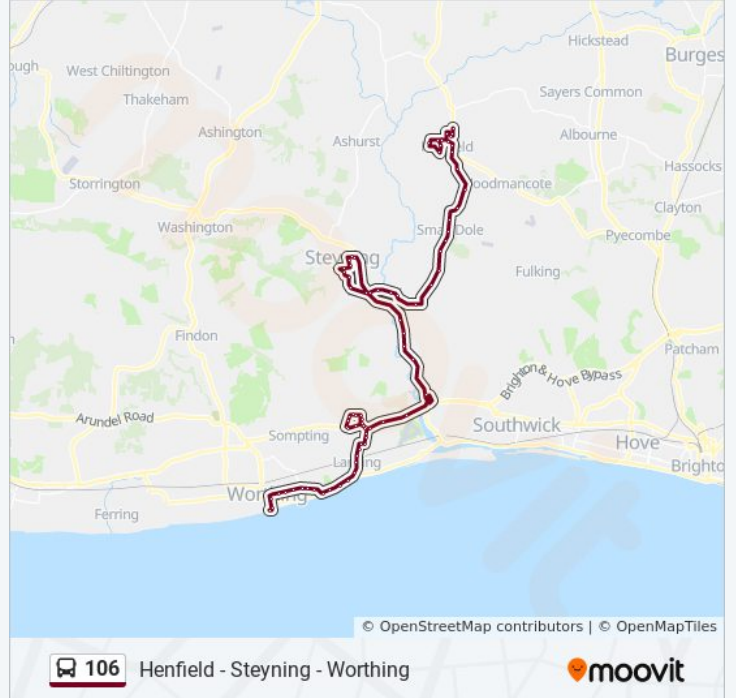

Direction: Henfield

Stops: 79

Trip Duration: 65 min

Line Summary:

Miller And Carter, North Lancing
Lancing Church, North Lancing
Shopping Parade, North Lancing
Manor Road, North Lancing
Fircroft Avenue, North Lancing
Derek Road, North Lancing
Firle Road, North Lancing
Fairview Road West, North Lancing
Fairview Road East, North Lancing
Norbury Drive, North Lancing
The Street, North Lancing
Miller And Carter, North Lancing
Sports Centre, North Lancing
Leisure Centre, North Lancing
Hoe Court, North Lancing
Coombes Road, North Lancing
Stocks Mead, Shoreham-By-Sea
Erringham Farm, Shoreham-By-Sea
Old Cement Works, Upper Beeding
Dacre Gardens, Upper Beeding
South Downs Way, Upper Beeding
South Ash, Steyning
St Cuthman's Road, Steyning
Middle Mead, Steyning
Thornscroft, Steyning
Health Centre, Steyning
Clock Tower, Steyning
Church Street, Steyning
Goring Road, Steyning
Clays Hill, Steyning
Castle, Bramber
St Mary's House, Bramber
The Kings Head, Upper Beeding

Direction: Worthing

82 stops

[VIEW LINE SCHEDULE](#)

High Street, Henfield
 Martyn Close, Henfield
 Broomfield Road, Henfield
 Broomfield Gardens, Henfield
 Chanctonbury View, Henfield

106 bus Time Schedule

Chantry Close, Henfield

London Road, Henfield

Manor Way, Henfield

Wantley Hill Estate, Henfield

Manor Way, Henfield

Furners Lane, Henfield

High Street, Henfield

Golden Square, Henfield