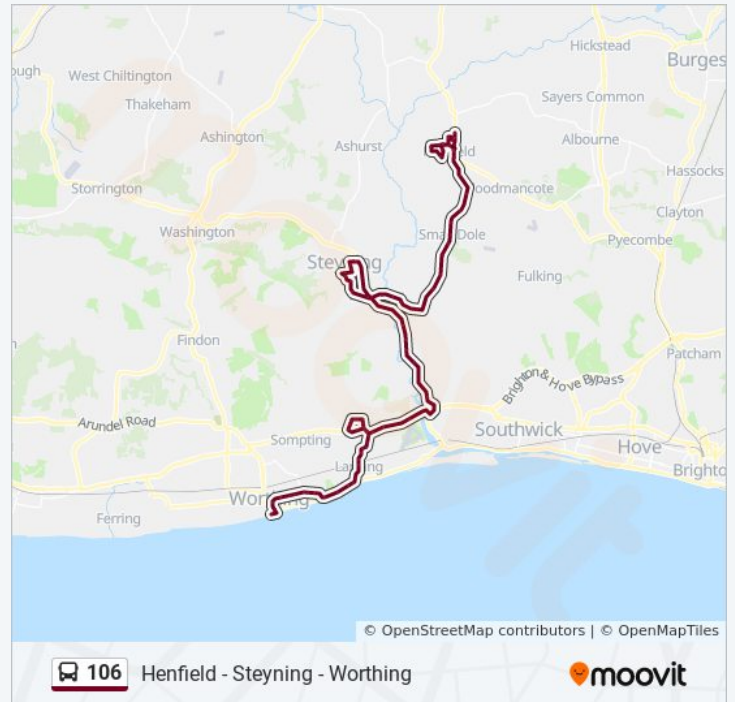

Direction: Worthing

82 stops

[VIEW LINE SCHEDULE](#)

High Street, Henfield
 Martyn Close, Henfield
 Broomfield Road, Henfield
 Broomfield Gardens, Henfield
 Chanctonbury View, Henfield

106 bus Time Schedule

Chantry Close, Henfield

London Road, Henfield

Manor Way, Henfield

Wantley Hill Estate, Henfield

Manor Way, Henfield

Furners Lane, Henfield

High Street, Henfield

Golden Square, Henfield

Middle Mead, Steyning

Thornscroft, Steyning

Health Centre, Steyning

Clock Tower, Steyning

Church Street, Steyning

Goring Road, Steyning

106 bus Info

Direction: Worthing

Stops: 82

Trip Duration: 72 min

Line Summary:

Clays Hill, Steyning

South Downs Way, Upper Beeding

Dacre Gardens, Upper Beeding

Old Cement Works, Upper Beeding

Erringham Farm, Shoreham-By-Sea